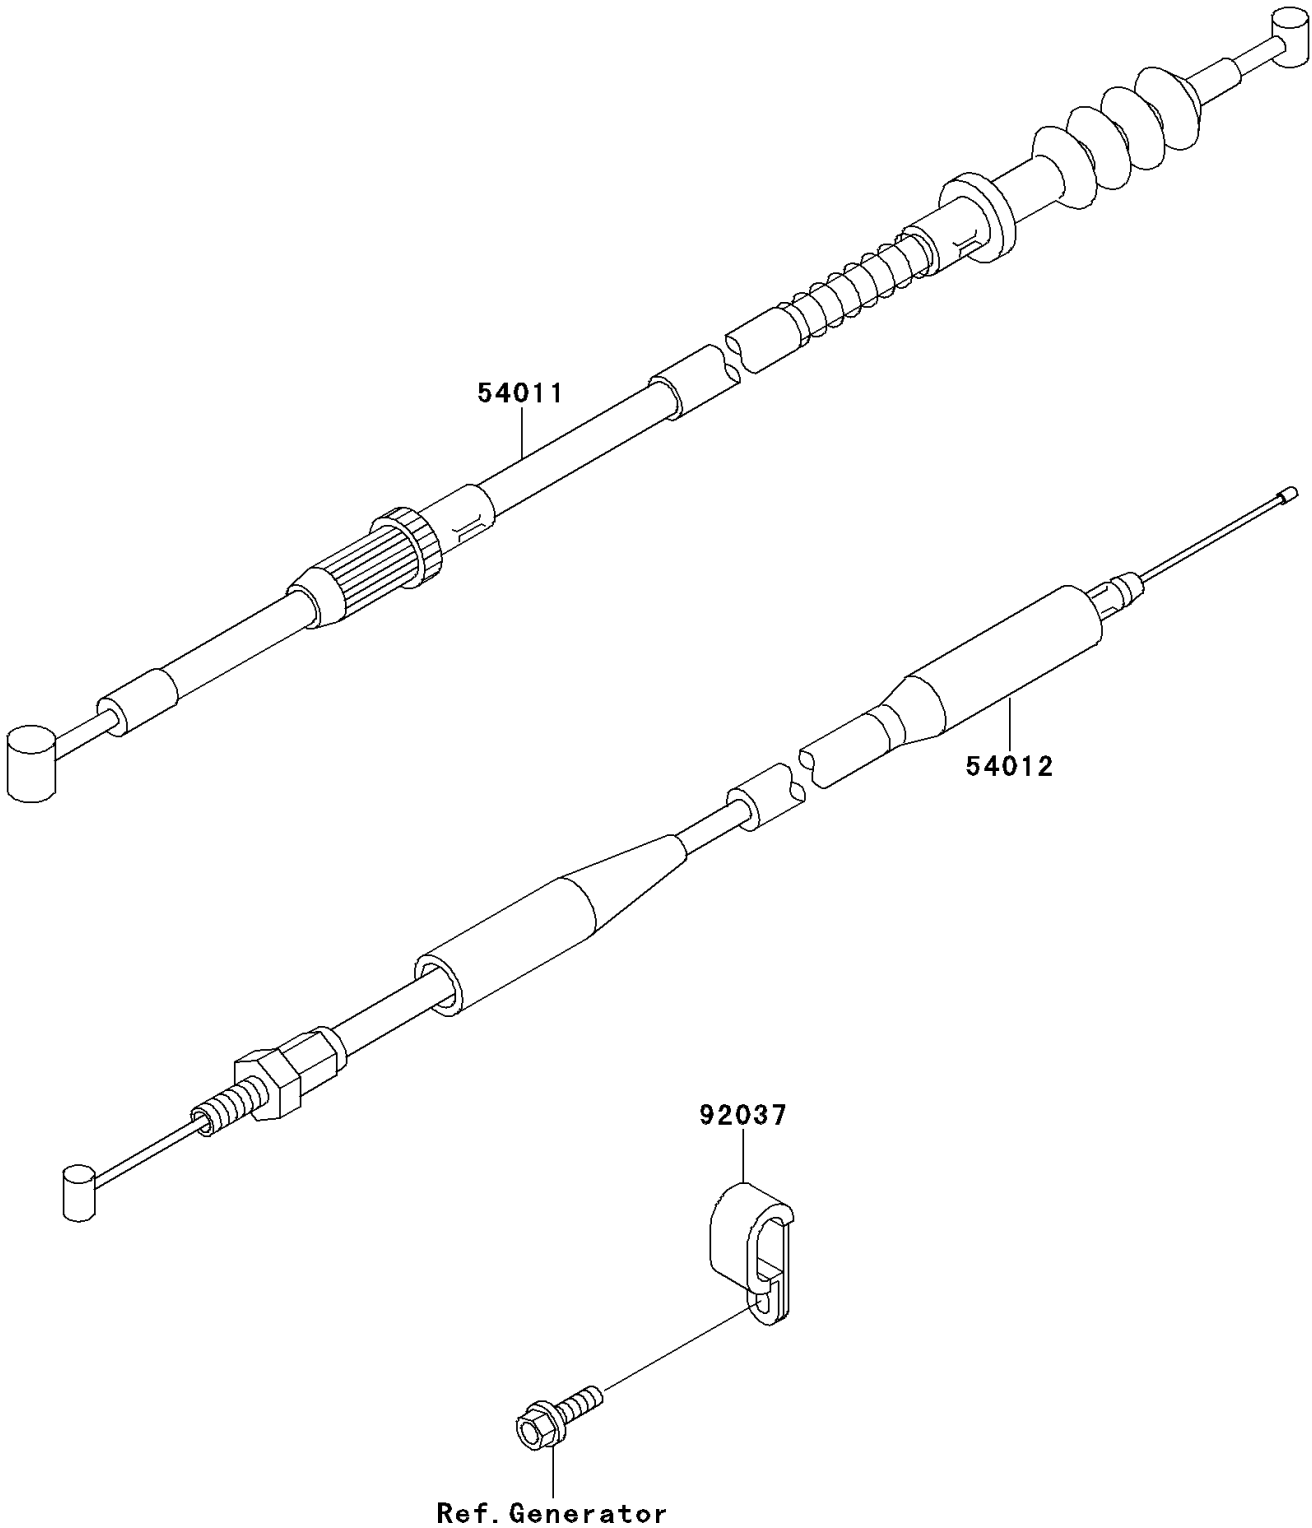

# 1999 KX100 PARTS DIAGRAM

Cables

F2540

# 1999 KX100 PARTS LIST

## Cables

ITEM NAME	PART NUMBER	QUANTITY
CABLE-CLUTCH (Ref # 54011)	54011-1375	1
CABLE-THROTTLE (Ref # 54012)	54012-1565	1
CLAMP (Ref # 92037)	92037-1608	1