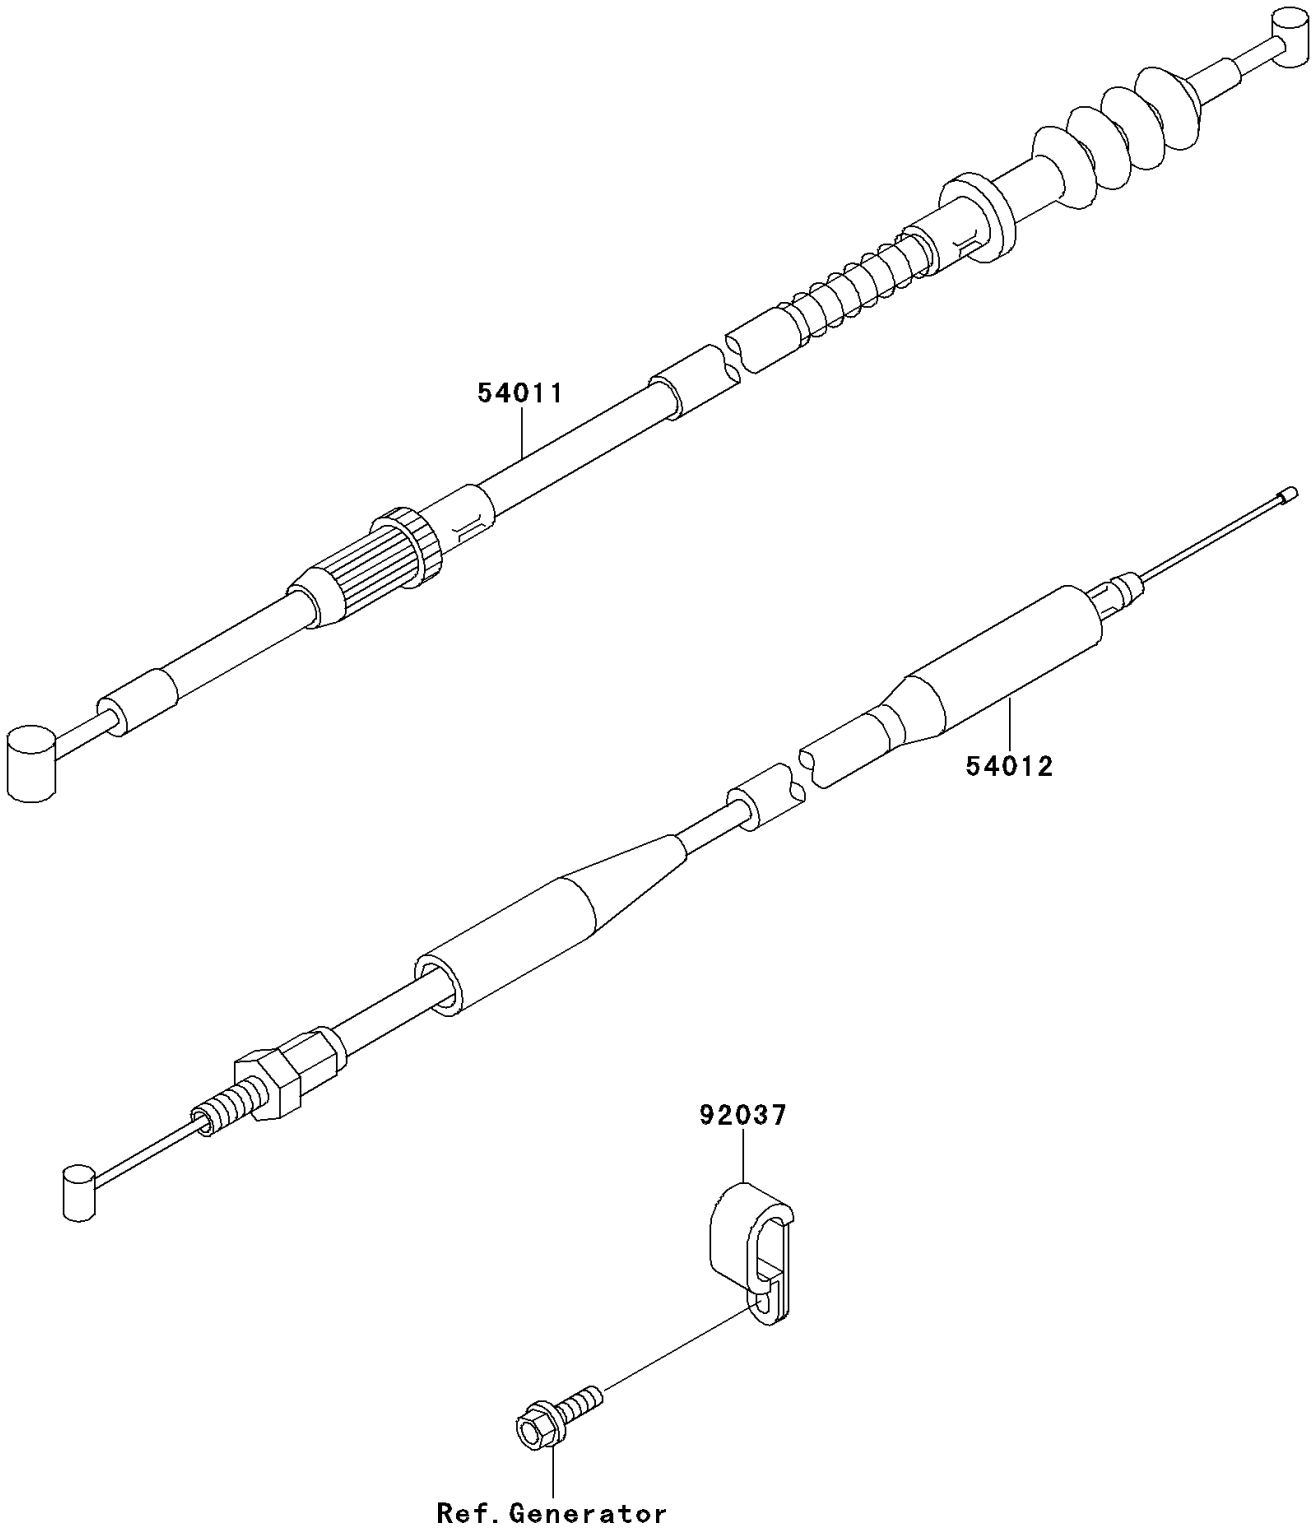

1999 KX100 PARTS DIAGRAM

Cables

F2540

1999 KX100 PARTS LIST

Cables

| ITEM NAME | PART NUMBER | QUANTITY |
|------------------------------|-------------|----------|
| CABLE-CLUTCH (Ref # 54011) | 54011-1375 | 1 |
| CABLE-THROTTLE (Ref # 54012) | 54012-1565 | 1 |
| CLAMP (Ref # 92037) | 92037-1608 | 1 |