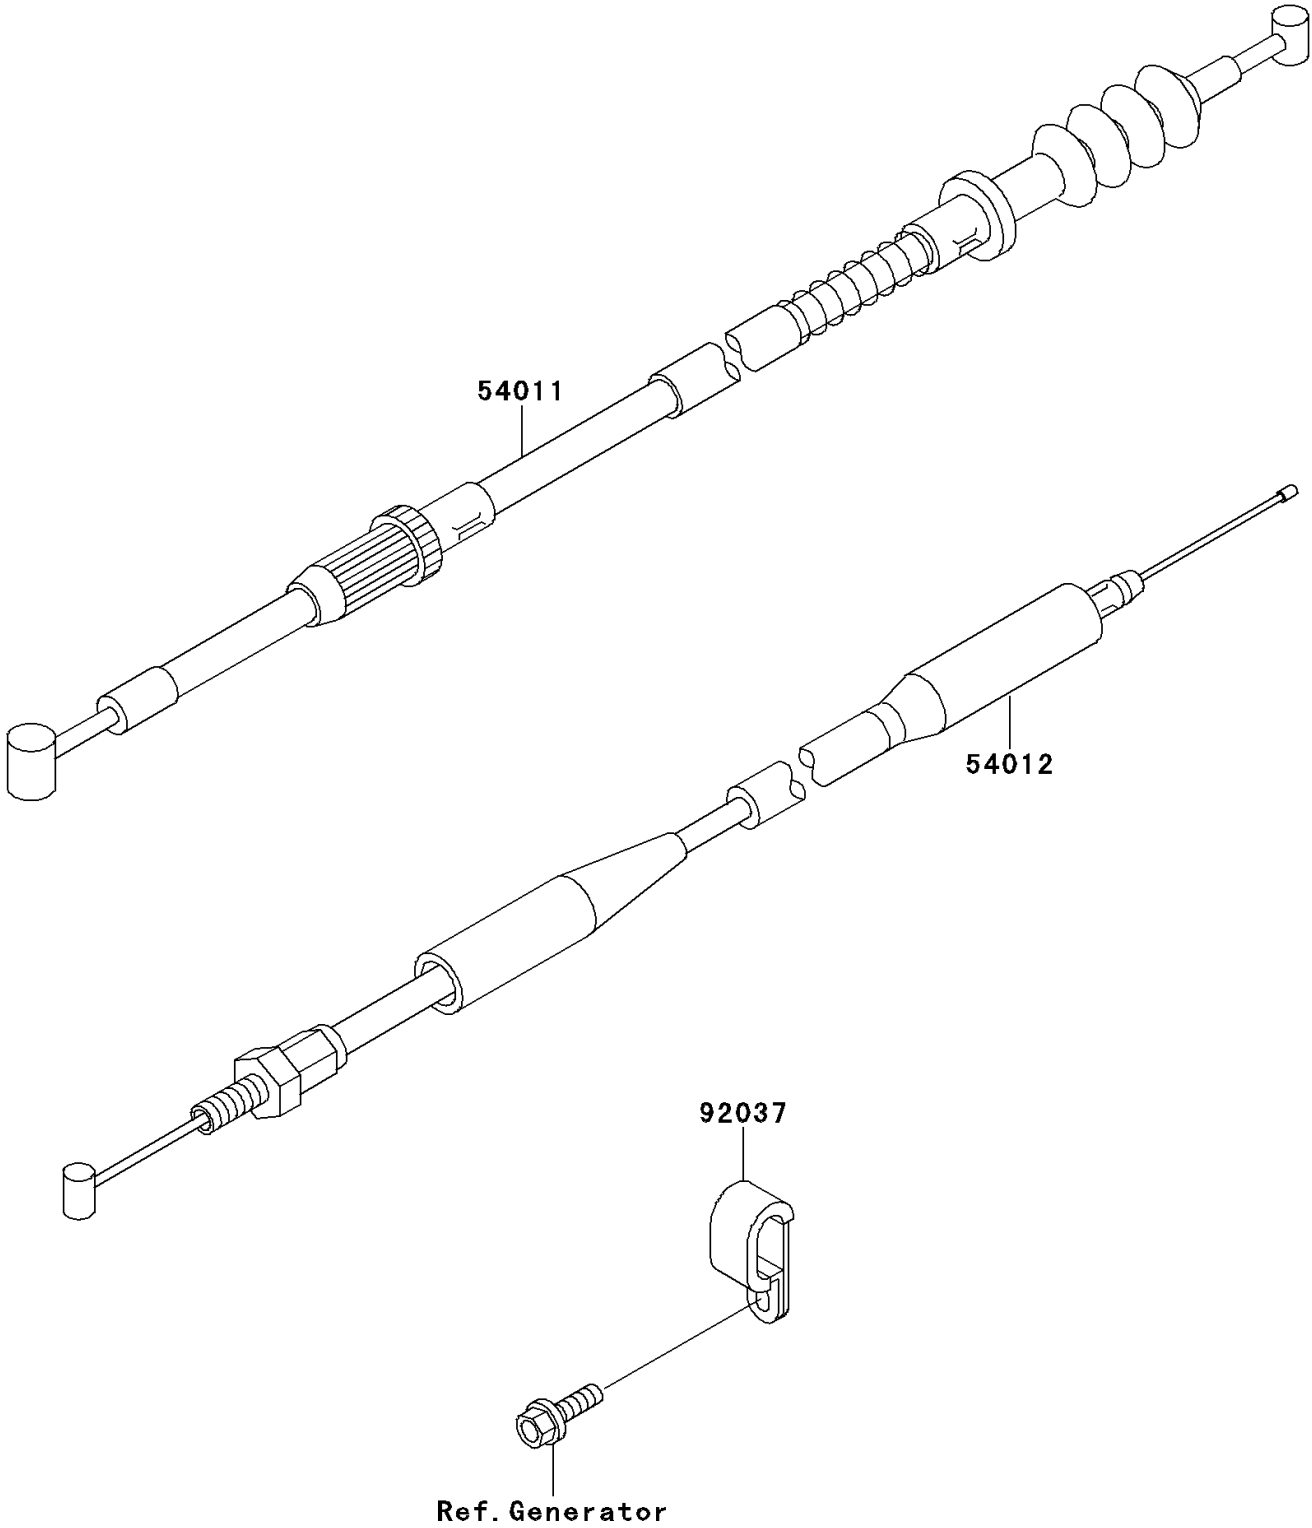

2000 KX100 PARTS DIAGRAM

Cables

F2540

2000 KX100 PARTS LIST

Cables

ITEM NAME	PART NUMBER	QUANTITY
CABLE-CLUTCH (Ref # 54011)	54011-1375	1
CABLE-THROTTLE (Ref # 54012)	54012-1565	1
CLAMP (Ref # 92037)	92037-1608	1