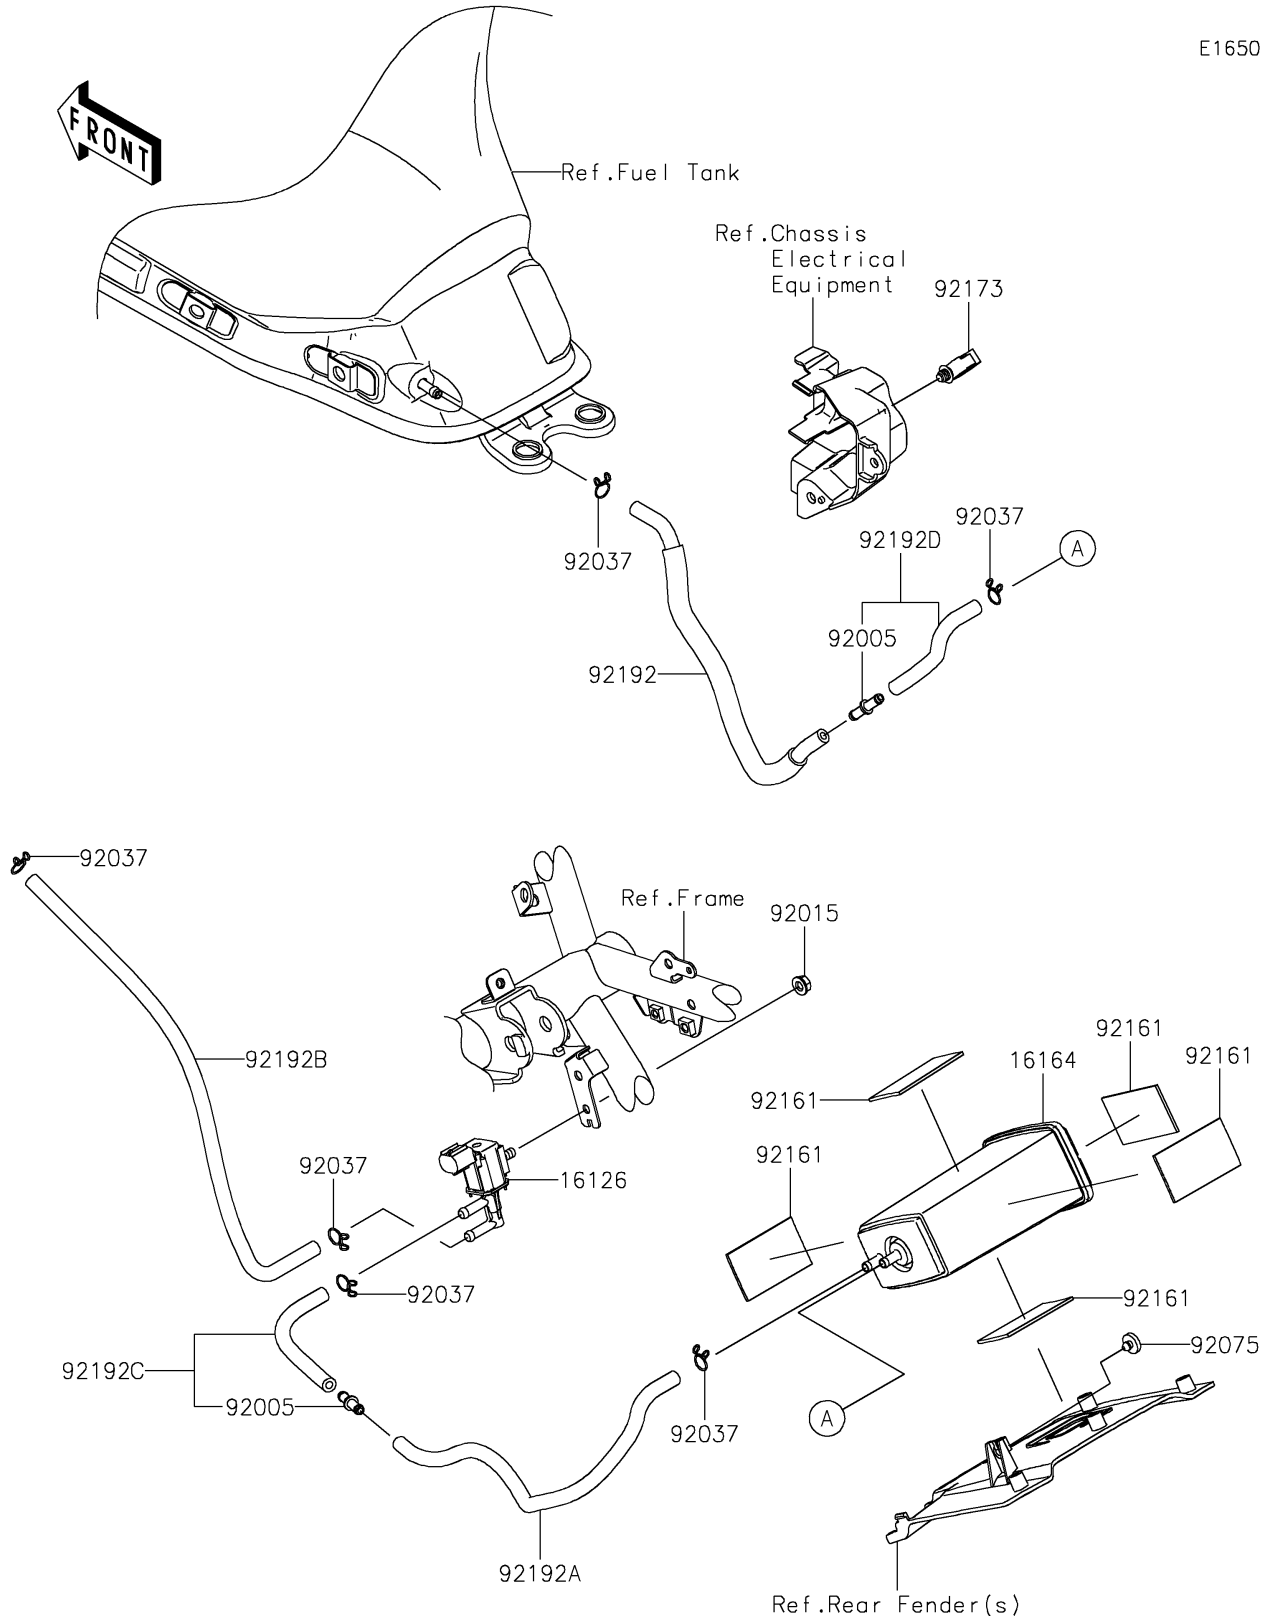

2020 Ninja® 650 PARTS DIAGRAM

Fuel Evaporative System(CA)

E1650

2020 Ninja® 650 PARTS LIST

Fuel Evaporative System(CA)

ITEM NAME	PART NUMBER	QUANTITY
VALVE,SOLENOID (Ref # 16126)	16126-0705	1
CANISTER (Ref # 16164)	16164-0012	1
FITTING (Ref # 92005)	92005-0721	2
NUT,FLANGED,6MM (Ref # 92015)	92015-1367	1
CLAMP,TUBE (Ref # 92037)	92037-147	6
DAMPER,BOOST SENSOR (Ref # 92075)	92075-2113	1
DAMPER (Ref # 92161)	92161-1883	5
CLAMP,HOLDER CLIP (Ref # 92173)	92173-0868	1
TUBE,TANK-FITTING (Ref # 92192)	92192-1659	1
TUBE,CANISTER-FITTING (Ref # 92192A)	92192-1660	1
TUBE,VALVE-THROTTLE BODY (Ref # 92192B)	92192-1661	1
TUBE,VALVE-FITTING (Ref # 92192C)	92192-1700	1
TUBE,CANISTER-FITTING (Ref # 92192D)	92192-1701	1