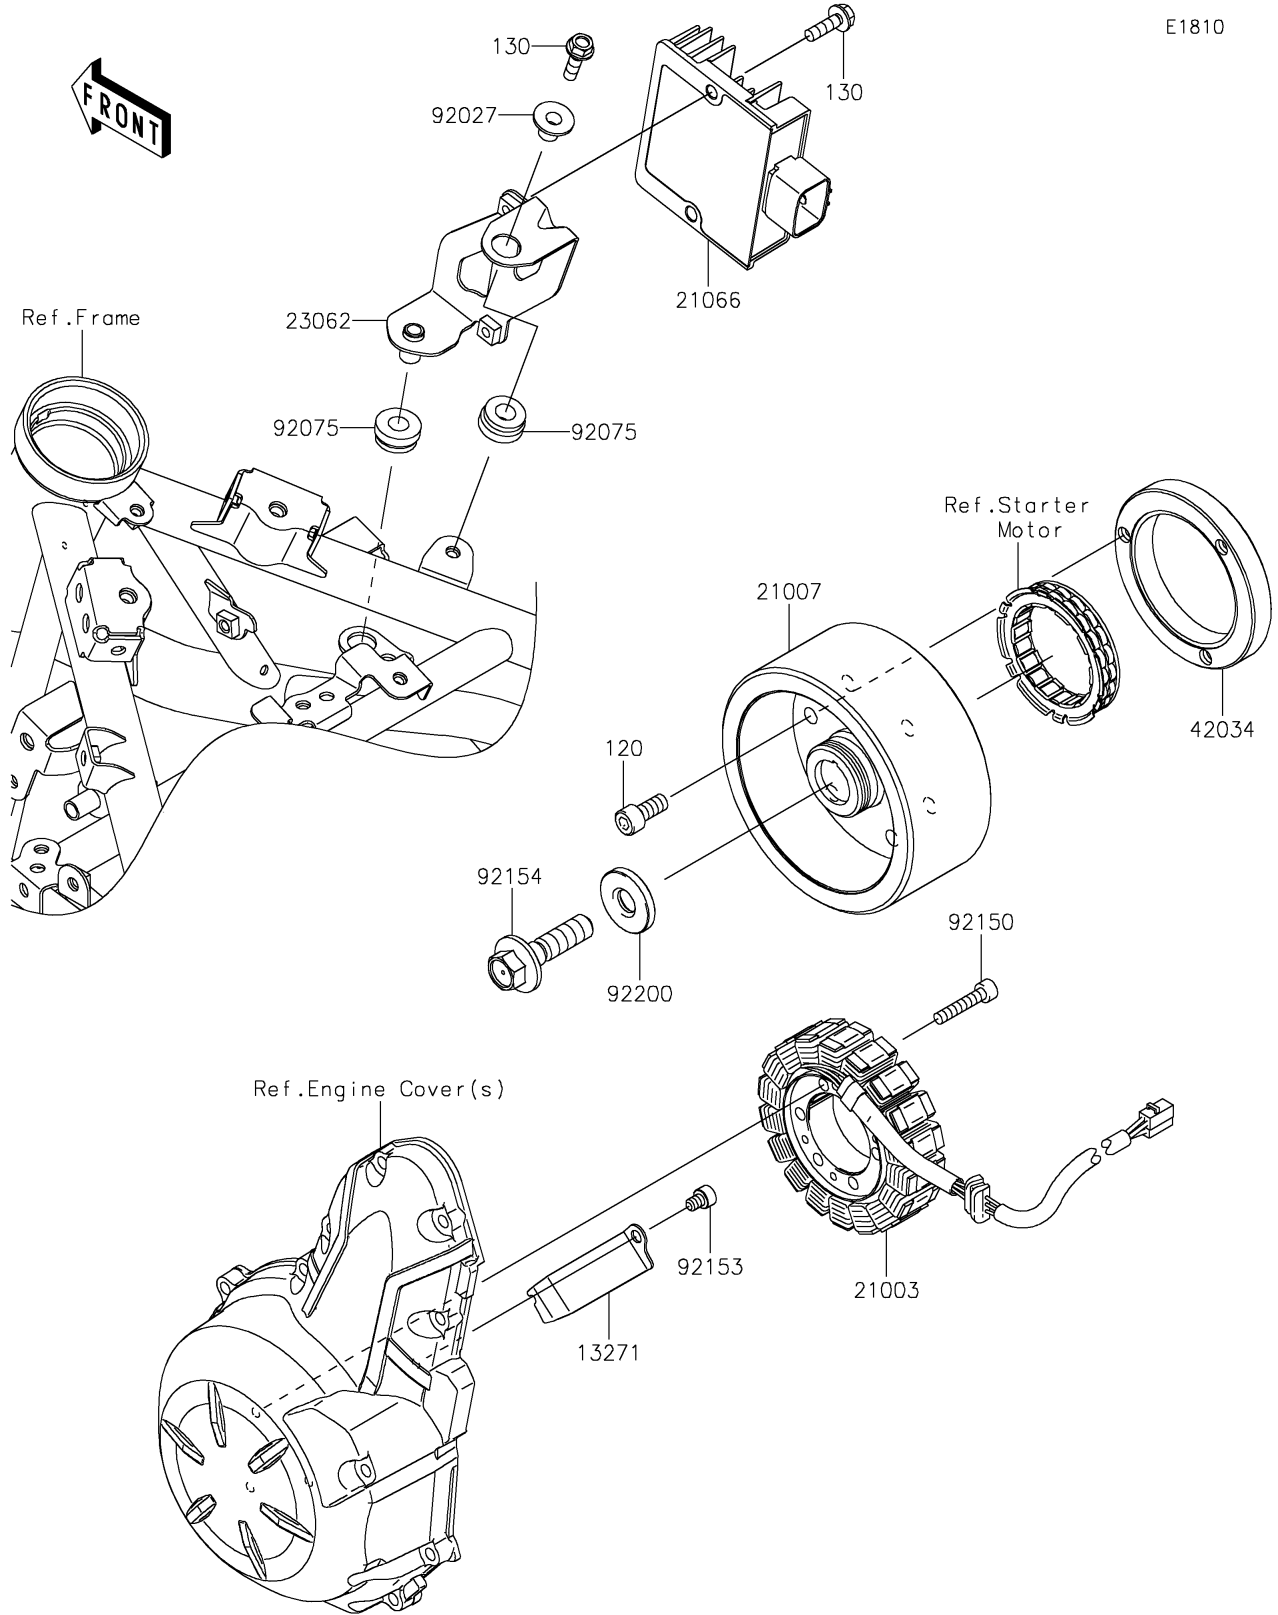

2020 Ninja® 650 PARTS DIAGRAM

Generator

2020 Ninja® 650 PARTS LIST

Generator

ITEM NAME	PART NUMBER	QUANTITY
BOLT-SOCKET,8X18 (Ref # 120)	120CA0818	3
BOLT-FLANGED,6X20 (Ref # 130)	130BA0620	3
PLATE (Ref # 13271)	13271-0952	1
STATOR (Ref # 21003)	21003-0164	1
ROTOR (Ref # 21007)	21007-0601	1
REGULATOR-VOLTAGE (Ref # 21066)	21066-0750	1
BRACKET-COMP,REGULATOR (Ref # 23062)	23062-0906	1
COUPLING (Ref # 42034)	42034-1143	1
COLLAR,FLANGED,L=12.1,BLACK (Ref # 92027)	92027-1651	1
DAMPER (Ref # 92075)	92075-277	2
BOLT,SOCKET,6X30 (Ref # 92150)	92150-1433	3
BOLT,SOCKET,6X8 (Ref # 92153)	92153-1414	1
BOLT,FLANGED,12X45 (Ref # 92154)	92154-1812	1
WASHER,12X33X5 (Ref # 92200)	92200-0220	1