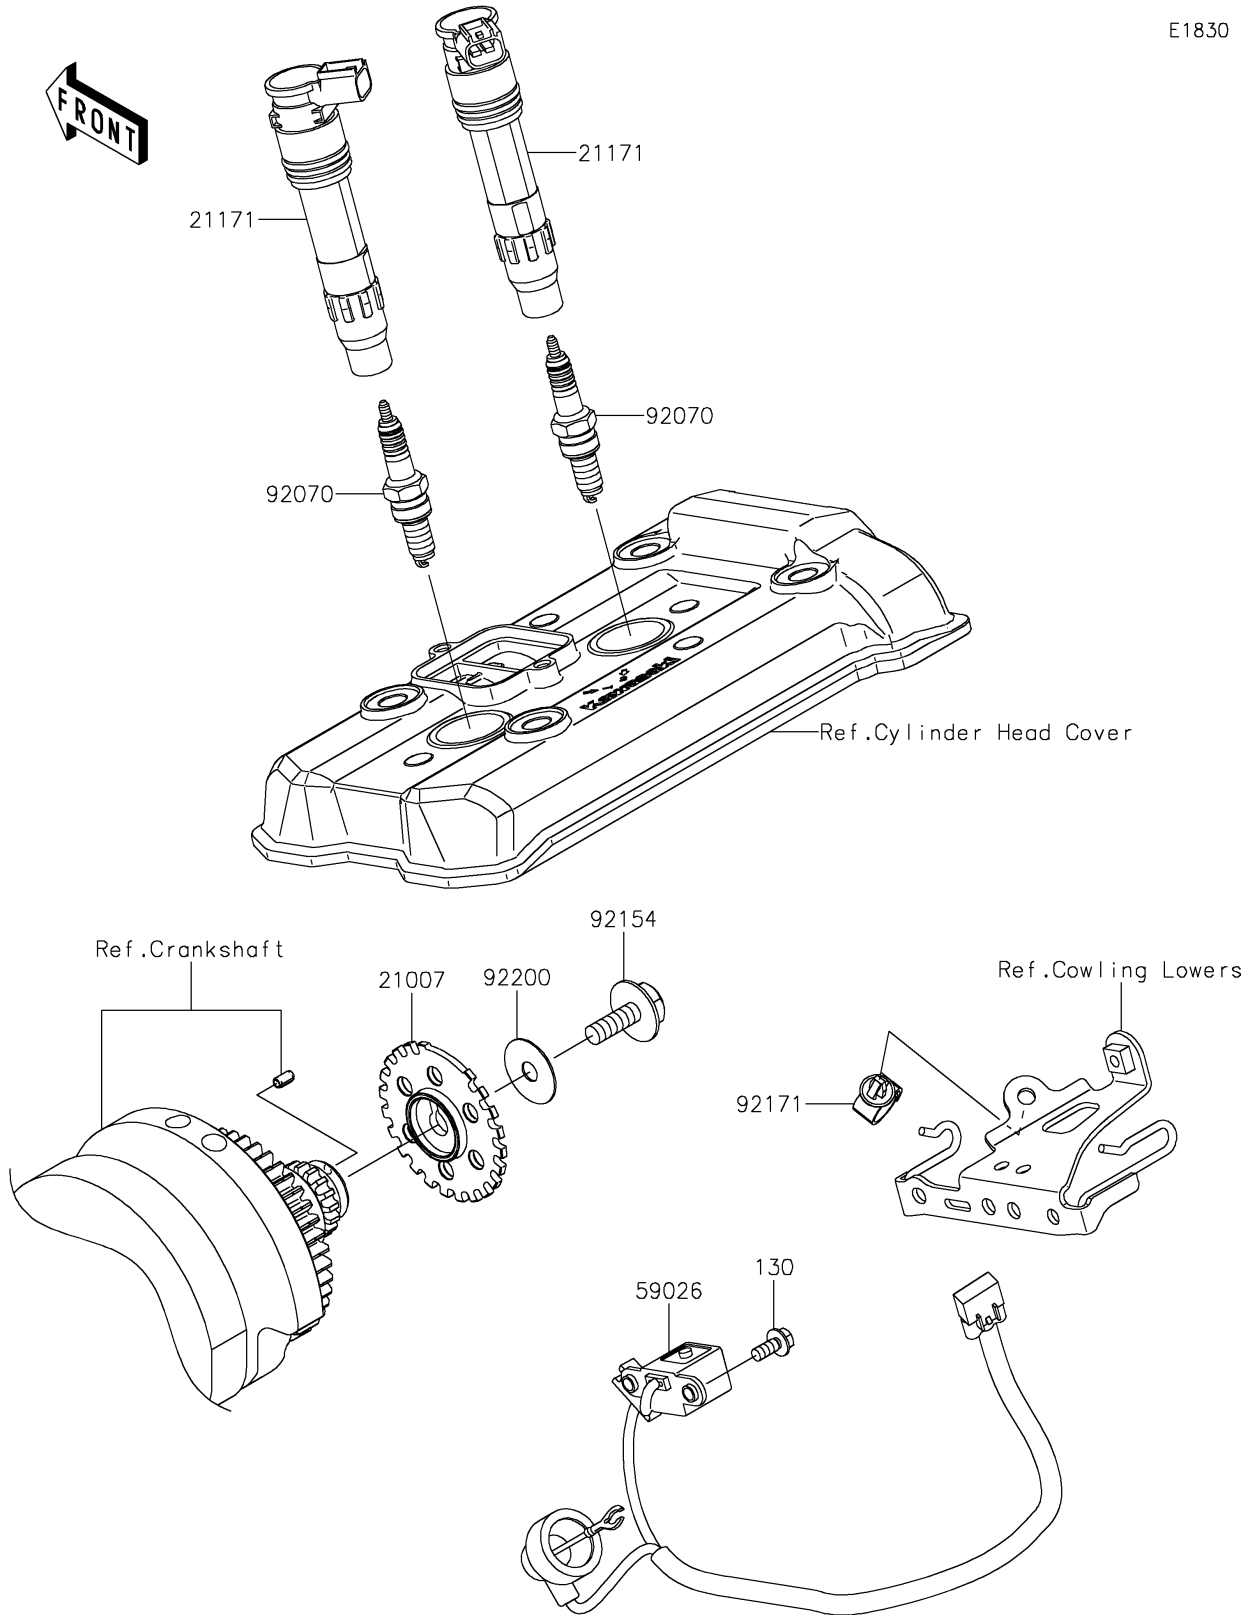

2020 Ninja® 650 PARTS DIAGRAM

Ignition System

E1830

2020 Ninja® 650 PARTS LIST

Ignition System

ITEM NAME	PART NUMBER	QUANTITY
BOLT-FLANGED,5X12 (Ref # 130)	130BA0512	2
ROTOR,PULSING (Ref # 21007)	21007-0053	1
COIL-ASSY-IGNITION (Ref # 21171)	21171-0033	2
COIL-PULSING (Ref # 59026)	59026-0045	1
PLUG-SPARK,CR9EIA(NGK) (Ref # 92070)	92070-0014	2
BOLT,FLANGED,8X23 (Ref # 92154)	92154-0187	1
CLAMP,13MM DIA. (Ref # 92171)	92171-1415	1
WASHER,8.5X28X0.8 (Ref # 92200)	92200-0274	1