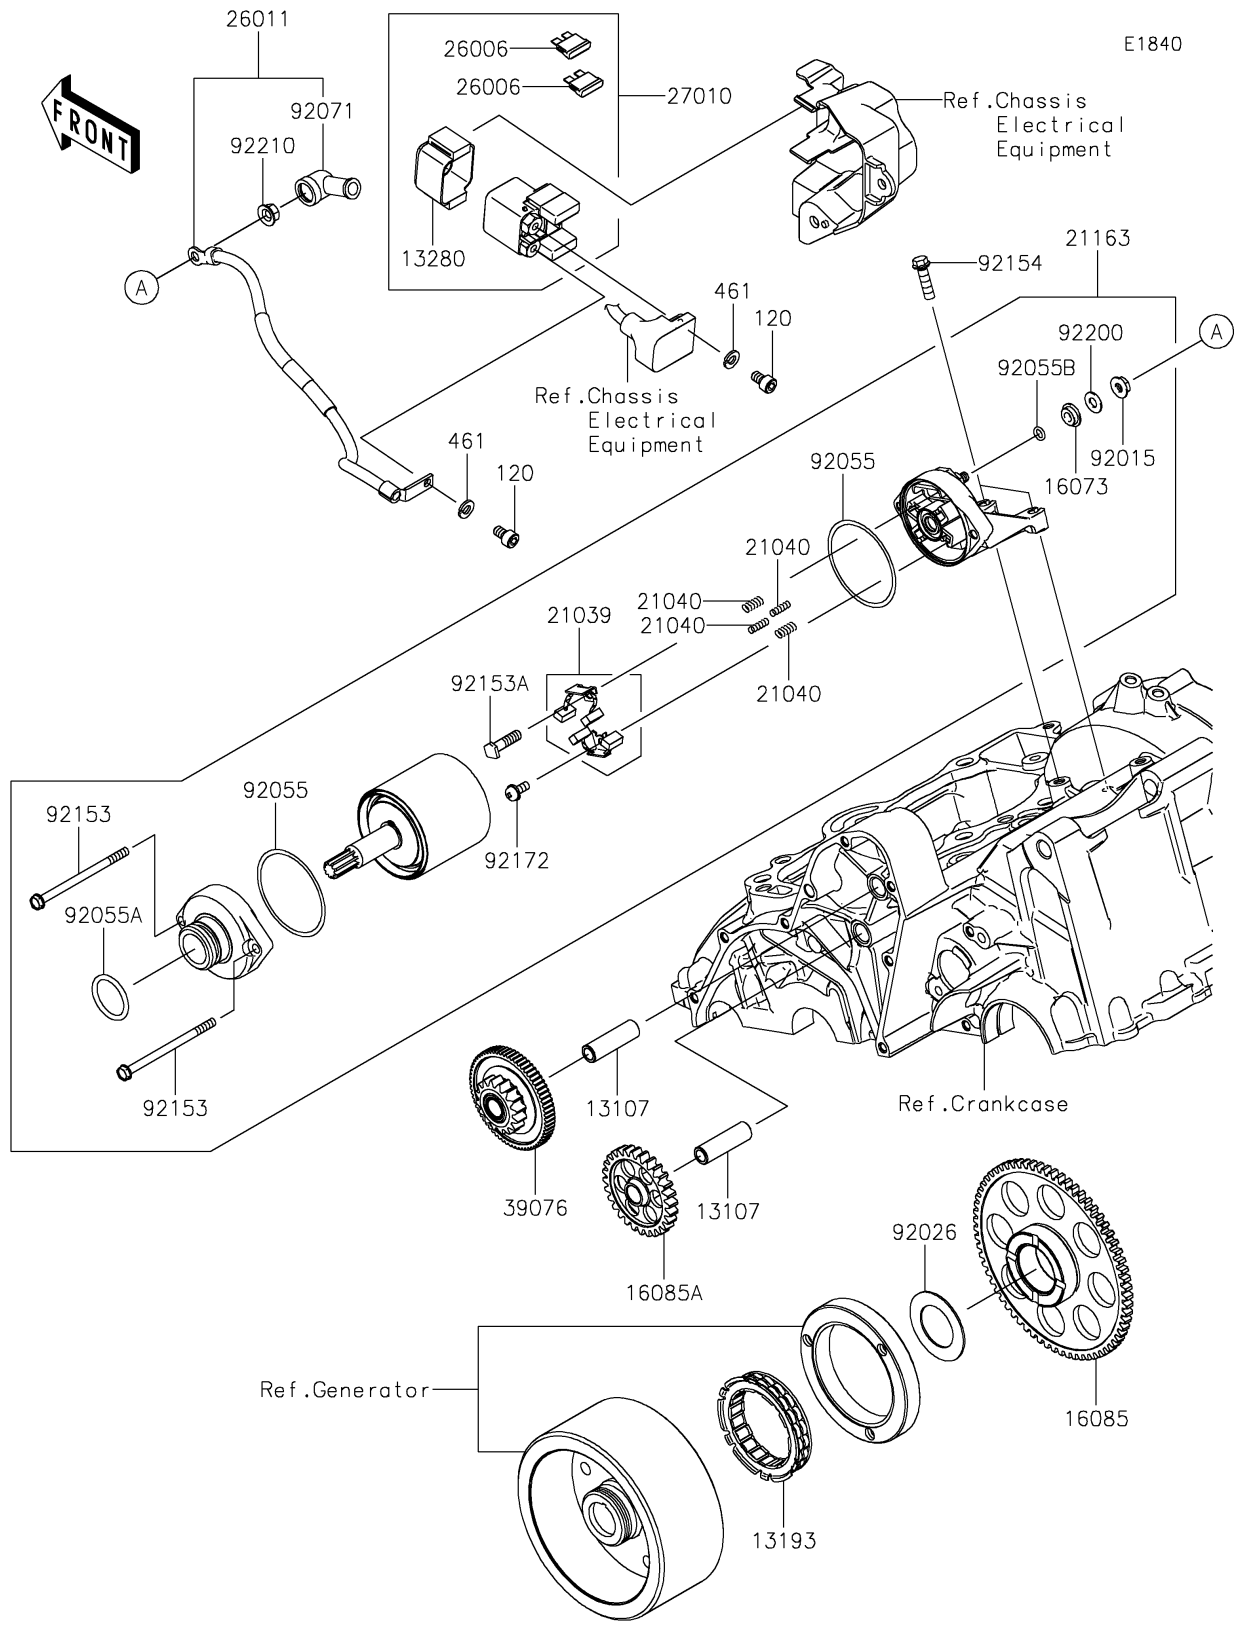

2020 Ninja® 650 PARTS DIAGRAM

Starter Motor

2020 Ninja® 650 PARTS LIST

Starter Motor

ITEM NAME	PART NUMBER	QUANTITY
BOLT-SOCKET,6X10 (Ref # 120)	120CB0610	2
SHAFT,IDLE GEAR (Ref # 13107)	13107-1106	2
CLUTCH-ASSY-ONEWAY (Ref # 13193)	13193-0006	1
HOLDER (Ref # 13280)	13280-0710	1
INSULATOR (Ref # 16073)	16073-0053	1
GEAR,67T (Ref # 16085)	16085-0076	1
GEAR,IDLE,28T (Ref # 16085A)	16085-0664	1
BRUSH,CARBON (Ref # 21039)	21039-0004	1
SPRING-BRUSH (Ref # 21040)	21040-0003	4
STARTER-ELECTRIC (Ref # 21163)	21163-0746	1
FUSE,BLADE,30A,GREEN (Ref # 26006)	26006-1006	2
WIRE-LEAD (Ref # 26011)	26011-0939	1
SWITCH,MAGNETIC (Ref # 27010)	27010-0709	1
LIMITER,16T&66T (Ref # 39076)	39076-0034	1
WASHER-SPRING,6MM (Ref # 461)	461DB0600	2
NUT,STARTER MOTOR (Ref # 92015)	92015-1476	1
SPACER,29.1X47.5X1.2 (Ref # 92026)	92026-087	1
RING-O (Ref # 92055)	92055-0136	2
RING-O (Ref # 92055A)	92055-1276	1
RING-O,4.5X2.0 (Ref # 92055B)	92055-1370	1
GROMMET (Ref # 92071)	92071-0024	1
BOLT (Ref # 92153)	92153-1850	2
BOLT (Ref # 92153A)	92153-1866	1
BOLT,FLANGED,6X22 (Ref # 92154)	92154-0504	2
SCREW (Ref # 92172)	92172-0334	1
WASHER (Ref # 92200)	92200-0386	1
NUT,6MM (Ref # 92210)	92210-0188	1