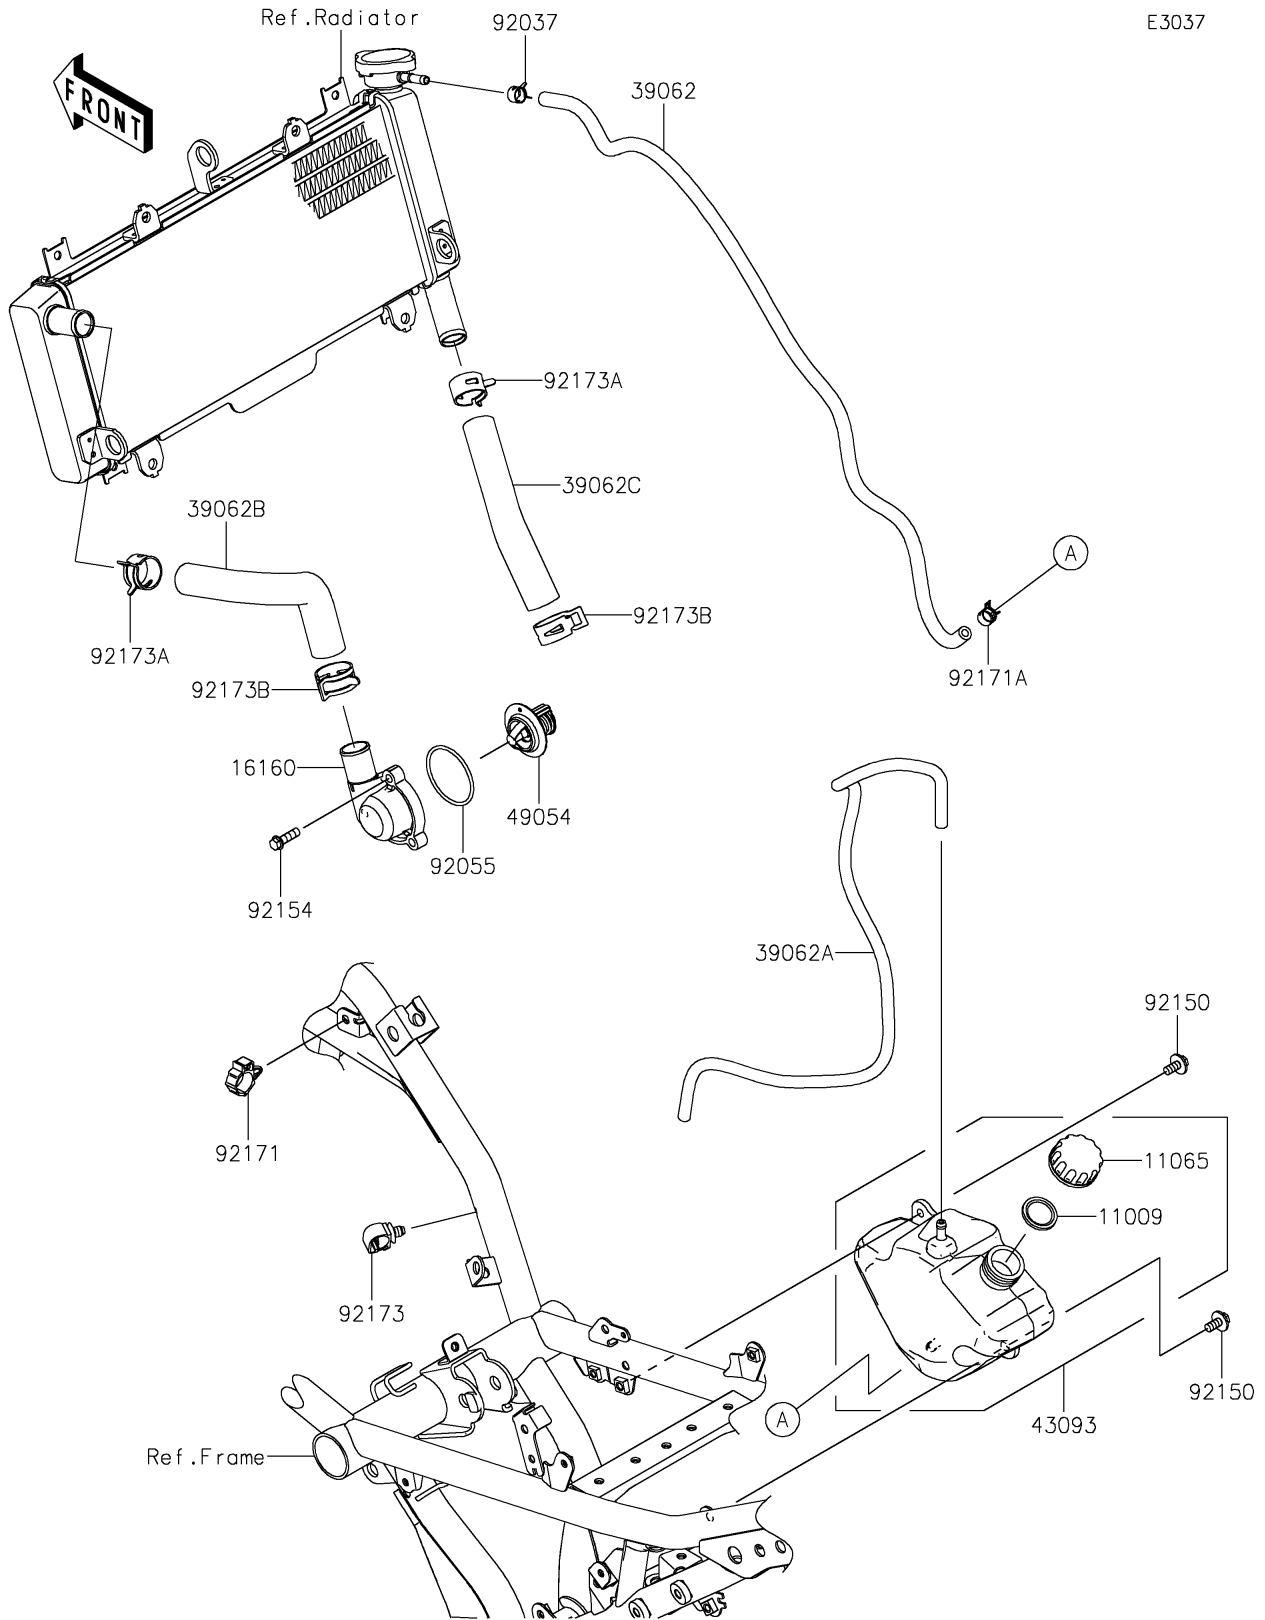

2020 Ninja® 650 PARTS DIAGRAM

Water Pipe

E3037

2020 Ninja® 650 PARTS LIST

Water Pipe

ITEM NAME	PART NUMBER	QUANTITY
GASKET,RESERVOIR TANK CAP (Ref # 11009)	11009-1145	1
CAP (Ref # 11065)	11065-0962	1
BODY,THERMO (Ref # 16160)	16160-0793	1
HOSE-COOLING,RADI.-RESERVOIR (Ref # 39062)	39062-0745	1
HOSE-COOLING,BREATHER (Ref # 39062A)	39062-0746	1
HOSE-COOLING,HEAD-RADIATOR (Ref # 39062B)	39062-0747	1
HOSE-COOLING,RADIATOR-PUMP (Ref # 39062C)	39062-0748	1
RESERVOIR-ASSY-TANK (Ref # 43093)	43093-0003	1
THERMOSTAT (Ref # 49054)	49054-0001	1
CLAMP (Ref # 92037)	92037-2113	1
RING-O,44.7X2.4 (Ref # 92055)	92055-0160	1
BOLT,6X14 (Ref # 92150)	92150-1340	2
BOLT,FLANGED,6X20 (Ref # 92154)	92154-1778	3
CLAMP,BRAKE HOSE (Ref # 92171)	92171-0316	1
CLAMP,10.5X8X0.7 (Ref # 92171A)	92171-1992	1
CLAMP,12MM DIA. (Ref # 92173)	92173-0736	1
CLAMP (Ref # 92173A)	92173-1567	2
CLAMP (Ref # 92173B)	92173-1688	2