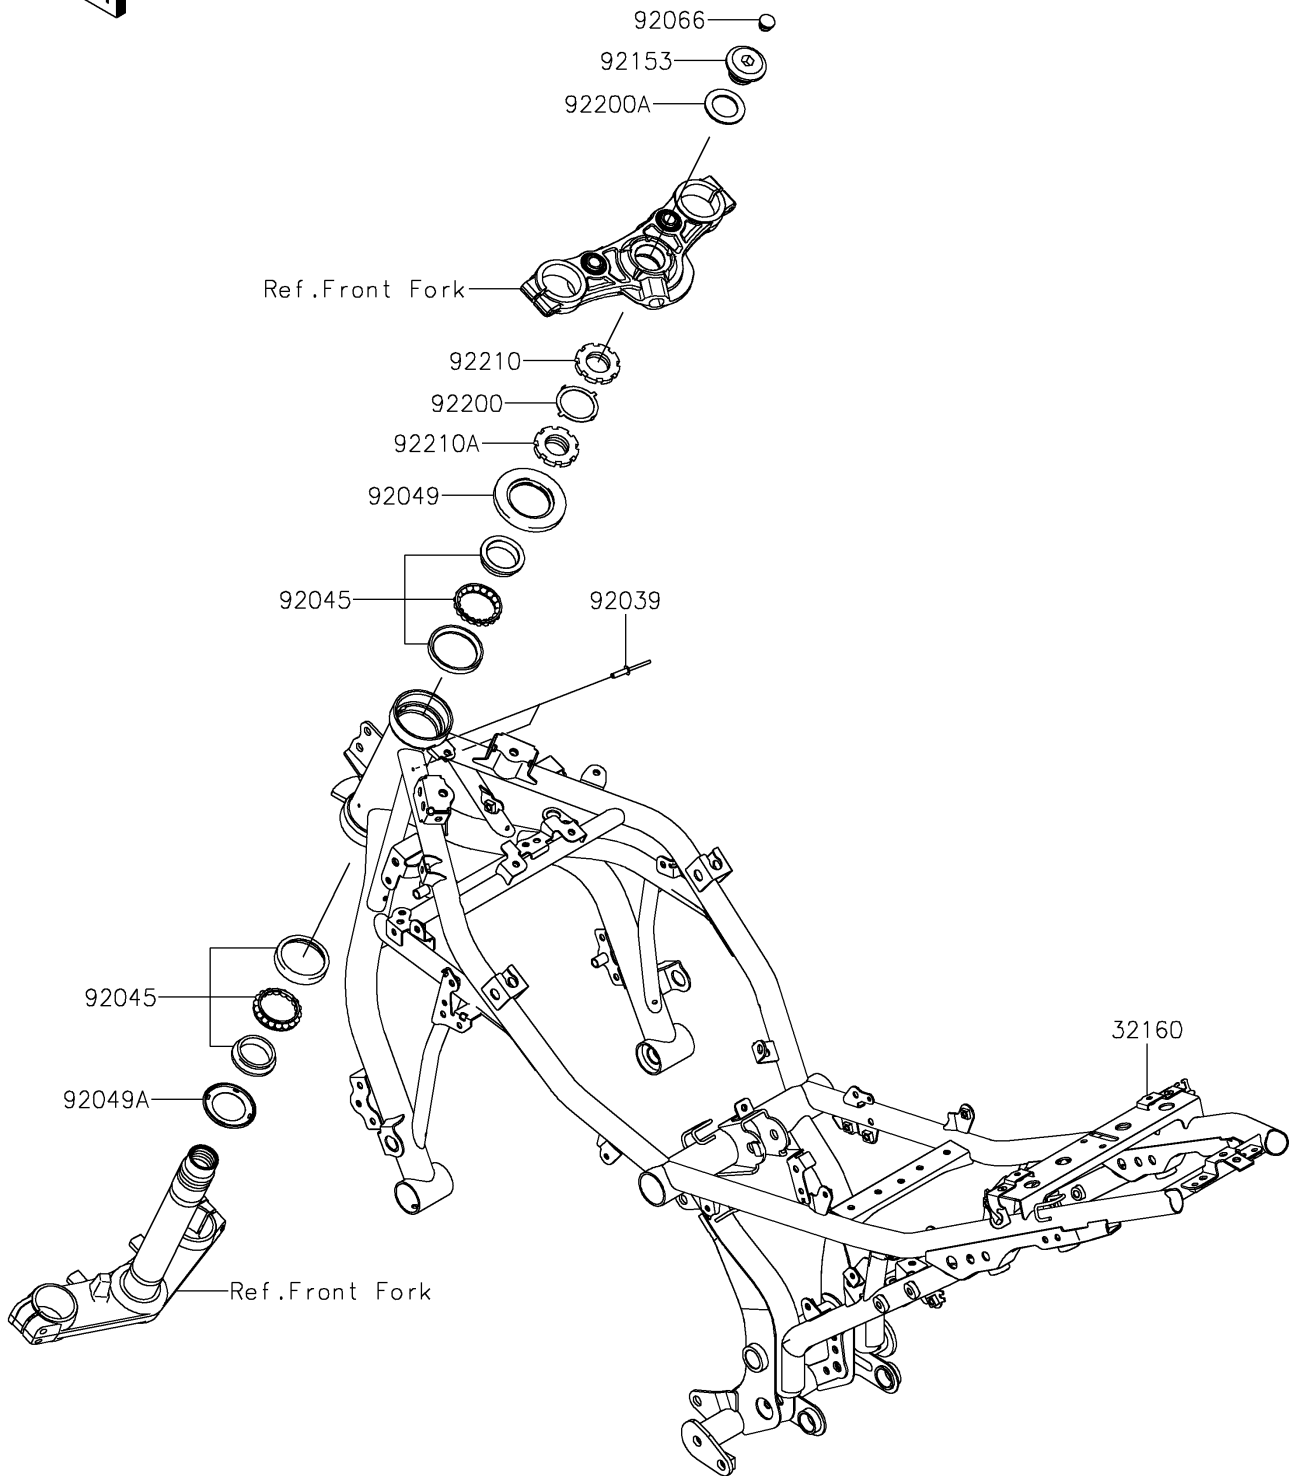

2020 Ninja® 650 PARTS DIAGRAM

Frame

F2120

2020 Ninja® 650 PARTS LIST

Frame

ITEM NAME	PART NUMBER	QUANTITY
FRAME-COMP,F.S.BLACK (Ref # 32160)	32160-1856-18R	1
RIVET (Ref # 92039)	92039-1251	2
BEARING-BALL,SF07A17PX1V1 (Ref # 92045)	92045-1384	2
SEAL-OIL (Ref # 92049)	92049-0131	1
SEAL-OIL (Ref # 92049A)	92049-0137	1
PLUG (Ref # 92066)	92066-0071	1
BOLT,26MM (Ref # 92153)	92153-0474	1
WASHER (Ref # 92200)	92200-0036	1
WASHER,27X42X2.3 (Ref # 92200A)	92200-0753	1
NUT,STEERING STEM,35MM (Ref # 92210)	92210-0534	1
NUT,STEERING STEM,35MM (Ref # 92210A)	92210-0535	1