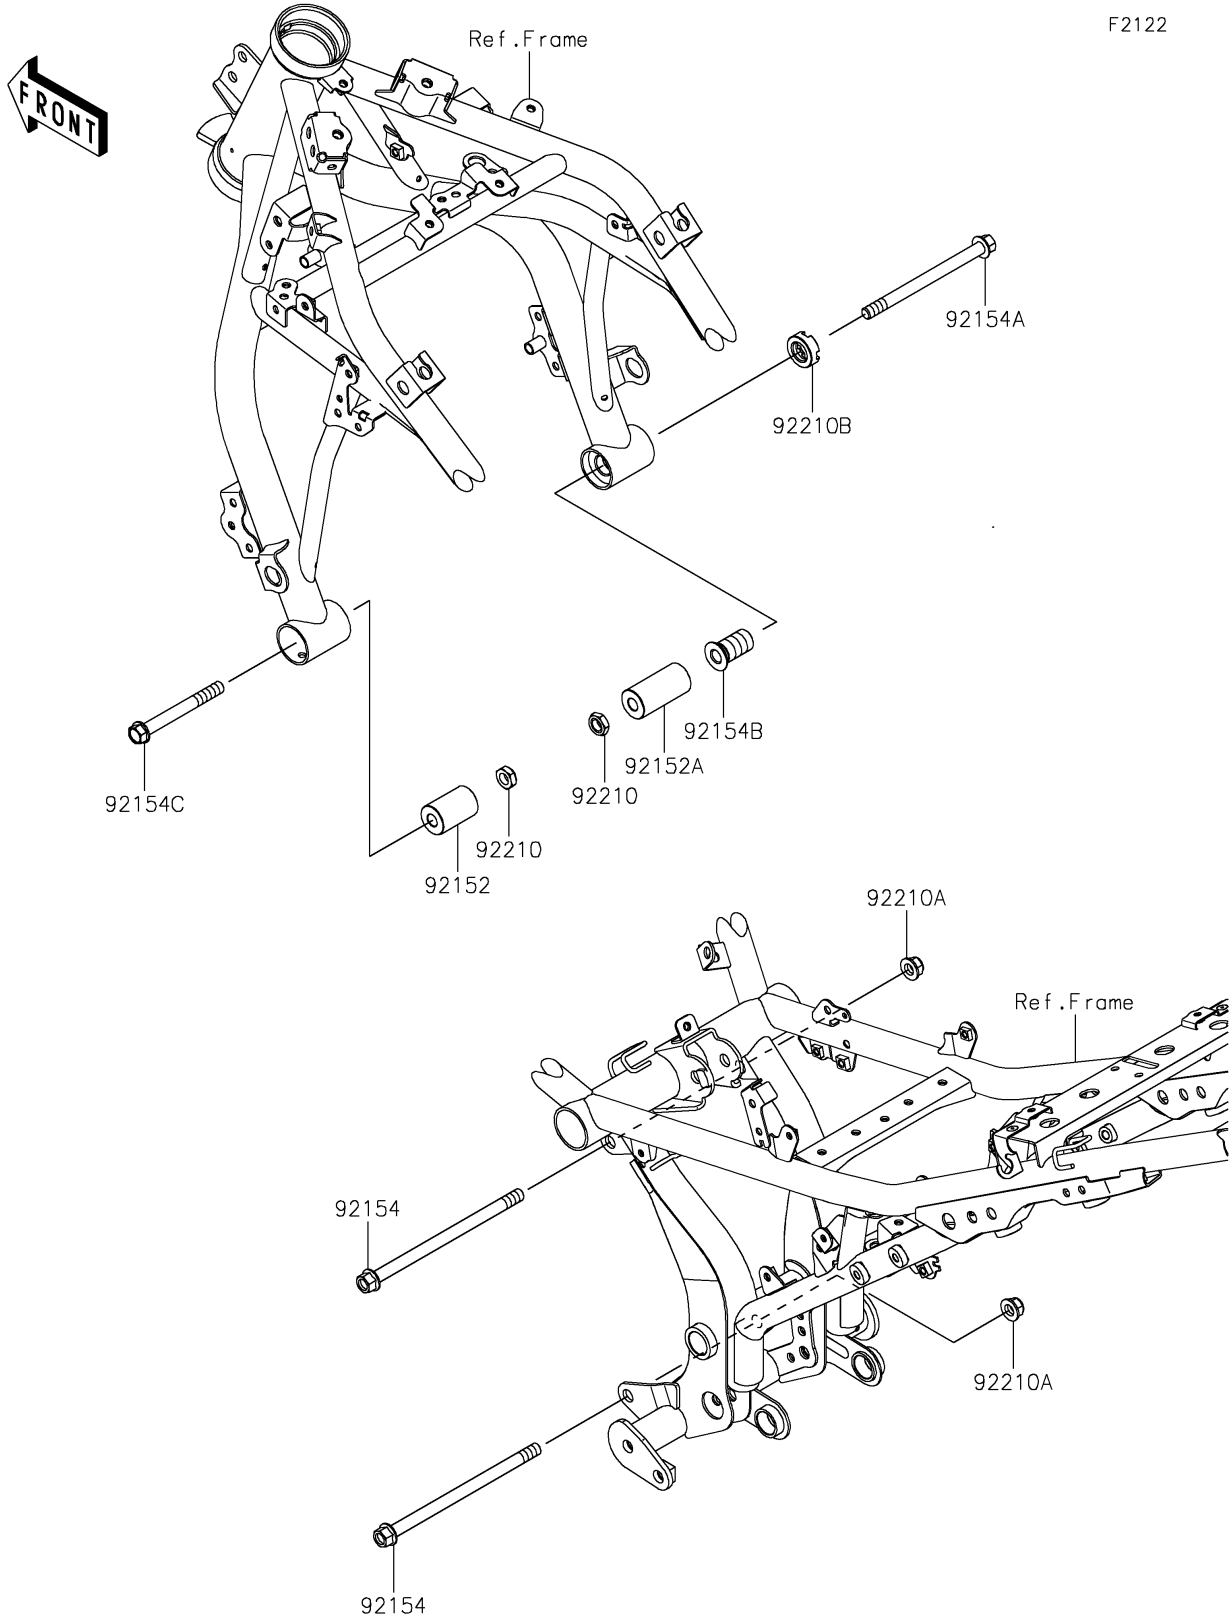

2020 Ninja® 650 PARTS DIAGRAM

Engine Mount

F2122

2020 Ninja® 650 PARTS LIST

Engine Mount

ITEM NAME	PART NUMBER	QUANTITY
COLLAR,10.5X26X40 (Ref # 92152)	92152-2230	1
COLLAR,10.5X26X54 (Ref # 92152A)	92152-2231	1
BOLT,FLANGED,10X170 (Ref # 92154)	92154-0840	2
BOLT,FLANGED,10X132 (Ref # 92154A)	92154-2167	1
BOLT,ADJUST,18X35 (Ref # 92154B)	92154-2168	1
BOLT,FLANGED,10X90 (Ref # 92154C)	92154-2645	1
NUT,LOCK,10MM (Ref # 92210)	92210-0784	2
NUT,LOCK,FLANGED,10MM (Ref # 92210A)	92210-1081	2
NUT,18MM (Ref # 92210B)	92210-1203	1