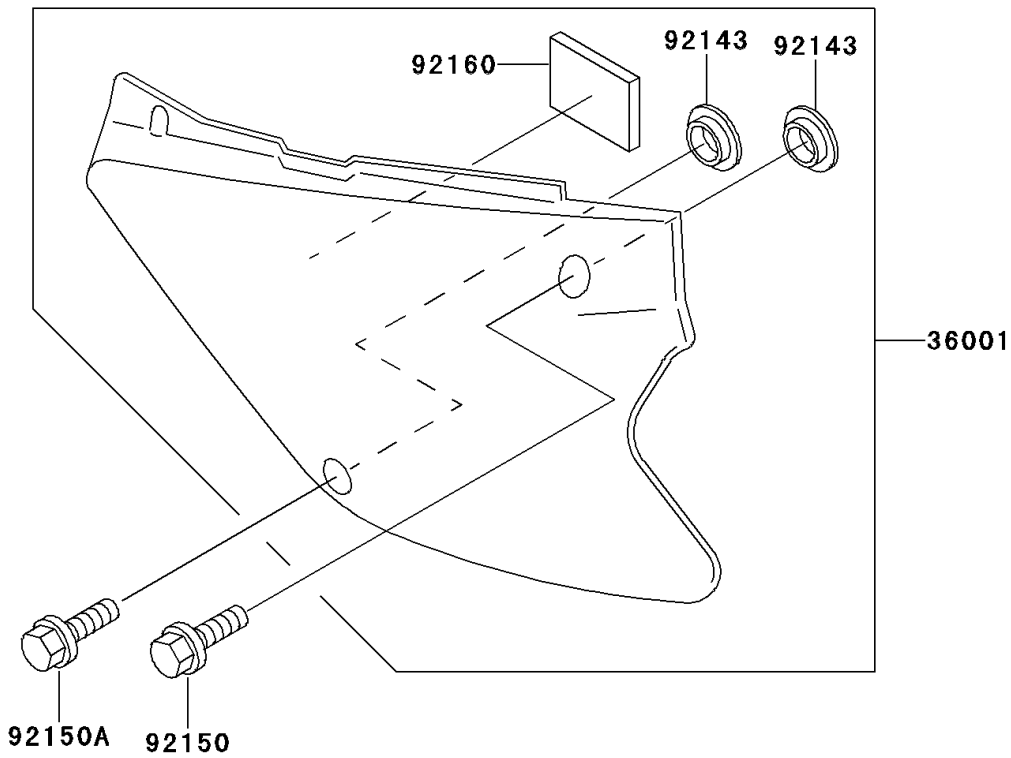

# 1998 KX100 PARTS DIAGRAM

Side Covers

F2611

# 1998 KX100 PARTS LIST

## Side Covers

ITEM NAME	PART NUMBER	QUANTITY
COVER-SIDE,LH,P.WHITE (Ref # 36001)	36001-1584-6F	1
COVER-SIDE,RH,P.WHITE (Ref # 36001A)	36001-1585-6F	1
COLLAR (Ref # 92143)	92143-1196	4
BOLT,6X20 (Ref # 92150)	92150-1339	2
BOLT,6X14 (Ref # 92150A)	92150-1340	2
DAMPER (Ref # 92160)	92160-1899	1