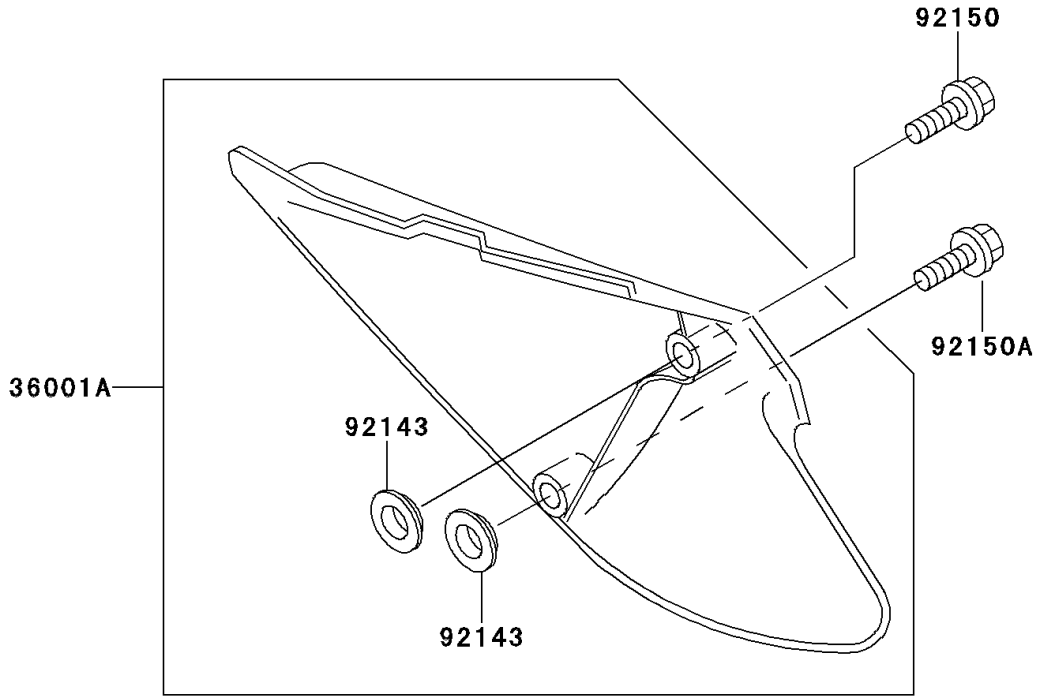

# 1998 KX100 PARTS DIAGRAM

Side Covers

F2611

# 1998 KX100 PARTS LIST

## Side Covers

ITEM NAME	PART NUMBER	QUANTITY
COVER-SIDE,LH,P.WHITE (Ref # 36001)	36001-1584-6F	1
COVER-SIDE,RH,P.WHITE (Ref # 36001A)	36001-1585-6F	1
COLLAR (Ref # 92143)	92143-1196	4
BOLT,6X20 (Ref # 92150)	92150-1339	2
BOLT,6X14 (Ref # 92150A)	92150-1340	2
DAMPER (Ref # 92160)	92160-1899	1