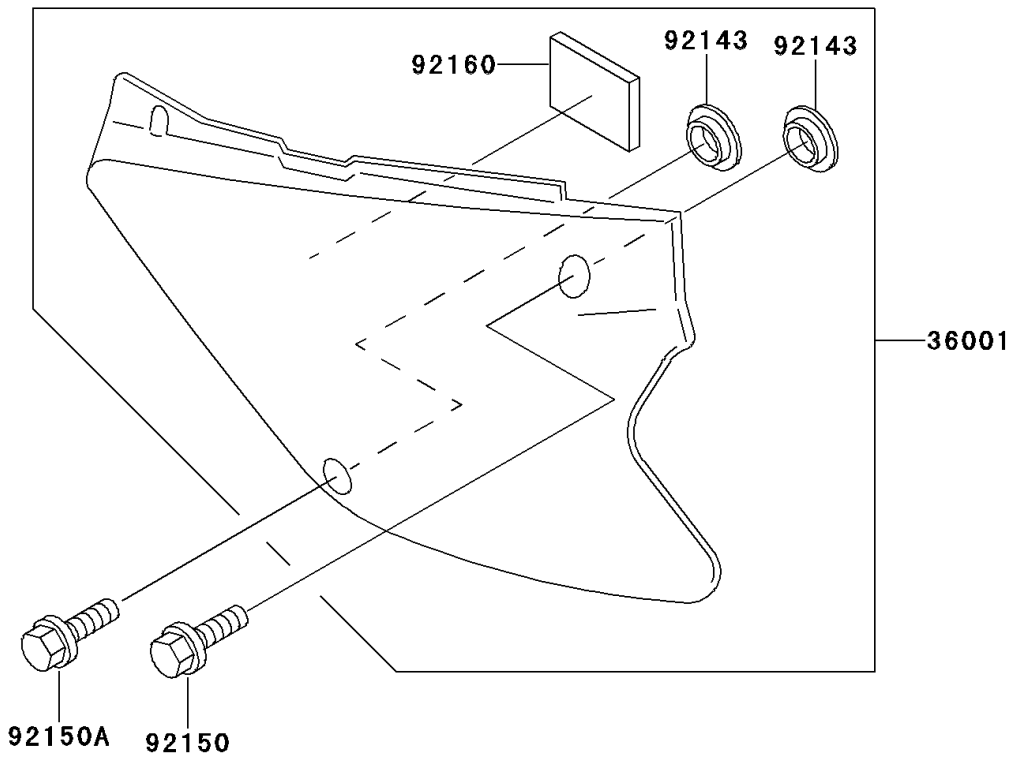

2000 KX100 PARTS DIAGRAM

Side Covers

F2611

2000 KX100 PARTS LIST

Side Covers

ITEM NAME	PART NUMBER	QUANTITY
COVER-SIDE,LH,P.WHITE (Ref # 36001)	36001-1584-6F	1
COVER-SIDE,RH,P.WHITE (Ref # 36001A)	36001-1585-6F	1
COLLAR (Ref # 92143)	92143-1196	4
BOLT,6X20 (Ref # 92150)	92150-1339	2
BOLT,6X14 (Ref # 92150A)	92150-1340	2
DAMPER (Ref # 92160)	92160-1899	1