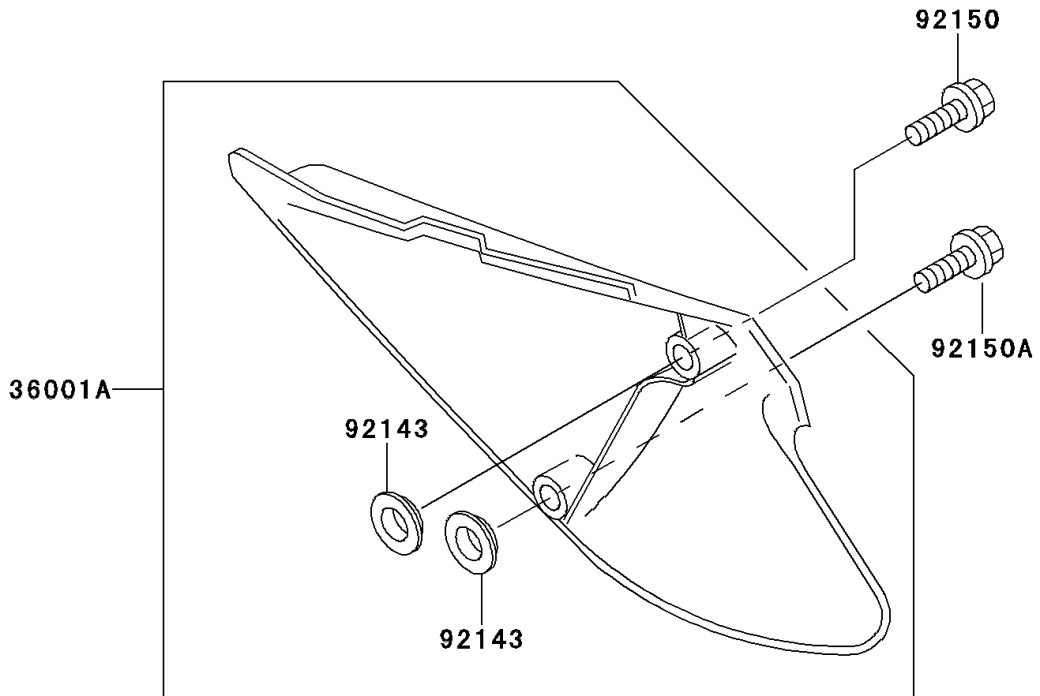

2000 KX100 PARTS DIAGRAM

Side Covers

F2611

2000 KX100 PARTS LIST

Side Covers

ITEM NAME	PART NUMBER	QUANTITY
COVER-SIDE,LH,P.WHITE (Ref # 36001)	36001-1584-6F	1
COVER-SIDE,RH,P.WHITE (Ref # 36001A)	36001-1585-6F	1
COLLAR (Ref # 92143)	92143-1196	4
BOLT,6X20 (Ref # 92150)	92150-1339	2
BOLT,6X14 (Ref # 92150A)	92150-1340	2
DAMPER (Ref # 92160)	92160-1899	1