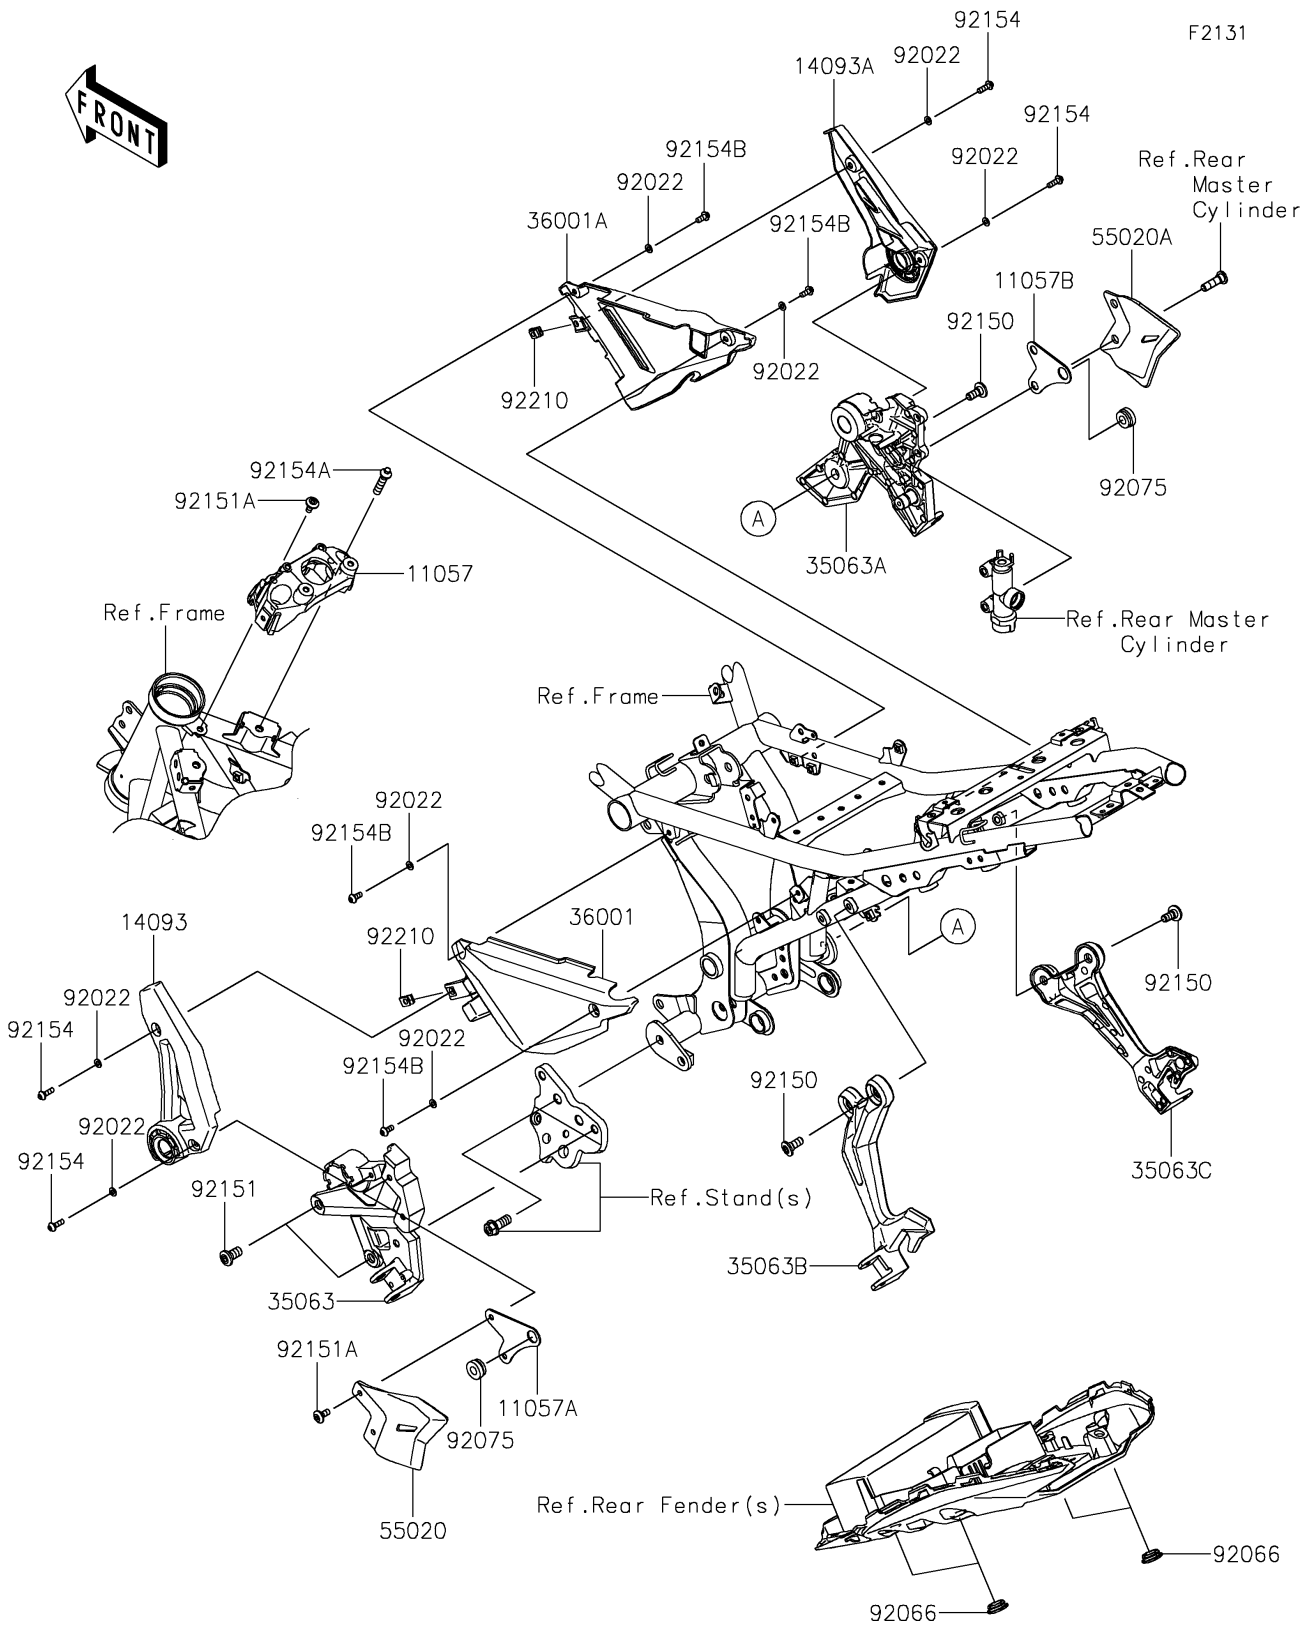

2020 Ninja® 650 PARTS DIAGRAM

Frame Fittings

2020 Ninja® 650 PARTS LIST

Frame Fittings

ITEM NAME	PART NUMBER	QUANTITY
BRACKET,IG. SWITCH (Ref # 11057)	11057-0079	1
BRACKET,STEP STAY,LH (Ref # 11057A)	11057-0476	1
BRACKET,STEP STAY,RH (Ref # 11057B)	11057-0477	1
COVER,STEP,LH,F.S.BLACK (Ref # 14093)	14093-0480-18T	1
COVER,STEP,RH,F.S.BLACK (Ref # 14093A)	14093-0623-18T	1
STAY,STEP,FR,LH,F.S.BLACK (Ref # 35063)	35063-1348-18R	1
STAY,STEP,FR,RH,F.S.BLACK (Ref # 35063A)	35063-1349-18R	1
STAY,STEP,RR,LH,F.S.BLACK (Ref # 35063B)	35063-1350-18R	1
STAY,STEP,RR,RH,F.S.BLACK (Ref # 35063C)	35063-1351-18R	1
COVER-SIDE,LH (Ref # 36001)	36001-0642	1
COVER-SIDE,RH (Ref # 36001A)	36001-0643	1
GUARD,HEEL,LH (Ref # 55020)	55020-1956	1
GUARD,HEEL,RH (Ref # 55020A)	55020-1957	1
WASHER,5.1X10X1.0 (Ref # 92022)	92022-1977	8
PLUG (Ref # 92066)	92066-0096	4
DAMPER (Ref # 92075)	92075-277	2
BOLT,SOCKET,8X20 (Ref # 92150)	92150-1760	5
BOLT,SOCKET,10X20 (Ref # 92151)	92151-1557	2
BOLT,SOCKET,6X14 (Ref # 92151A)	92151-1654	3
BOLT,SOCKET,5X16 (Ref # 92154)	92154-0209	4
BOLT,TORX,8X35 (Ref # 92154A)	92154-0730	2
BOLT,SOCKET,5X12 (Ref # 92154B)	92154-0917	4
NUT,PLATE,5MM (Ref # 92210)	92210-0935	2