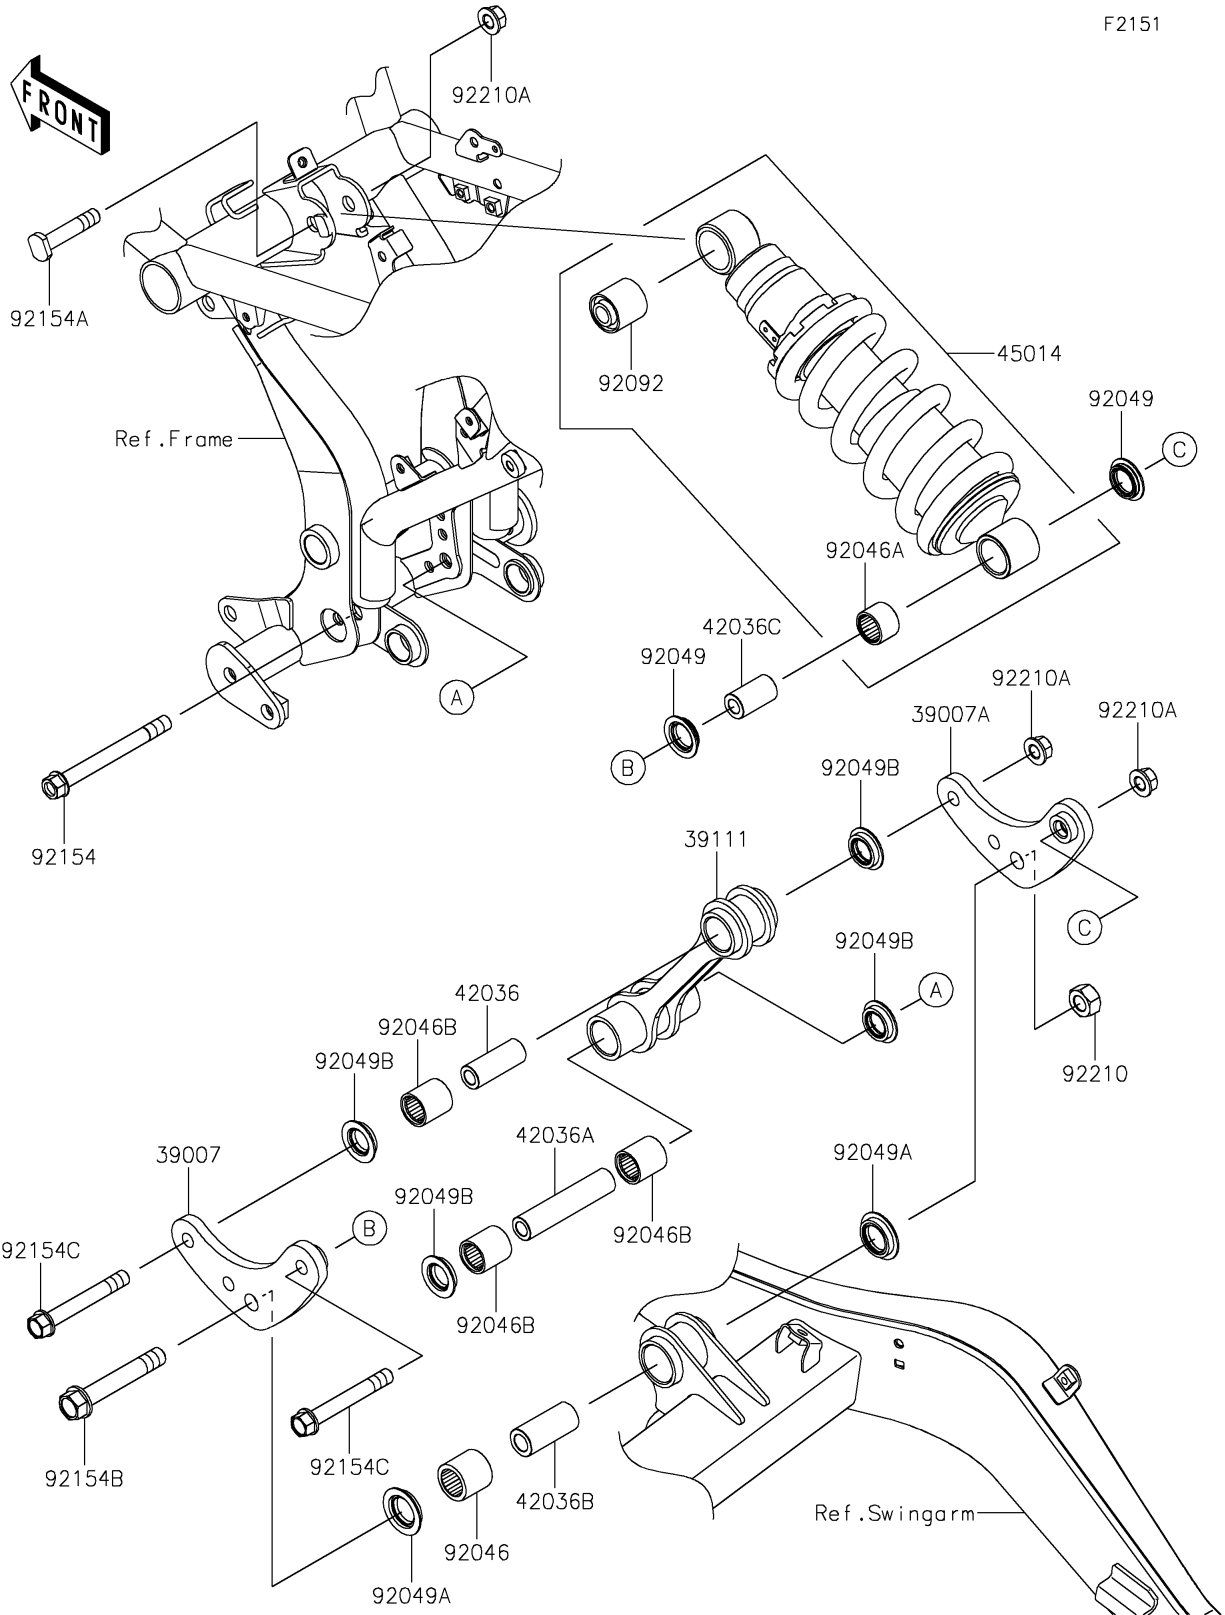

# 2020 Ninja® 650 PARTS DIAGRAM

## Suspension/Shock Absorber

## 2020 Ninja® 650 PARTS LIST

### Suspension/Shock Absorber

ITEM NAME	PART NUMBER	QUANTITY
ARM-SUSP,LH (Ref # 39007)	39007-0401	1
ARM-SUSP,RH (Ref # 39007A)	39007-0402	1
ROD-TIE (Ref # 39111)	39111-0343	1
SLEEVE,10.1X17X44.5 (Ref # 42036)	42036-0718	1
SLEEVE,10.1X17X79.8 (Ref # 42036A)	42036-0787	1
SLEEVE,12.1X20X44.5 (Ref # 42036B)	42036-0788	1
SLEEVE,10.1X18X32 (Ref # 42036C)	42036-1344	1
SHOCKABSORBER,P.SILVER (Ref # 45014)	45014-0565-458	1
BEARING-NEEDLE,7E-HVS20X27X25 (Ref # 92046)	92046-1236	1
BEARING-NEEDLE,SFYZM182417 (Ref # 92046A)	92046-1272	1
BEARING-NEEDLE,SFYZM172425 (Ref # 92046B)	92046-1273	3
SEAL-OIL (Ref # 92049)	92049-0133	2
SEAL-OIL,ARM (Ref # 92049A)	92049-1109	2
SEAL-OIL,MHA17245.7F (Ref # 92049B)	92049-1223	4
BUSHING-RUBBER (Ref # 92092)	92092-1058	1
BOLT,FLANGED,10X100 (Ref # 92154)	92154-1257	1
BOLT,10X50 (Ref # 92154A)	92154-2165	1
BOLT,FLANGED,12X75 (Ref # 92154B)	92154-2166	1
BOLT,FLANGED,10X75 (Ref # 92154C)	92154-2226	2
NUT,LOCK,12MM (Ref # 92210)	92210-0274	1
NUT,LOCK,FLANGED,10MM (Ref # 92210A)	92210-1139	3