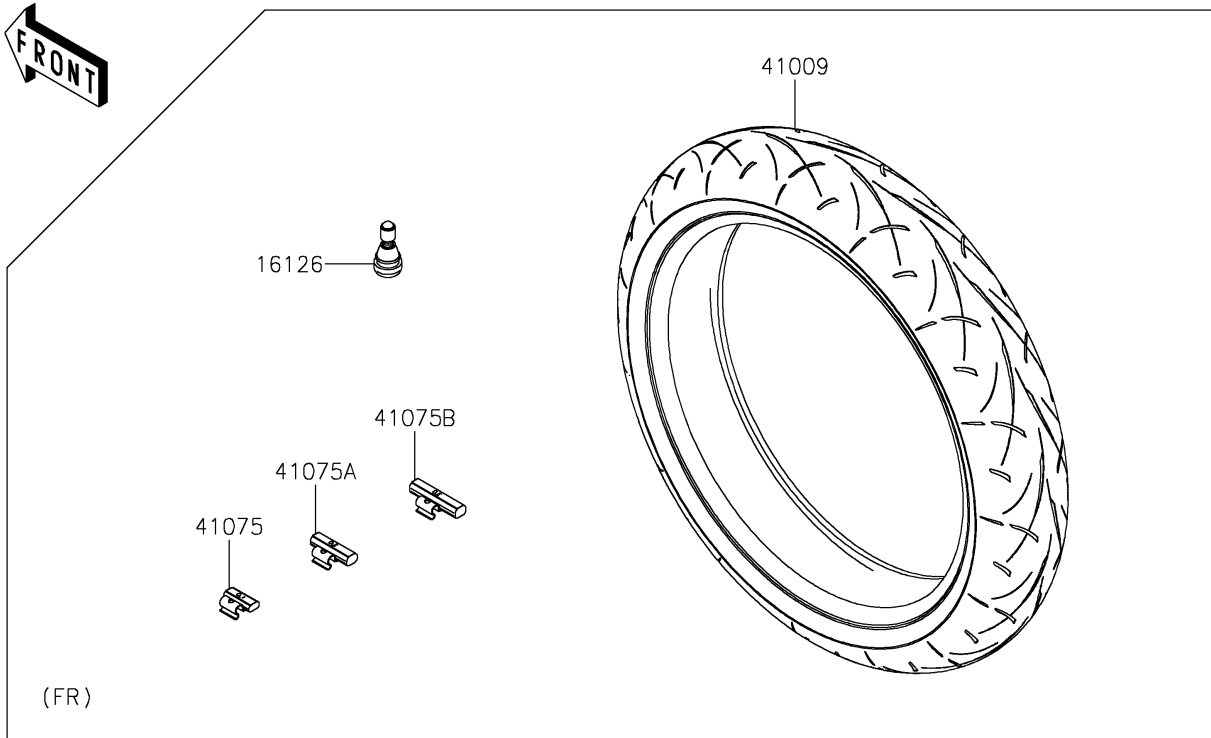

2020 Ninja® 650 PARTS DIAGRAM

Tires

F2210

2020 Ninja® 650 PARTS LIST

Tires

ITEM NAME	PART NUMBER	QUANTITY
VALVE,TIRE (Ref # 16126)	16126-1140	2
TIRE,FR,120/70ZR17(58W) (Ref # 41009)	41009-0832	1
TIRE,RR,160/60ZR17(69W) (Ref # 41009A)	41009-0833	1
BALANCER-WHEEL,10G,SILVER (Ref # 41075)	41075-0007	AR
BALANCER-WHEEL,20G,SILVER (Ref # 41075A)	41075-0008	AR
BALANCER-WHEEL,30G,SILVER (Ref # 41075B)	41075-0009	AR