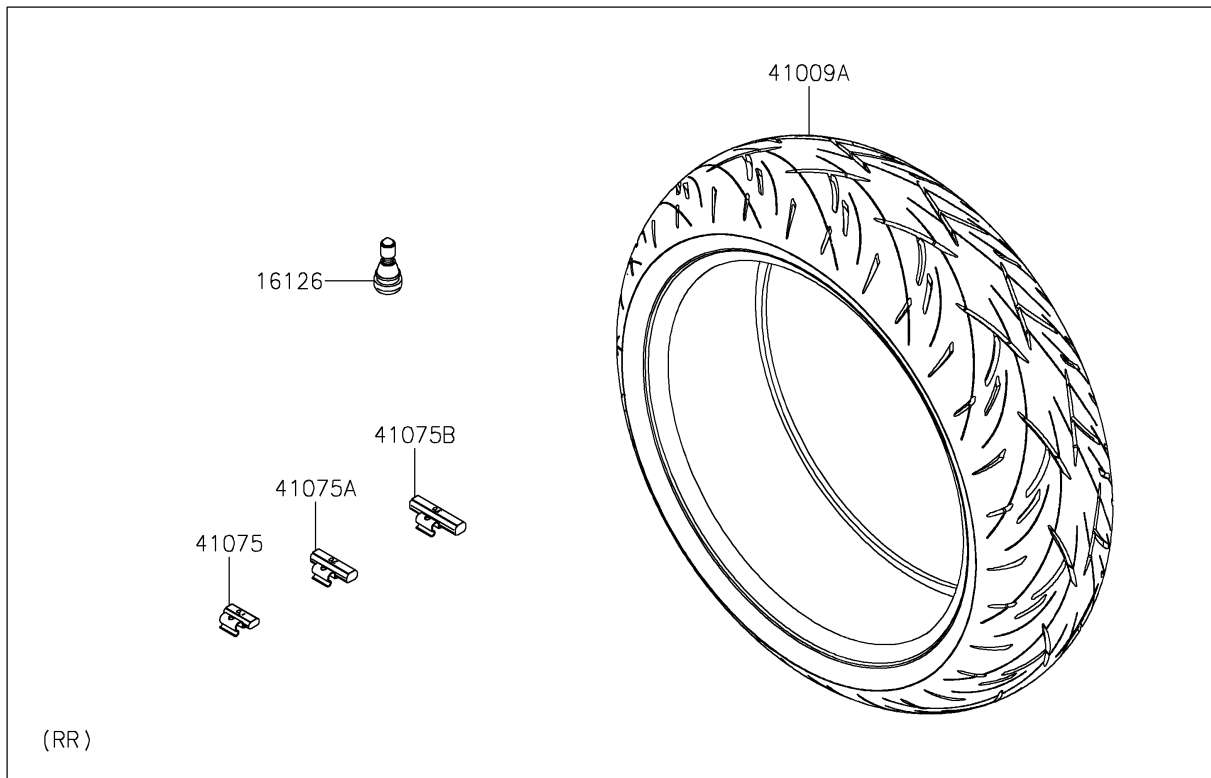

2020 Ninja® 650 PARTS DIAGRAM

Tires

F2210

2020 Ninja® 650 PARTS LIST

Tires

ITEM NAME	PART NUMBER	QUANTITY
VALVE,TIRE (Ref # 16126)	16126-1140	2
TIRE,FR,120/70ZR17(58W) (Ref # 41009)	41009-0832	1
TIRE,RR,160/60ZR17(69W) (Ref # 41009A)	41009-0833	1
BALANCER-WHEEL,10G,SILVER (Ref # 41075)	41075-0007	AR
BALANCER-WHEEL,20G,SILVER (Ref # 41075A)	41075-0008	AR
BALANCER-WHEEL,30G,SILVER (Ref # 41075B)	41075-0009	AR