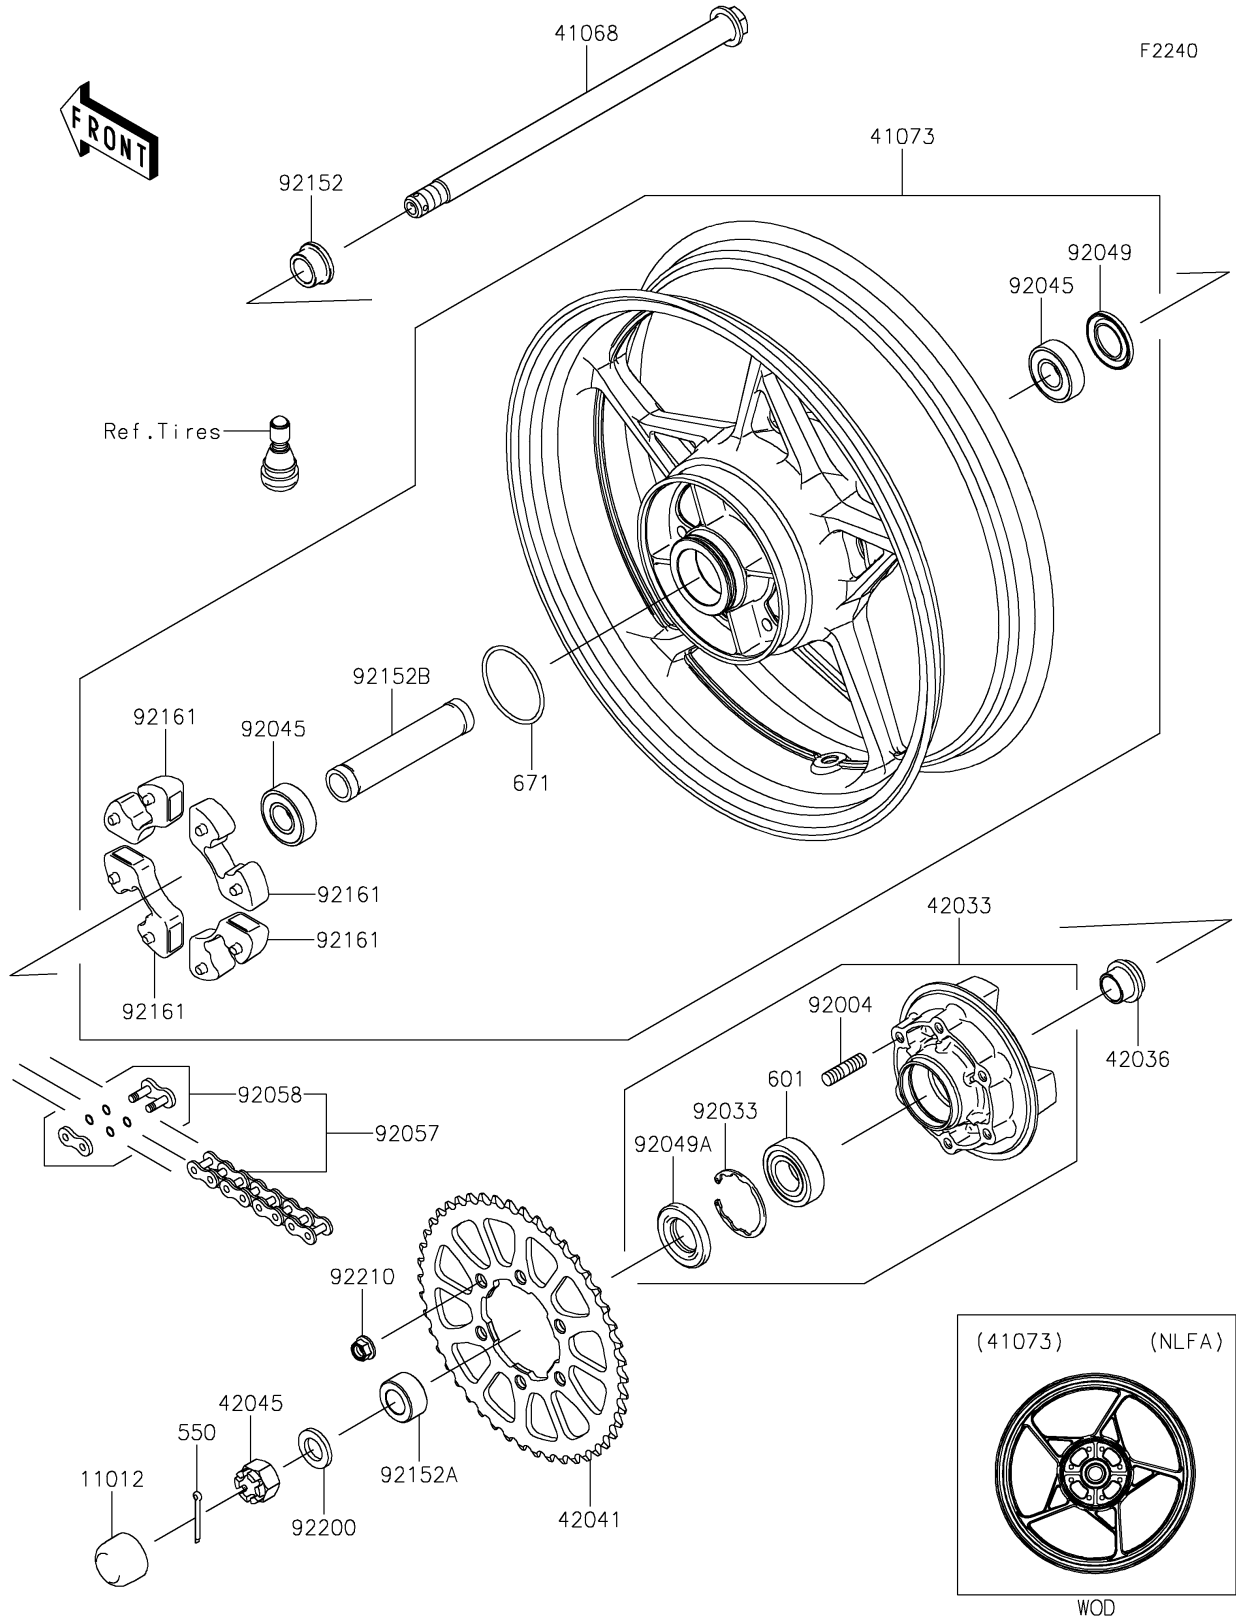

2020 Ninja® 650 PARTS DIAGRAM

Rear Wheel/Chain

2020 Ninja® 650 PARTS LIST

Rear Wheel/Chain

ITEM NAME	PART NUMBER	QUANTITY
-----------	-------------	----------