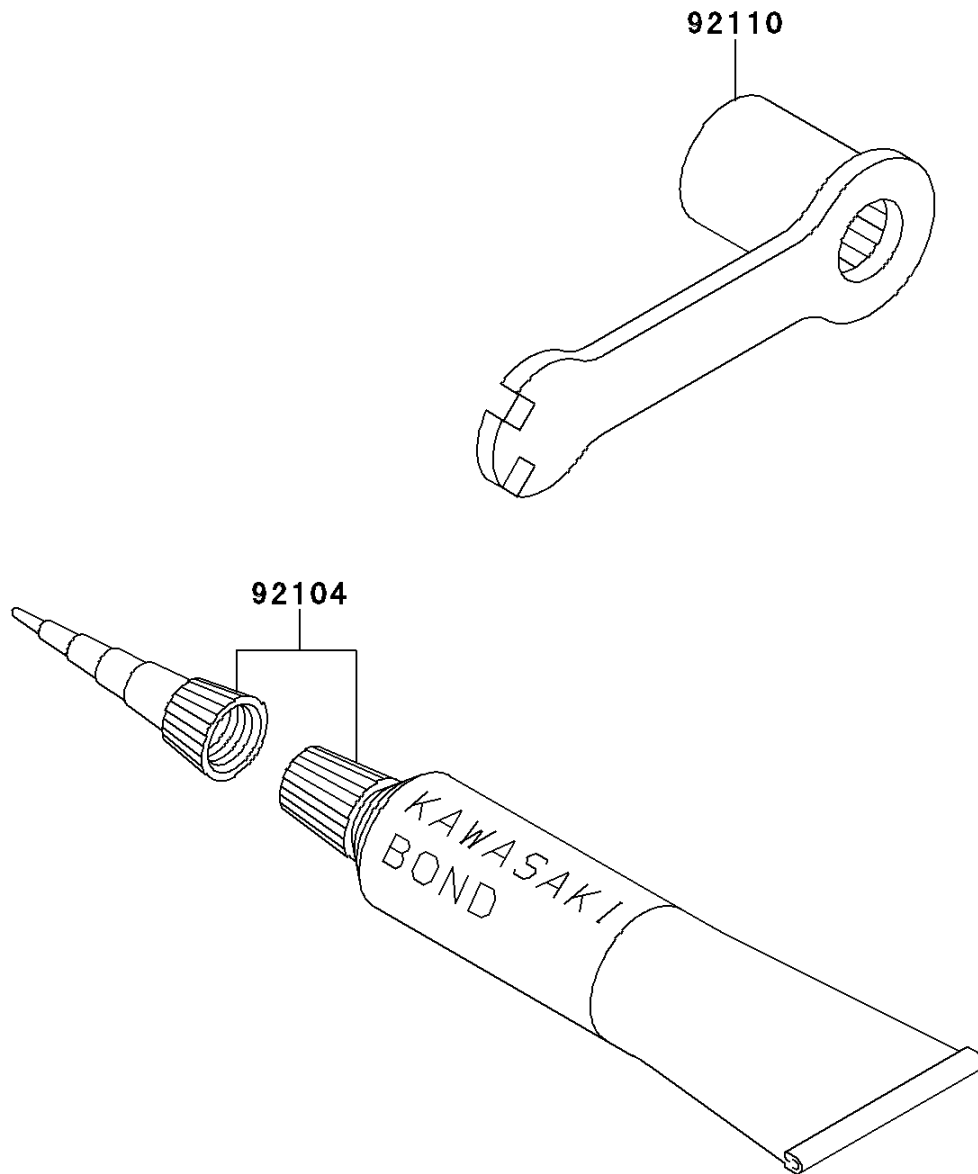

1999 KX100 PARTS DIAGRAM

Owner's Tools

F2810

1999 KX100 PARTS LIST

Owner's Tools

ITEM NAME	PART NUMBER	QUANTITY
GASKET-LIQUID,TUBE,100G,SILVER (Ref # 92104)	92104-002	1
TOOL-WRENCH,BOX,21MM&SPOKE (Ref # 92110)	92110-1119	1