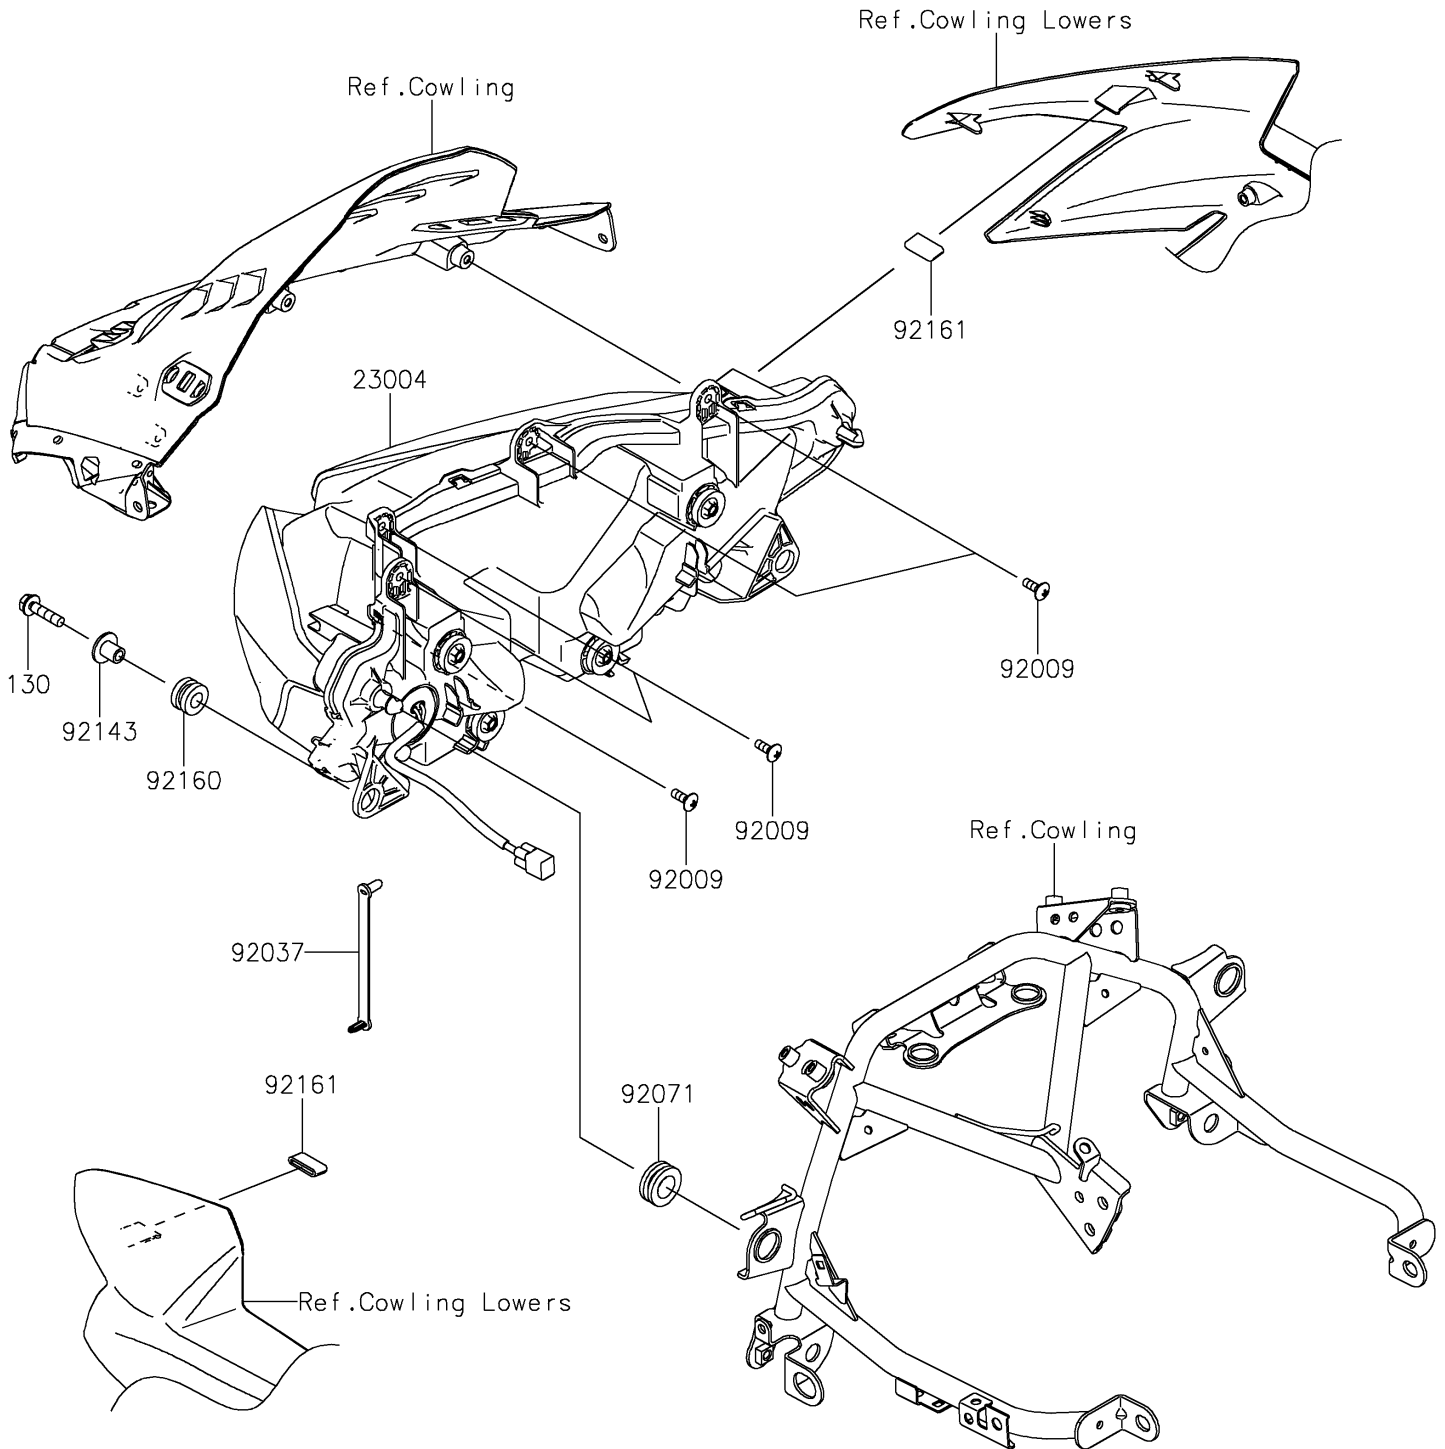

2020 Ninja® 650 PARTS DIAGRAM

Headlight(s)

F2710

2020 Ninja® 650 PARTS LIST

Headlight(s)

ITEM NAME	PART NUMBER	QUANTITY
BOLT-FLANGED,6X25 (Ref # 130)	130BA0625	2
LAMP-HEAD,LED (Ref # 23004)	23004-0395	1
SCREW,TAPPING,5X14 (Ref # 92009)	92009-1197	5
CLAMP,SPEED,L=80.5 (Ref # 92037)	92037-1903	1
GROMMET (Ref # 92071)	92071-1131	2
COLLAR (Ref # 92143)	92143-1353	2
DAMPER,10X20X12 (Ref # 92160)	92160-1167	2
DAMPER,12X23 (Ref # 92161)	92161-1367	2