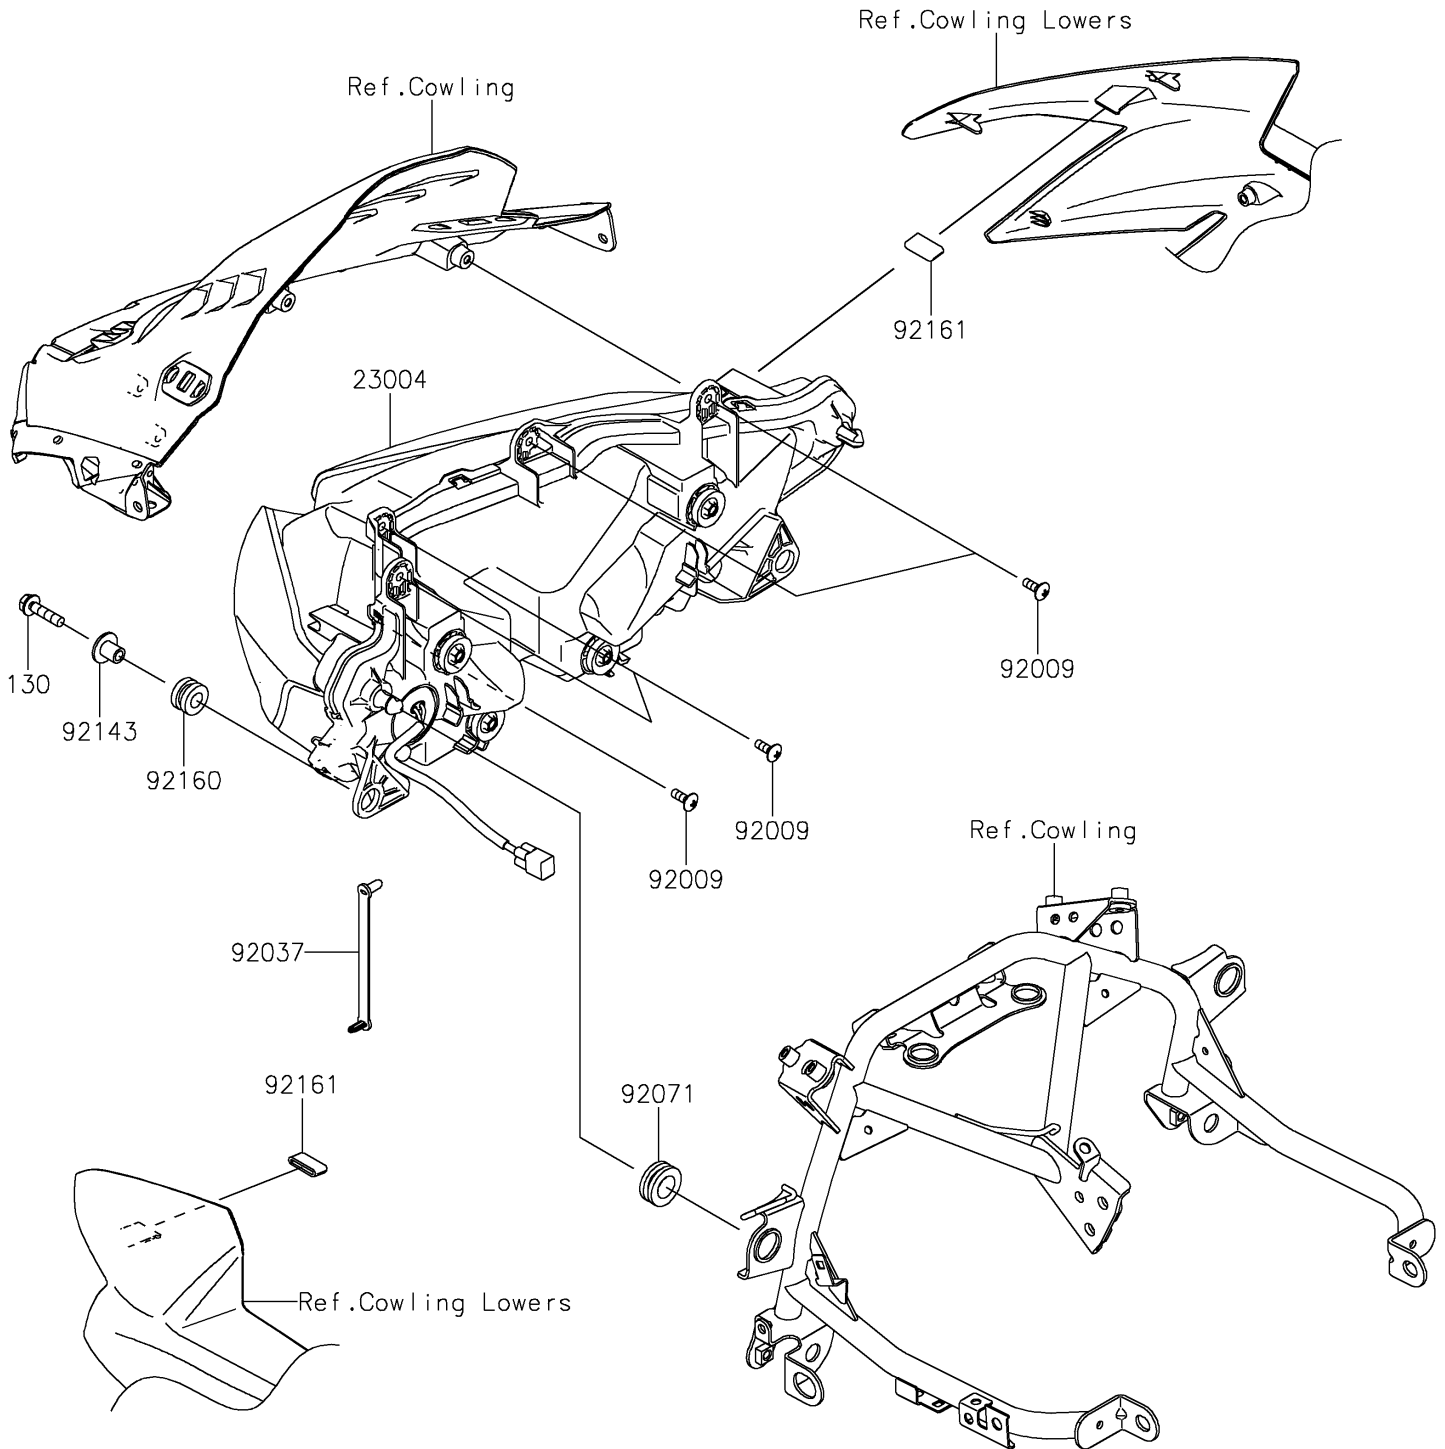

2020 Ninja® 650 KRT Edition PARTS DIAGRAM

Headlight(s)

F2710

2020 Ninja® 650 KRT Edition PARTS LIST

Headlight(s)

ITEM NAME	PART NUMBER	QUANTITY
BOLT-FLANGED,6X25 (Ref # 130)	130BA0625	2
LAMP-HEAD,LED (Ref # 23004)	23004-0395	1
SCREW,TAPPING,5X14 (Ref # 92009)	92009-1197	5
CLAMP,SPEED,L=80.5 (Ref # 92037)	92037-1903	1
GROMMET (Ref # 92071)	92071-1131	2
COLLAR (Ref # 92143)	92143-1353	2
DAMPER,10X20X12 (Ref # 92160)	92160-1167	2
DAMPER,12X23 (Ref # 92161)	92161-1367	2