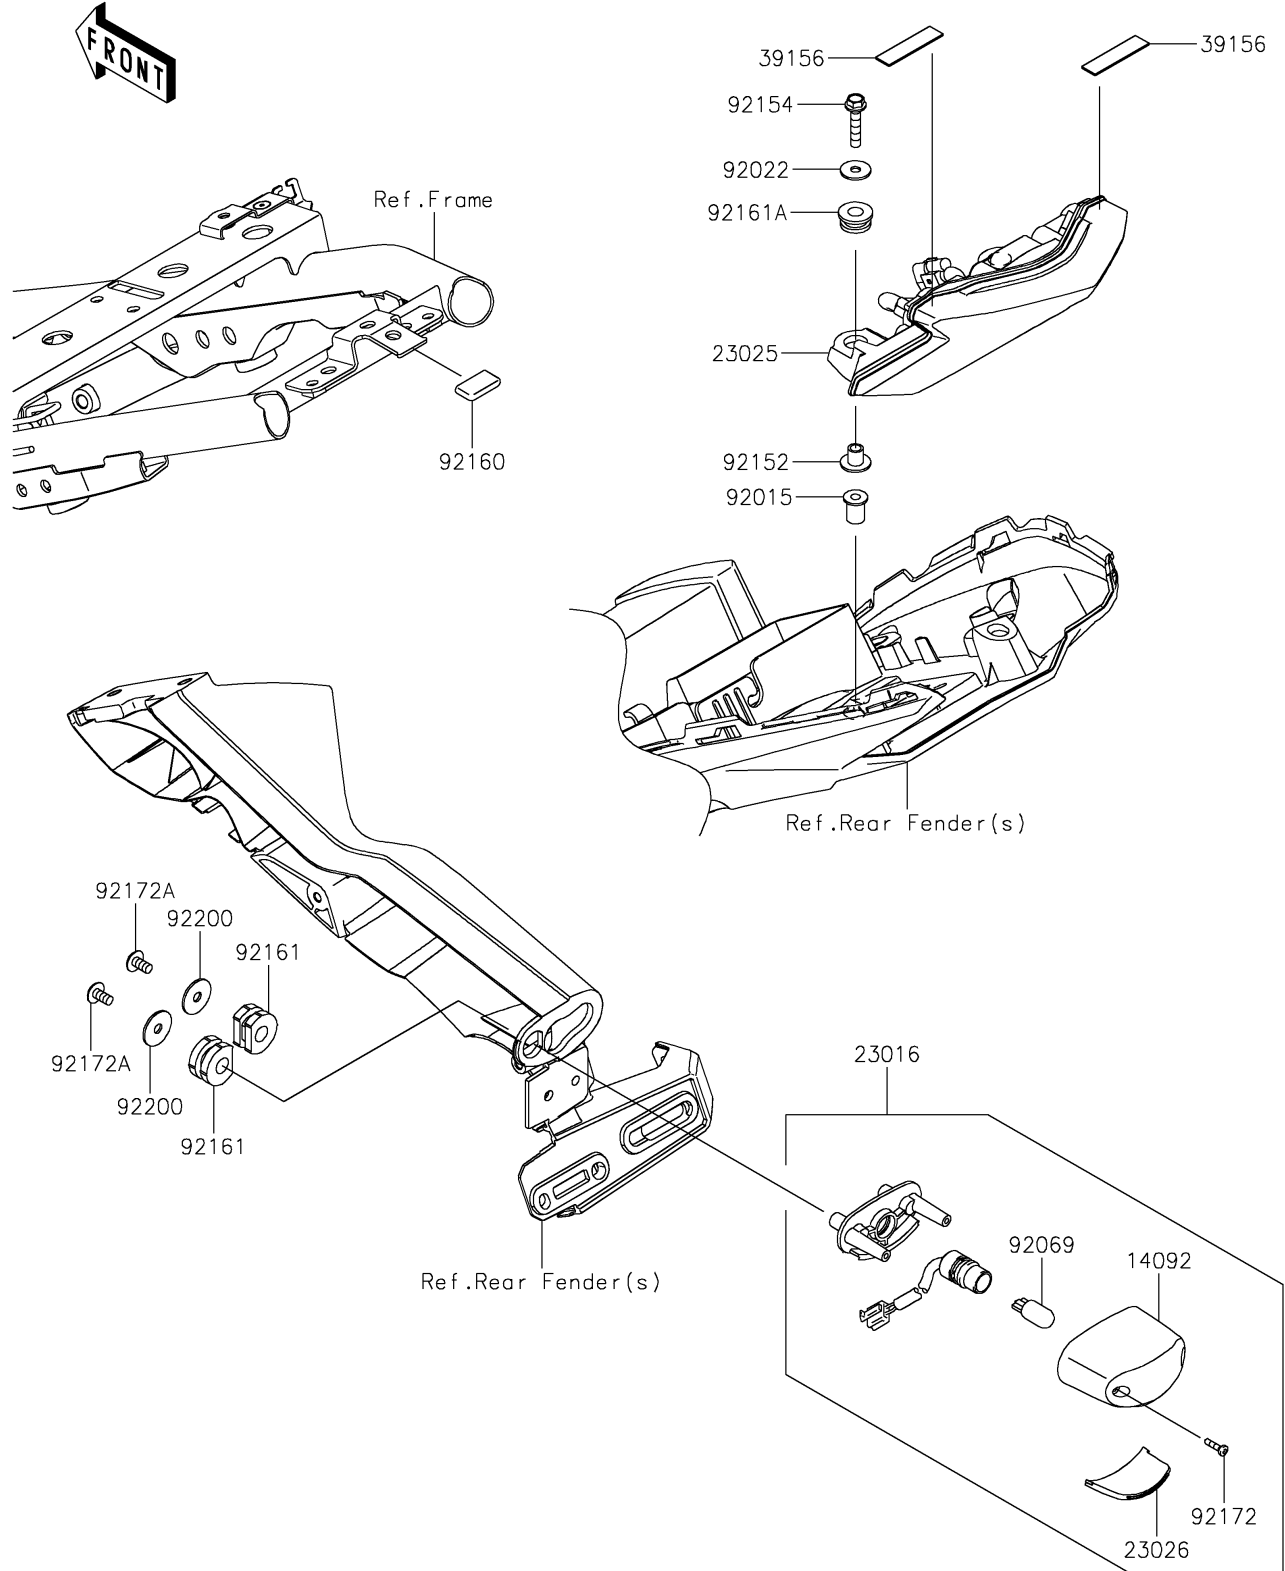

2020 Ninja® 650 PARTS DIAGRAM

Taillight(s)

F2720

2020 Ninja® 650 PARTS LIST

Taillight(s)

ITEM NAME	PART NUMBER	QUANTITY
COVER,LICENSE LAMP (Ref # 14092)	14092-0001	1
LAMP-ASSY,LICENSE (Ref # 23016)	23016-0607	1
LAMP-TAIL,LED (Ref # 23025)	23025-0362	1
LENS,LICENCE LAMP (Ref # 23026)	23026-0028	1
PAD,40X10X1 (Ref # 39156)	39156-2595	2
NUT,WELL,5MM (Ref # 92015)	92015-1757	2
WASHER,5.2X16X1.2 (Ref # 92022)	92022-263	2
BULB,12V 5W (Ref # 92069)	92069-1016	1
COLLAR (Ref # 92152)	92152-1592	2
BOLT,FLANGED,5X25 (Ref # 92154)	92154-0846	2
DAMPER (Ref # 92160)	92160-1190	1
DAMPER (Ref # 92161)	92161-0776	2
DAMPER,8X18X8.1 (Ref # 92161A)	92161-1369	2
SCREW,TAPPING,2.9X13 (Ref # 92172)	92172-0343	2
SCREW,TAPPING,5X16 (Ref # 92172A)	92172-0427	2
WASHER,5.5X20X1.2 (Ref # 92200)	92200-0284	2