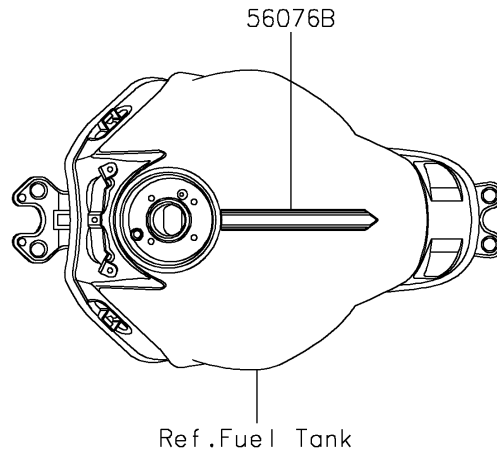

2020 Ninja® 650 PARTS DIAGRAM

Decals(White)(NLF)

F2861A

2020 Ninja® 650 PARTS LIST

Decals(White)(NLF)

ITEM NAME	PART NUMBER	QUANTITY
MARK,FUEL TANK,KAWASAKI (Ref # 56054)	56054-1477	2
MARK,WINDSHIELD,KAWASAKI (Ref # 56054A)	56054-2261	1
MARK,TAIL COVER,650 (Ref # 56054B)	56054-2716	2
PATTERN,SIDE COWL.,LH (Ref # 56076)	56076-0972	1
PATTERN,SIDE COWL.,RH (Ref # 56076A)	56076-0973	1
PATTERN,FUEL TANK (Ref # 56076B)	56076-0974	1