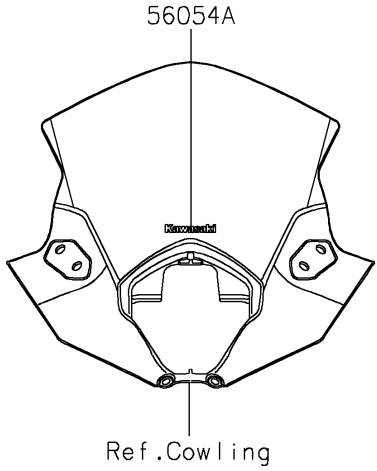

2020 Ninja® 650 PARTS DIAGRAM

Decals(White)(NLF)

F2861A

2020 Ninja® 650 PARTS LIST

Decals(White)(NLF)

ITEM NAME	PART NUMBER	QUANTITY
MARK,FUEL TANK,KAWASAKI (Ref # 56054)	56054-1477	2
MARK,WINDSHIELD,KAWASAKI (Ref # 56054A)	56054-2261	1
MARK,TAIL COVER,650 (Ref # 56054B)	56054-2716	2
PATTERN,SIDE COWL.,LH (Ref # 56076)	56076-0972	1
PATTERN,SIDE COWL.,RH (Ref # 56076A)	56076-0973	1
PATTERN,FUEL TANK (Ref # 56076B)	56076-0974	1