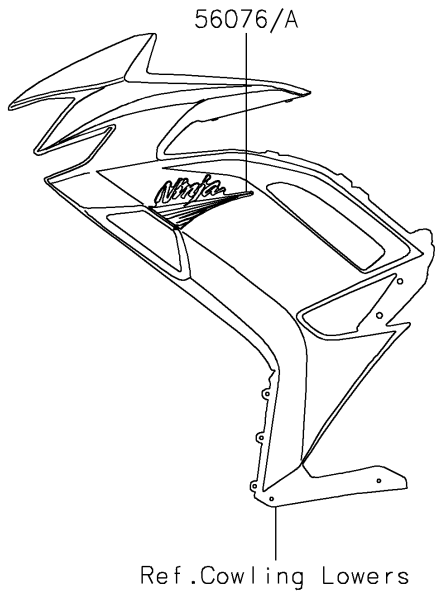

2020 Ninja® 650 PARTS DIAGRAM

Decals(White)(NLF)

F2861A

2020 Ninja® 650 PARTS LIST

Decals(White)(NLF)

ITEM NAME	PART NUMBER	QUANTITY
MARK,FUEL TANK,KAWASAKI (Ref # 56054)	56054-1477	2
MARK,WINDSHIELD,KAWASAKI (Ref # 56054A)	56054-2261	1
MARK,TAIL COVER,650 (Ref # 56054B)	56054-2716	2
PATTERN,SIDE COWL.,LH (Ref # 56076)	56076-0972	1
PATTERN,SIDE COWL.,RH (Ref # 56076A)	56076-0973	1
PATTERN,FUEL TANK (Ref # 56076B)	56076-0974	1