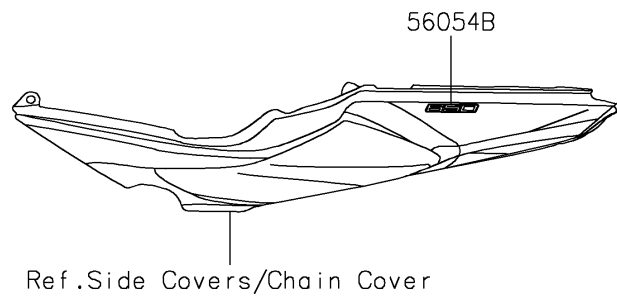

2020 Ninja® 650 PARTS DIAGRAM

Decals(White)(NLF)

F2861A

2020 Ninja® 650 PARTS LIST

Decals(White)(NLF)

ITEM NAME	PART NUMBER	QUANTITY
MARK,FUEL TANK,KAWASAKI (Ref # 56054)	56054-1477	2
MARK,WINDSHIELD,KAWASAKI (Ref # 56054A)	56054-2261	1
MARK,TAIL COVER,650 (Ref # 56054B)	56054-2716	2
PATTERN,SIDE COWL.,LH (Ref # 56076)	56076-0972	1
PATTERN,SIDE COWL.,RH (Ref # 56076A)	56076-0973	1
PATTERN,FUEL TANK (Ref # 56076B)	56076-0974	1