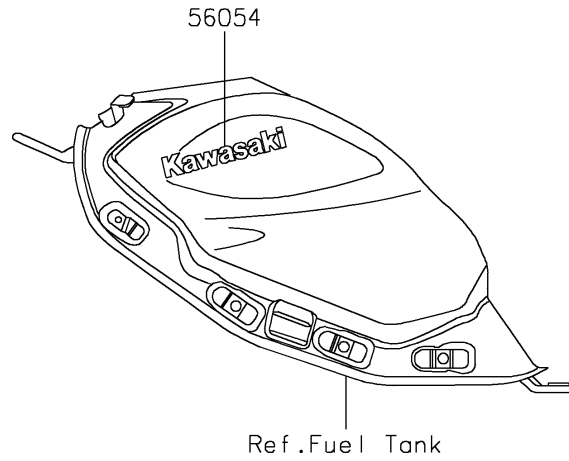

2020 Ninja® 650 PARTS DIAGRAM

Decals(White)(NLF)

F2861A

2020 Ninja® 650 PARTS LIST

Decals(White)(NLF)

ITEM NAME	PART NUMBER	QUANTITY
MARK,FUEL TANK,KAWASAKI (Ref # 56054)	56054-1477	2
MARK,WINDSHIELD,KAWASAKI (Ref # 56054A)	56054-2261	1
MARK,TAIL COVER,650 (Ref # 56054B)	56054-2716	2
PATTERN,SIDE COWL.,LH (Ref # 56076)	56076-0972	1
PATTERN,SIDE COWL.,RH (Ref # 56076A)	56076-0973	1
PATTERN,FUEL TANK (Ref # 56076B)	56076-0974	1