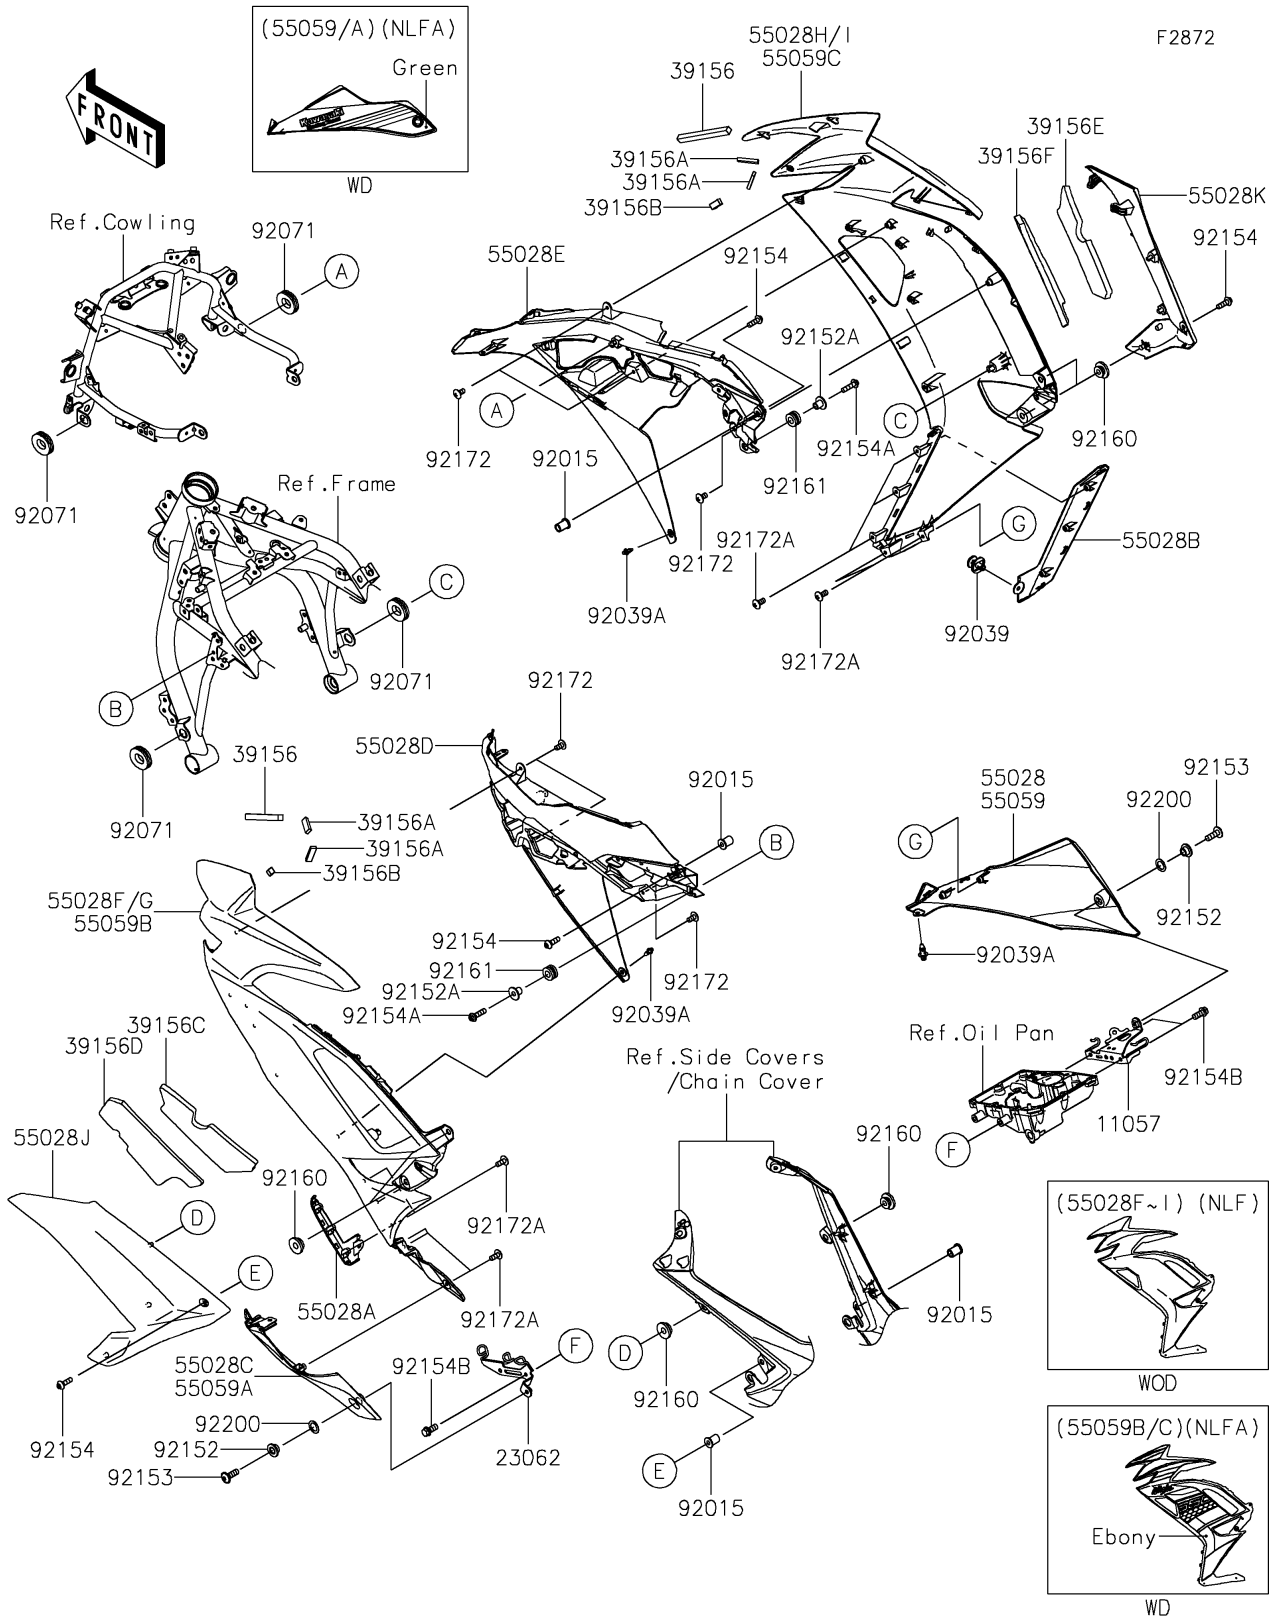

2020 Ninja® 650 PARTS DIAGRAM

Cowling Lower

2020 Ninja® 650 PARTS LIST

Cowling Lowers

ITEM NAME	PART NUMBER	QUANTITY
BRACKET,LWR COWL.,RH (Ref # 11057)	11057-0133	1
BRACKET-COMP,LWR,LH (Ref # 23062)	23062-1247	1
PAD,120X10X10 (Ref # 39156)	39156-2502	2
PAD,37X10X5 (Ref # 39156A)	39156-2504	4
PAD,20X10X8 (Ref # 39156B)	39156-2581	2
PAD,SIDE COWL.,RR,LH,UPP (Ref # 39156C)	39156-2621	1
PAD,SIDE COWL.,RR,LH,LWR (Ref # 39156D)	39156-2622	1
PAD,SIDE COWL.,RR,RH,UPP (Ref # 39156E)	39156-2623	1
PAD,SIDE COWL.,RR,RH,LWR (Ref # 39156F)	39156-2624	1
COWLING,LWR,RH,M.S.BLACK (Ref # 55028)	55028-0599-660	1
COWLING,LWR,FR,LH (Ref # 55028A)	55028-0600	1
COWLING,LWR,FR,RH (Ref # 55028B)	55028-0601	1
COWLING,LWR,LH,M.S.BLACK (Ref # 55028C)	55028-0634-660	1
COWLING,SIDE,CNT,LH (Ref # 55028D)	55028-0717	1
COWLING,SIDE,CNT,RH (Ref # 55028E)	55028-0718	1
COWLING,SIDE,LH,P.B.WHITE (Ref # 55028F)	55028-0769-54X	1
COWLING,SIDE,LH,M.S.BLACK (Ref # 55028G)	55028-0769-660	1
COWLING,SIDE,RH,P.B.WHITE (Ref # 55028H)	55028-0770-54X	1
COWLING,SIDE,RH,M.S.BLACK (Ref # 55028I)	55028-0770-660	1
COWLING,SIDE,RR,LH (Ref # 55028J)	55028-0797	1
COWLING,SIDE,RR,RH (Ref # 55028K)	55028-0798	1
NUT,WELL,5MM (Ref # 92015)	92015-1757	4
RIVET,HOLE 8MM (Ref # 92039)	92039-0014	1
RIVET (Ref # 92039A)	92039-0709	3
GROMMET (Ref # 92071)	92071-1043	4
COLLAR (Ref # 92152)	92152-1359	2
COLLAR (Ref # 92152A)	92152-1592	2
BOLT,6X18 (Ref # 92153)	92153-0478	2
BOLT,SOCKET,5X16 (Ref # 92154)	92154-0209	4

2020 Ninja® 650 PARTS LIST

Cowling Lowers

ITEM NAME	PART NUMBER	QUANTITY
BOLT,SOCKET,5X20 (Ref # 92154A)	92154-0210	2
BOLT,FLANGED,6X14 (Ref # 92154B)	92154-1426	4
DAMPER (Ref # 92160)	92160-1613	6
DAMPER,8X16X8.6 (Ref # 92161)	92161-0685	2
SCREW,TAPPING,5X10 (Ref # 92172)	92172-0262	6
SCREW,5X12 (Ref # 92172A)	92172-0821	11
WASHER,10.4X15.9X0.5 (Ref # 92200)	92200-0157	2