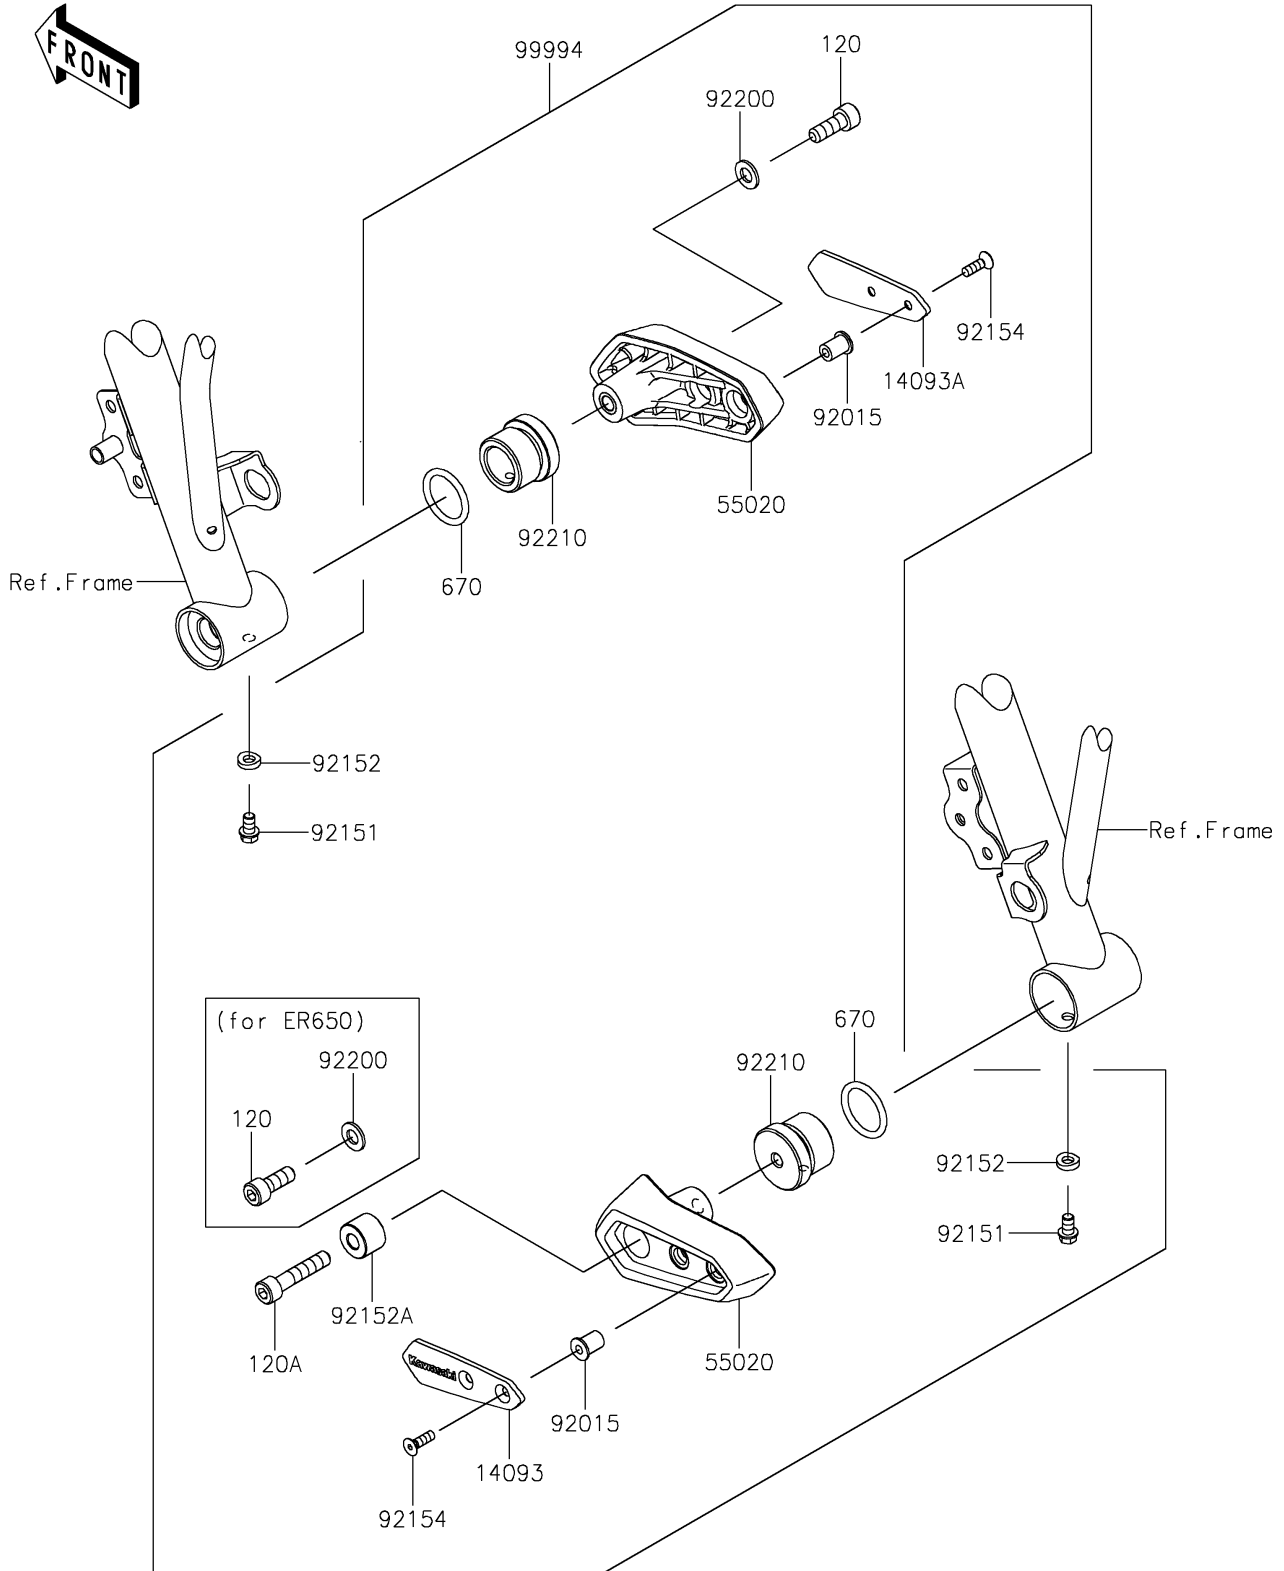

2020 Ninja® 650 PARTS DIAGRAM

Accessory(Frame Slider)

F2910A

2020 Ninja® 650 PARTS LIST

Accessory(Frame Slider)

ITEM NAME	PART NUMBER	QUANTITY
BOLT-SOCKET,8X22 (Ref # 120)	120CA0822	2
BOLT-SOCKET,8X40 (Ref # 120A)	120CA0840	1
COVER,SLIDER,LH (Ref # 14093)	14093-0350	1
COVER,SLIDER,RH (Ref # 14093A)	14093-0351	1
GUARD (Ref # 55020)	55020-1997	2
O RING,26MM (Ref # 670)	670B3026	2
NUT,WELL,5MM (Ref # 92015)	92015-1757	4
BOLT,6X10 (Ref # 92151)	92151-1277	2
COLLAR,6.3X12 (Ref # 92152)	92152-2236	2
COLLAR,8.3X20X15 (Ref # 92152A)	92152-2237	1
BOLT,SOCKET,5X16 (Ref # 92154)	92154-1014	4
WASHER,8.4X16X1.6 (Ref # 92200)	92200-0807	2
NUT (Ref # 92210)	92210-1505	2
KIT-ACCESSORY,FRAME SLIDER (Ref # 99994)	99994-0797	1