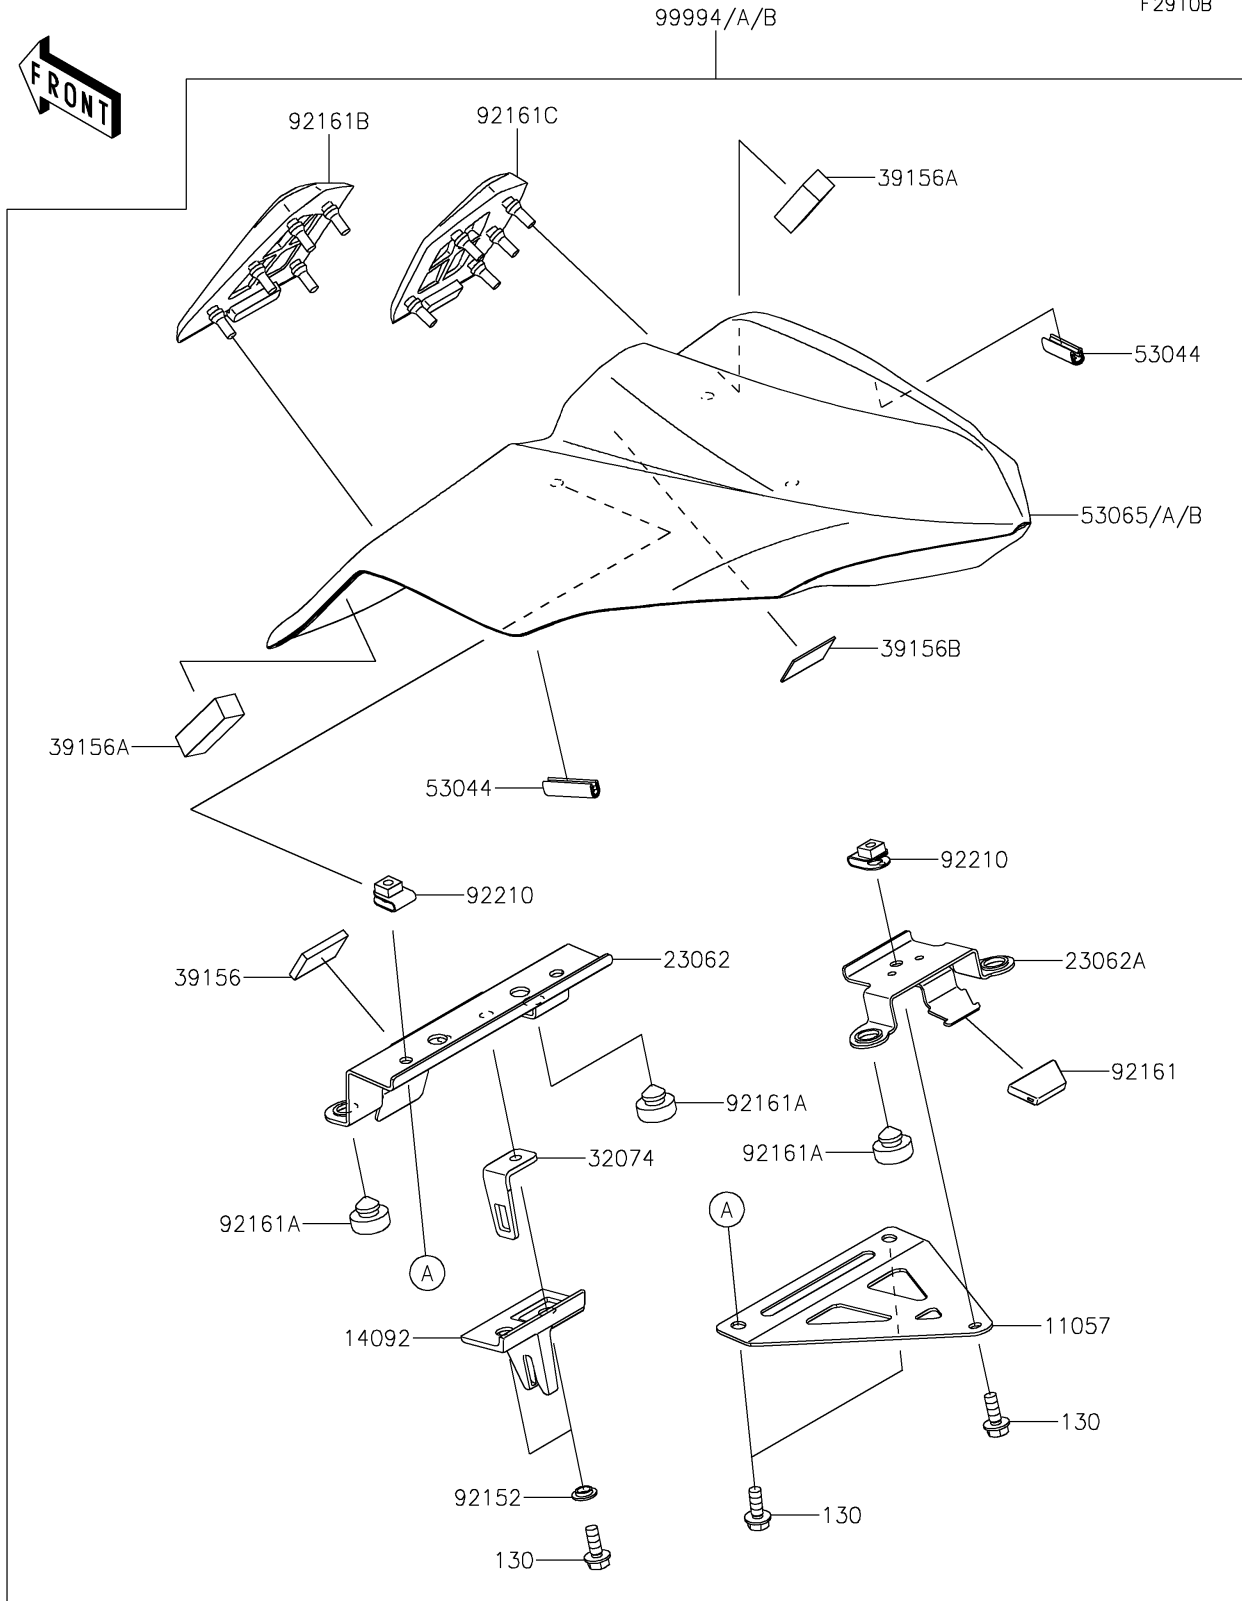

# 2020 Ninja® 650 PARTS DIAGRAM

Accessory(Pillion Seat Cover)

F2910B

## 2020 Ninja® 650 PARTS LIST

Accessory(Pillion Seat Cover)

ITEM NAME	PART NUMBER	QUANTITY
BRACKET,SEAT COVER (Ref # 11057)	11057-0808	1
BOLT-FLANGED,6X16 (Ref # 130)	130BA0616	5
COVER (Ref # 14092)	14092-0248	1
BRACKET-COMP (Ref # 23062)	23062-0907	1
BRACKET-COMP (Ref # 23062A)	23062-0914	1
BRACKET-LOCK (Ref # 32074)	32074-0017	1
PAD,20X30X4 (Ref # 39156)	39156-0705	1
PAD,13X43X12 (Ref # 39156A)	39156-0978	2
PAD,20X30X1 (Ref # 39156B)	39156-2199	1
TRIM,L=30 (Ref # 53044)	53044-0001	2
COVER SEAT,P.B.WHITE (Ref # 53065)	53065-0039-54X	1
COVER SEAT,M.S.BLACK (Ref # 53065A)	53065-0039-660	1
COLLAR (Ref # 92152)	92152-0250	2
DAMPER (Ref # 92161)	92161-0629	1
DAMPER,10X20X8 (Ref # 92161A)	92161-0855	4
DAMPER,COVER SEAT,LH (Ref # 92161B)	92161-1855	1
DAMPER,COVER SEAT,RH (Ref # 92161C)	92161-1856	1
NUT,6MM (Ref # 92210)	92210-0277	3
KIT,SINGLE SEAT COVER,P.B.WHT (Ref # 99994)	99994-0796-54X	1
KIT,SINGLE SEAT COVER,M.S.BLK (Ref # 99994A)	99994-0796-660	1