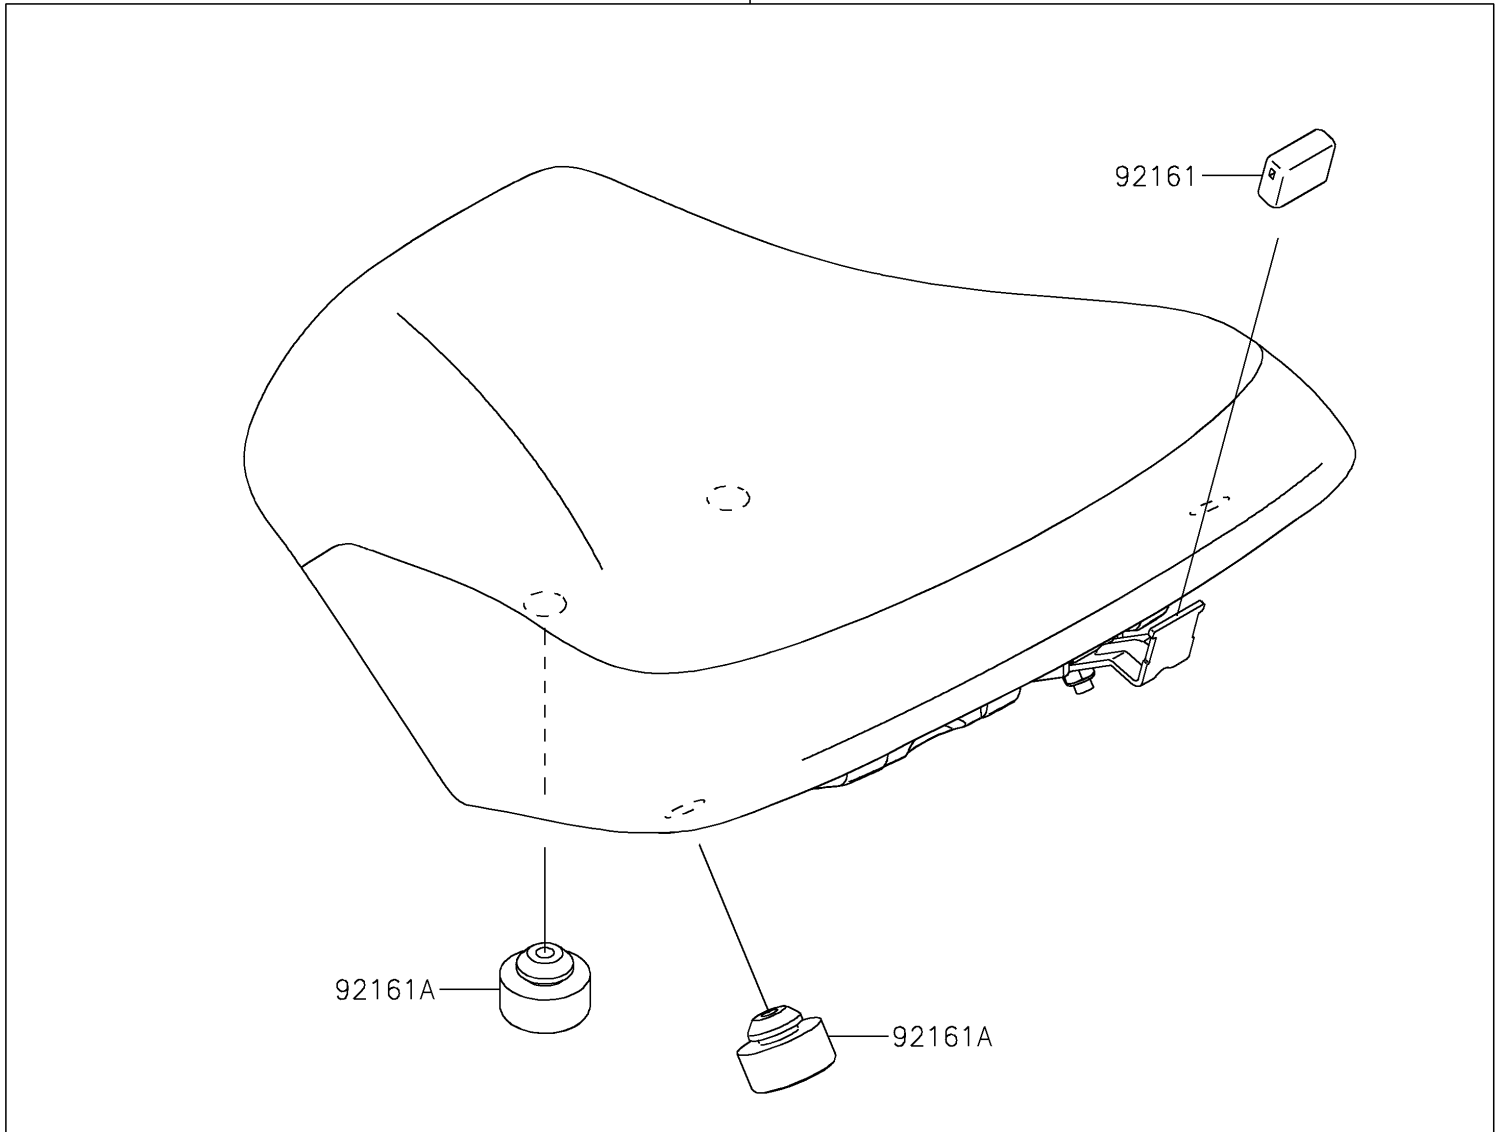

2020 Ninja® 650 PARTS DIAGRAM

Accessory(High Seat)

F2910C

99994

92161 

92161A 

 92161A

2020 Ninja® 650 PARTS LIST

Accessory(High Seat)

ITEM NAME	PART NUMBER	QUANTITY
DAMPER,SEAT BRACKET,FR (Ref # 92161)	92161-1865	1
DAMPER,14X30X14.5 (Ref # 92161A)	92161-1970	4
KIT-ACCESSORY,HIGH-SEAT (Ref # 99994)	99994-1062	1