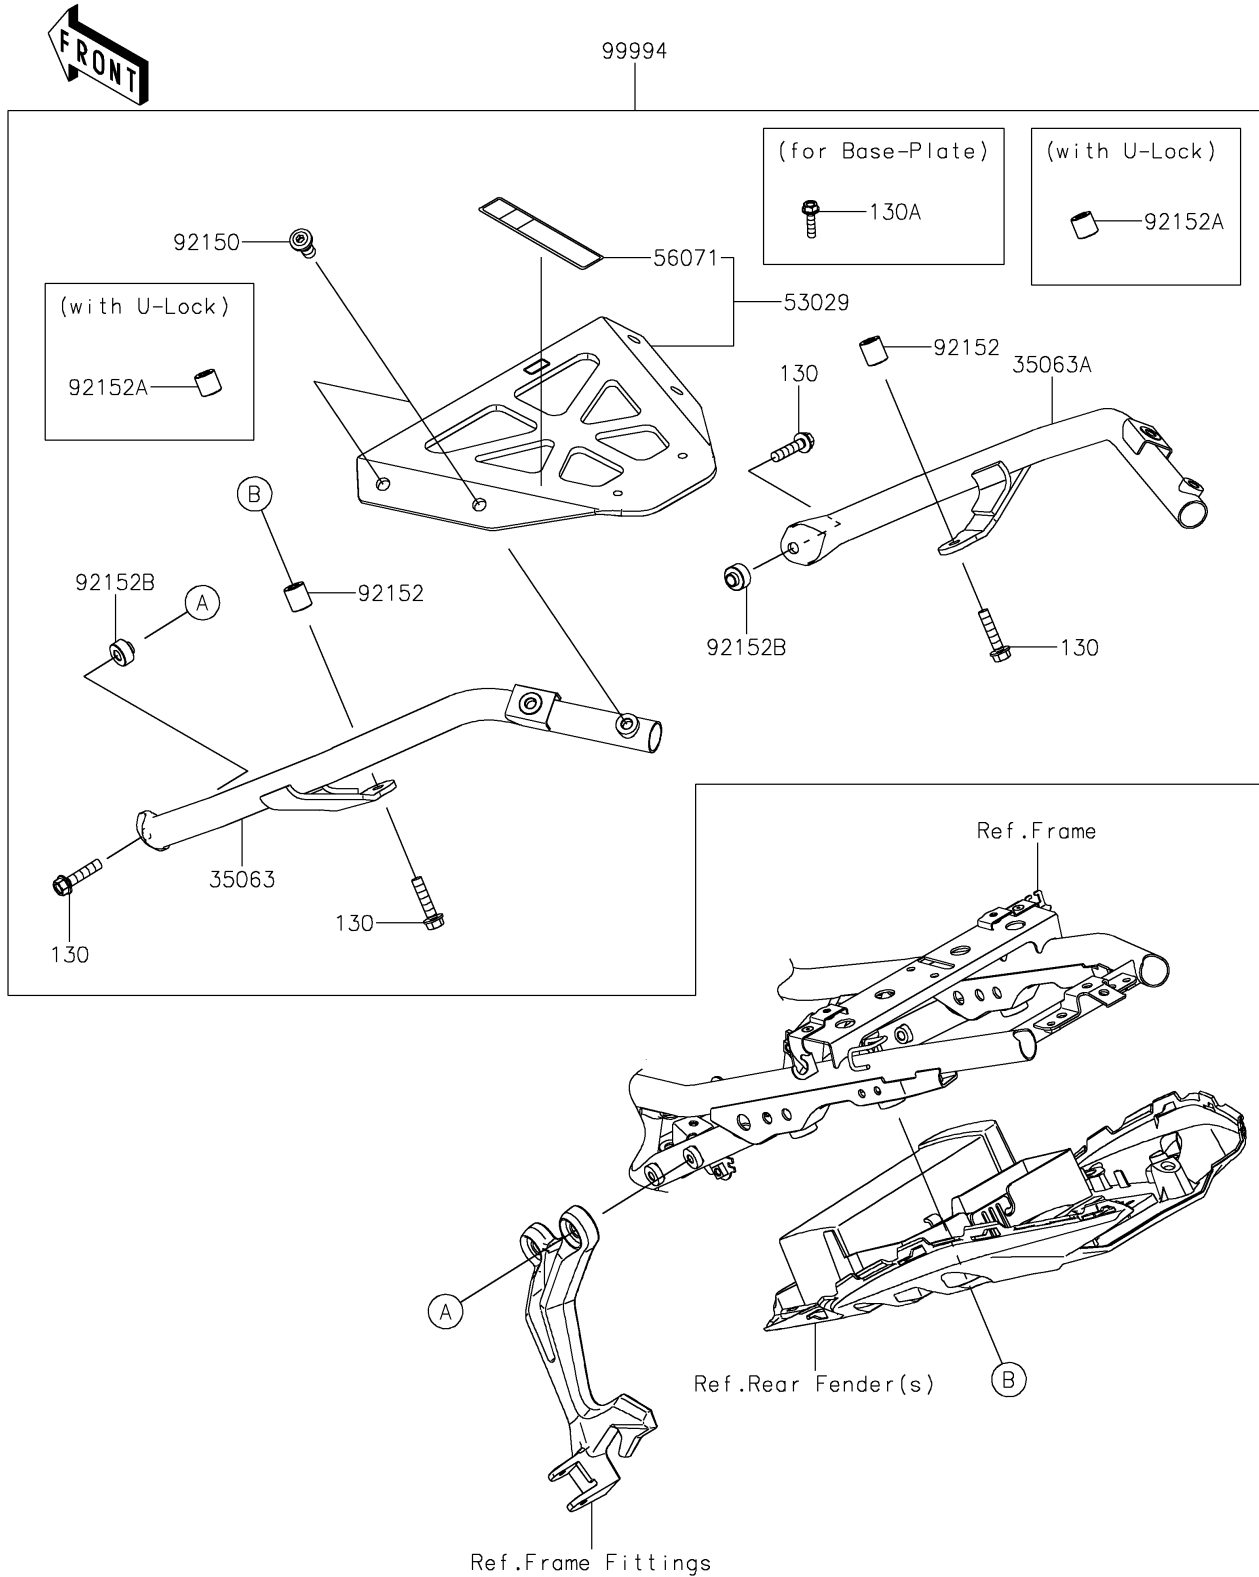

2020 Ninja® 650 PARTS DIAGRAM

Accessory(Topcase Bracket)

F2910G

2020 Ninja® 650 PARTS LIST

Accessory(Topcase Bracket)

ITEM NAME	PART NUMBER	QUANTITY
BOLT-FLANGED,8X35 (Ref # 130)	130CA0835	4
BOLT-FLANGED,6X25 (Ref # 130A)	130CB0625	4
STAY,LH (Ref # 35063)	35063-1353	1
STAY,RH (Ref # 35063A)	35063-1354	1
CARRIER (Ref # 53029)	53029-0353	1
LABEL-WARNING,CARRIER LOADING (Ref # 56071)	56071-0554	1
BOLT,SOCKET,10X25 (Ref # 92150)	92150-1747	4
COLLAR,8.5X17X19 (Ref # 92152)	92152-2234	2
COLLAR,8.5X17X16.7 (Ref # 92152A)	92152-2235	2
COLLAR,8.5X20X13.3 (Ref # 92152B)	92152-2285	2
KIT-ACCESSORY,TOPCASE BRACKET (Ref # 99994)	99994-0799	1