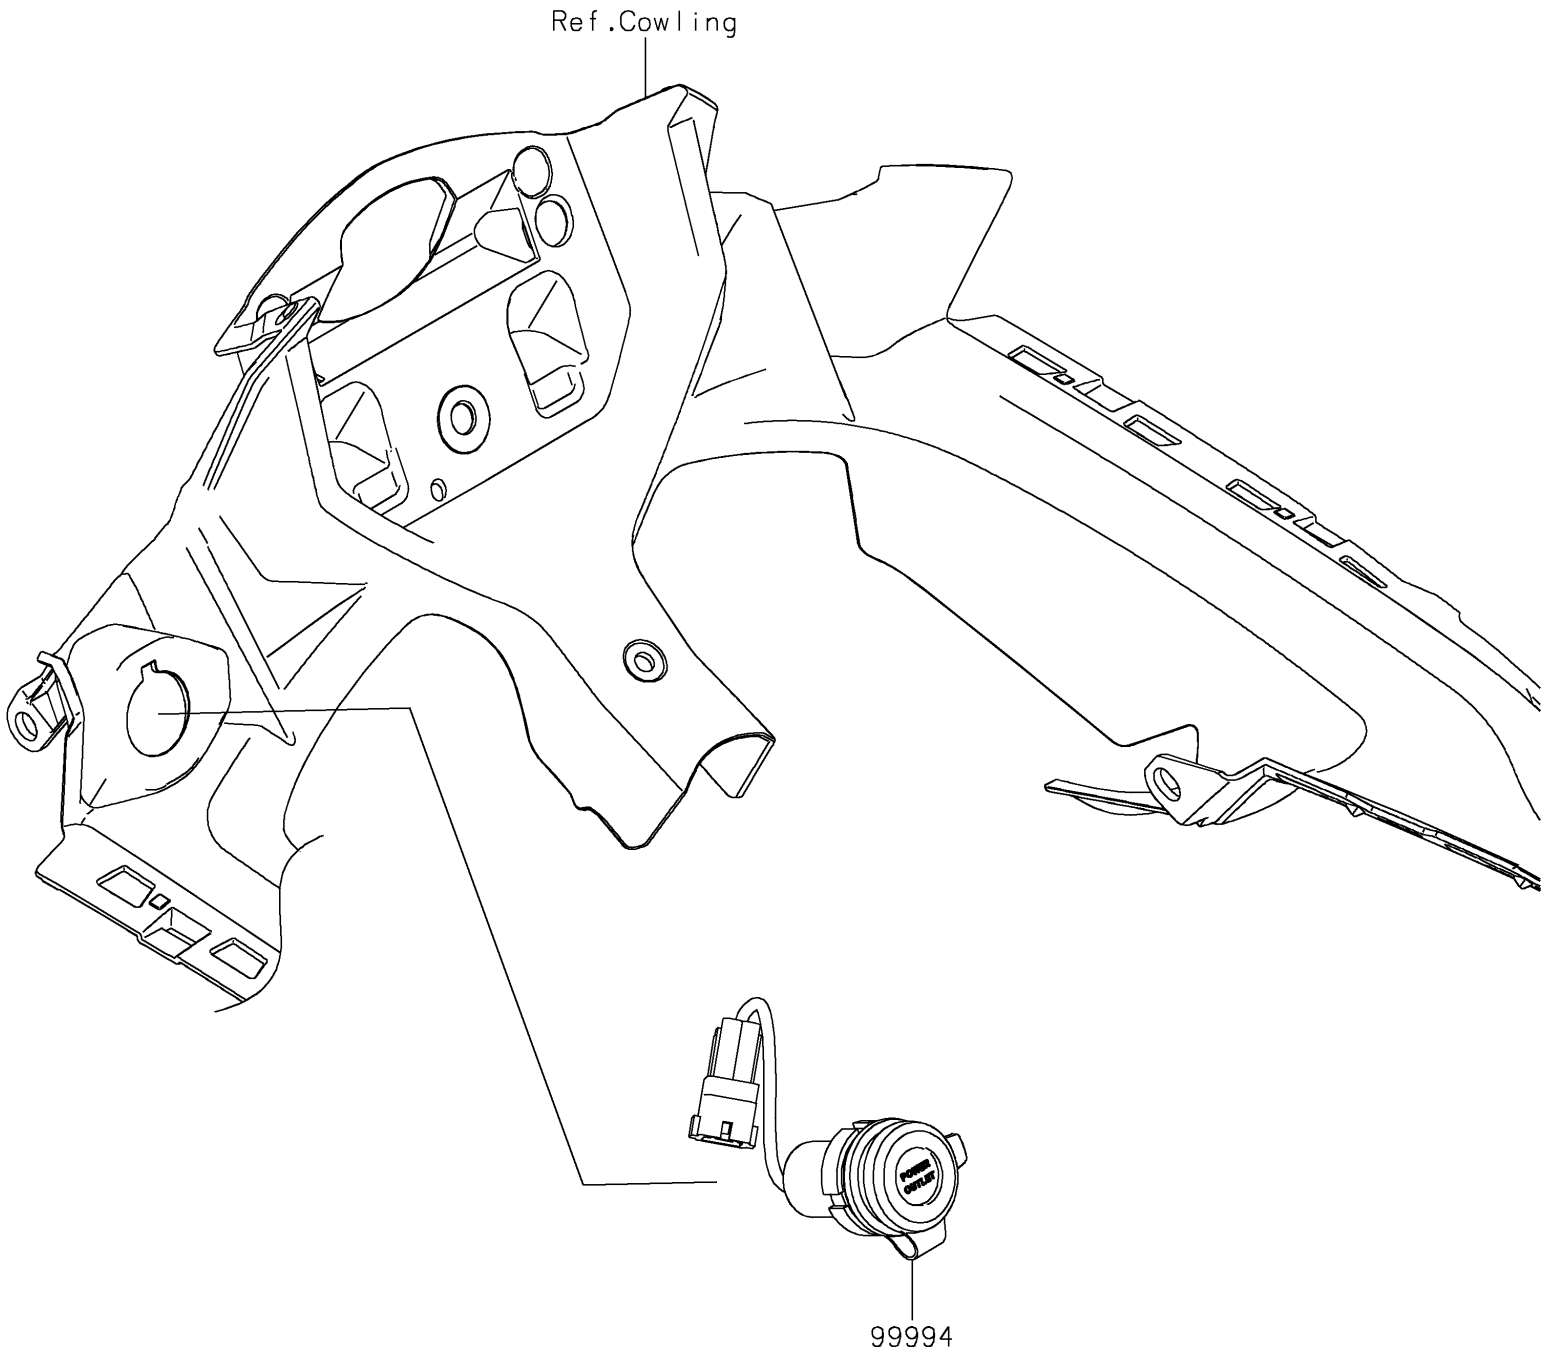

2020 Ninja® 650 PARTS DIAGRAM

Accessory(DC Output)

F2910J

2020 Ninja® 650 PARTS LIST

Accessory(DC Output)

ITEM NAME	PART NUMBER	QUANTITY
DC OUTPUT(12V SOCKET) (Ref # 99994)	99994-1373	1