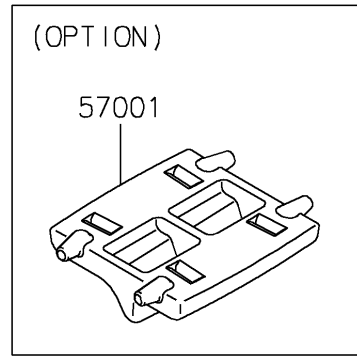

2020 Ninja® 650 PARTS DIAGRAM

Accessory(Decals)

F2910L

2020 Ninja® 650 PARTS LIST

Accessory(Decals)

ITEM NAME	PART NUMBER	QUANTITY
RIM STRIPE APPLICATOR (Ref # 57001)	57001-1752	AR
WHEEL RIM TAPE, GREEN (Ref # 99994)	99994-0932	1
WHEEL RIM TAPE, SILVER (Ref # 99994A)	99994-0933	1