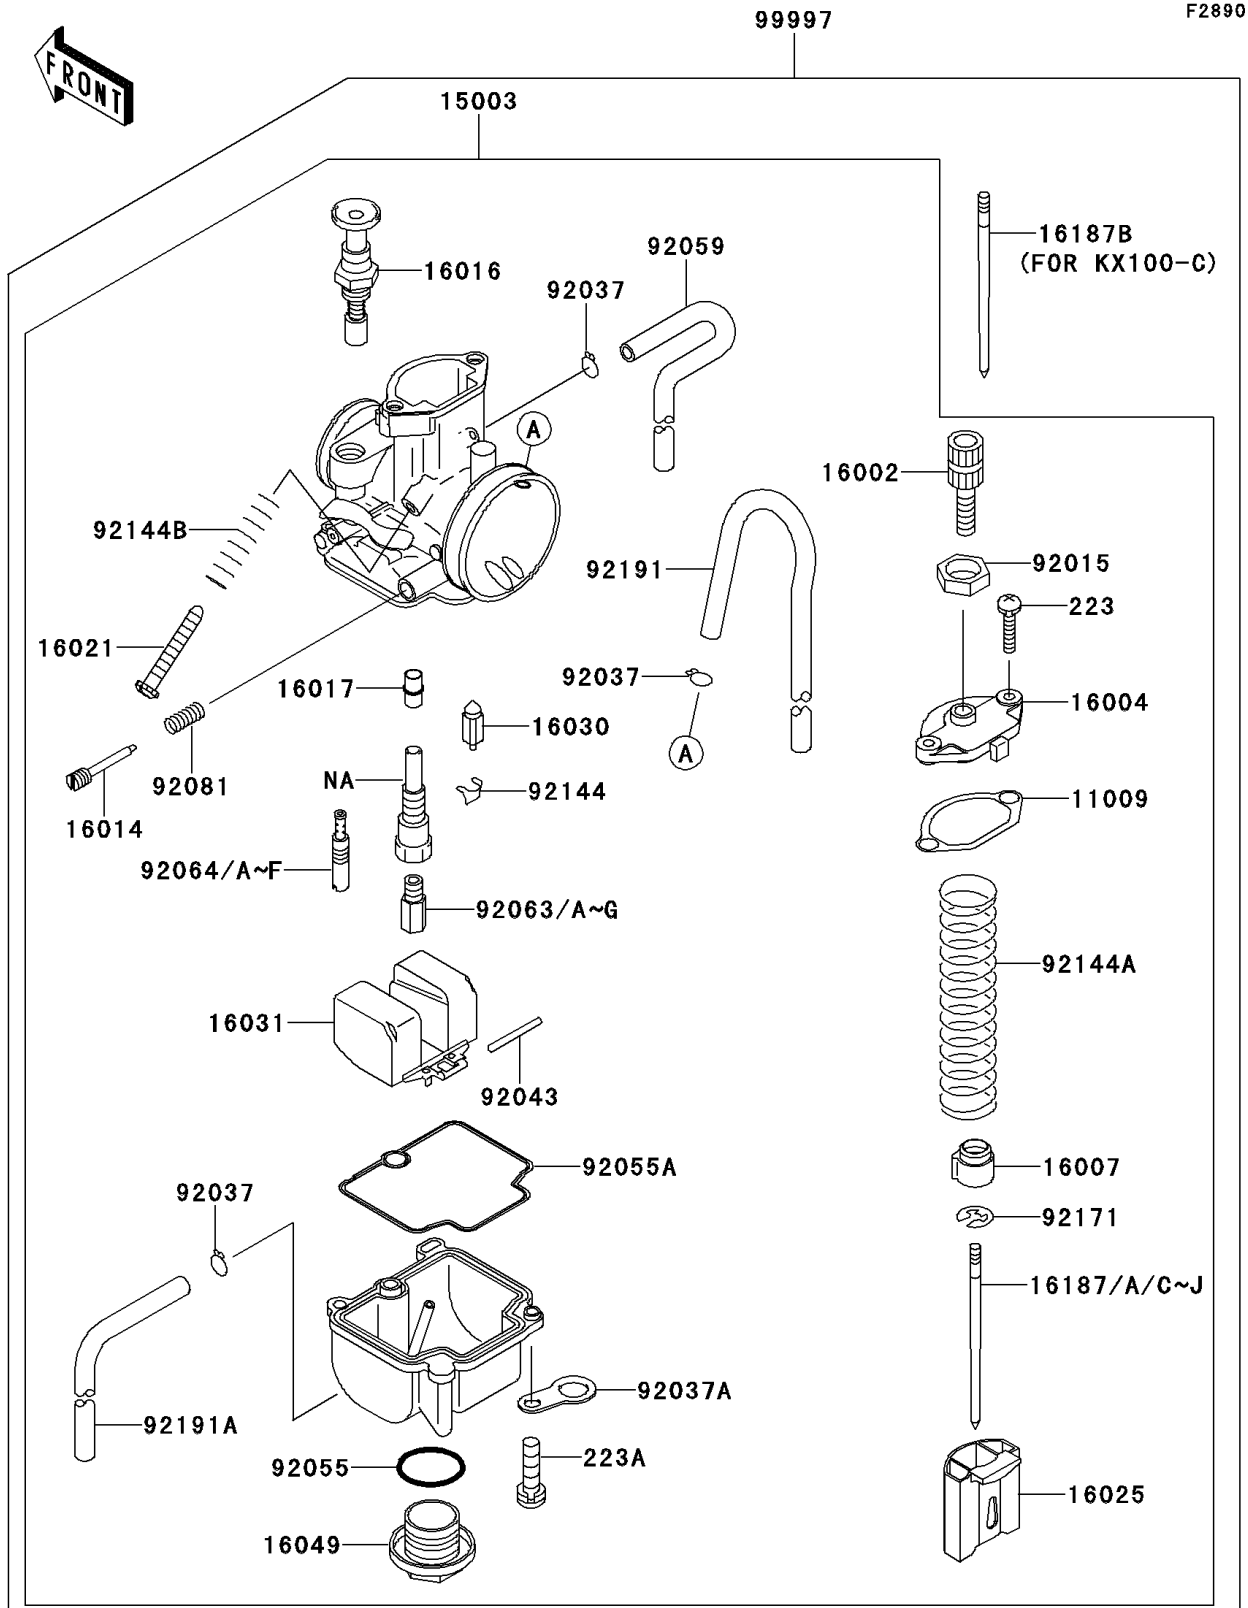

1998 KX100 PARTS DIAGRAM

Optional Parts(Carburetor)