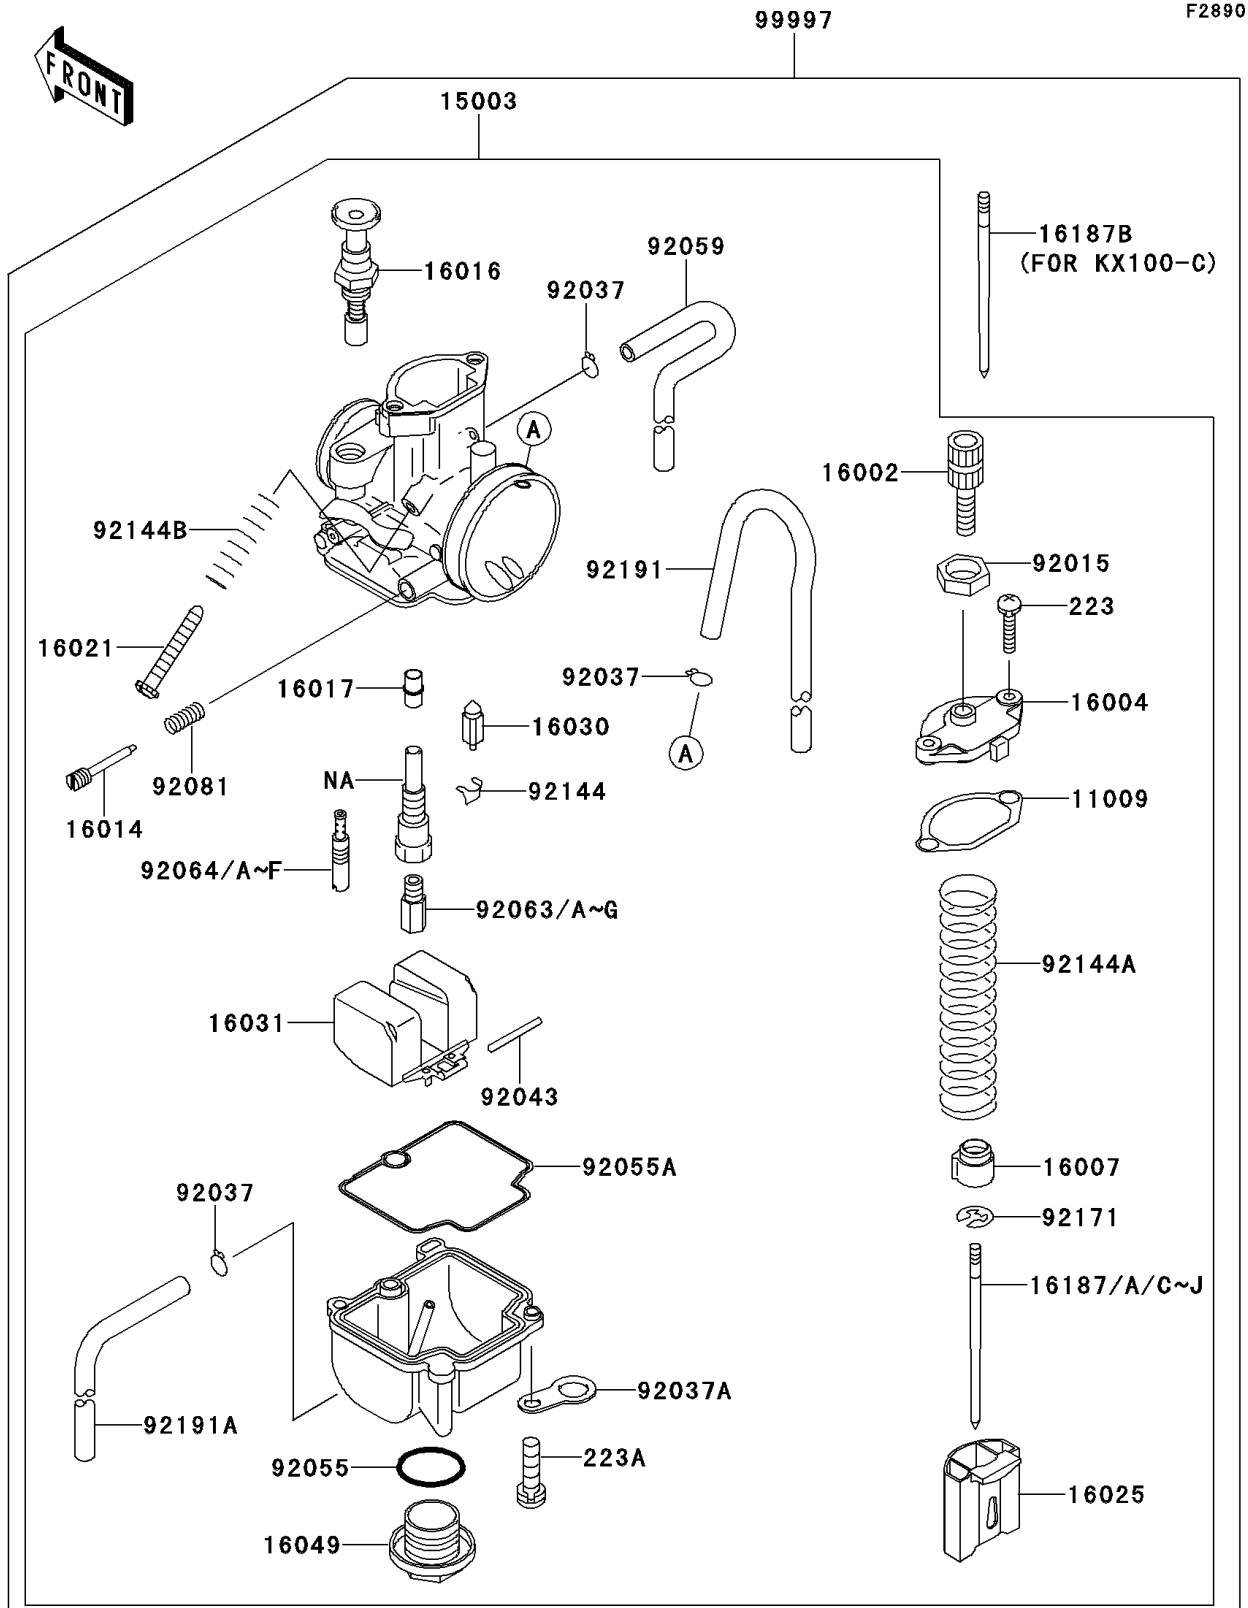

1999 KX100 PARTS DIAGRAM

Optional Parts(Carburetor)