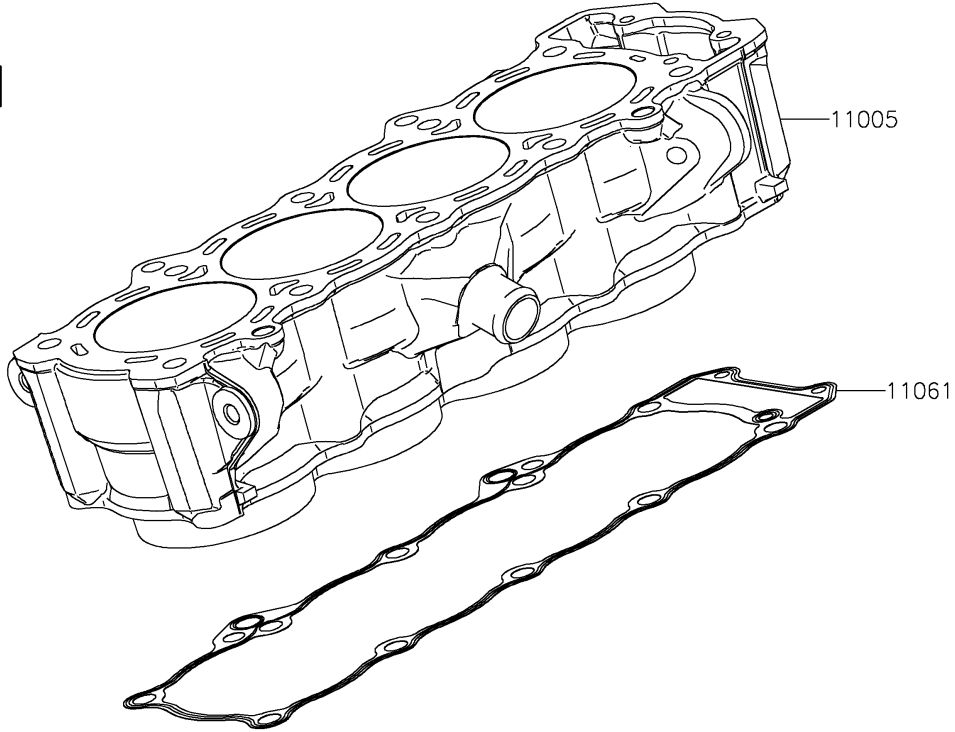

# 2020 NINJA® 1000SX PARTS DIAGRAM

Cylinder/Piston(s)

E1120

## 2020 NINJA® 1000SX PARTS LIST

Cylinder/Piston(s)

ITEM NAME	PART NUMBER	QUANTITY
CYLINDER-ENGINE (Ref # 11005)	11005-0713	1
GASKET,CYLINDER BASE (Ref # 11061)	11061-0402	1
PISTON-ENGINE (Ref # 13001)	13001-0799	4
PIN-PISTON (Ref # 13002)	13002-0004	4
RING-SET-PISTON (Ref # 13008)	13008-0588	4
RING-SNAP (Ref # 92033)	92033-1054	8