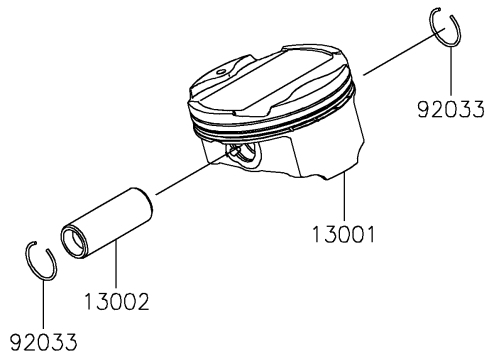

# 2020 NINJA® 1000SX PARTS DIAGRAM

Cylinder/Piston(s)

E1120

## 2020 NINJA® 1000SX PARTS LIST

Cylinder/Piston(s)

ITEM NAME	PART NUMBER	QUANTITY
CYLINDER-ENGINE (Ref # 11005)	11005-0713	1
GASKET,CYLINDER BASE (Ref # 11061)	11061-0402	1
PISTON-ENGINE (Ref # 13001)	13001-0799	4
PIN-PISTON (Ref # 13002)	13002-0004	4
RING-SET-PISTON (Ref # 13008)	13008-0588	4
RING-SNAP (Ref # 92033)	92033-1054	8