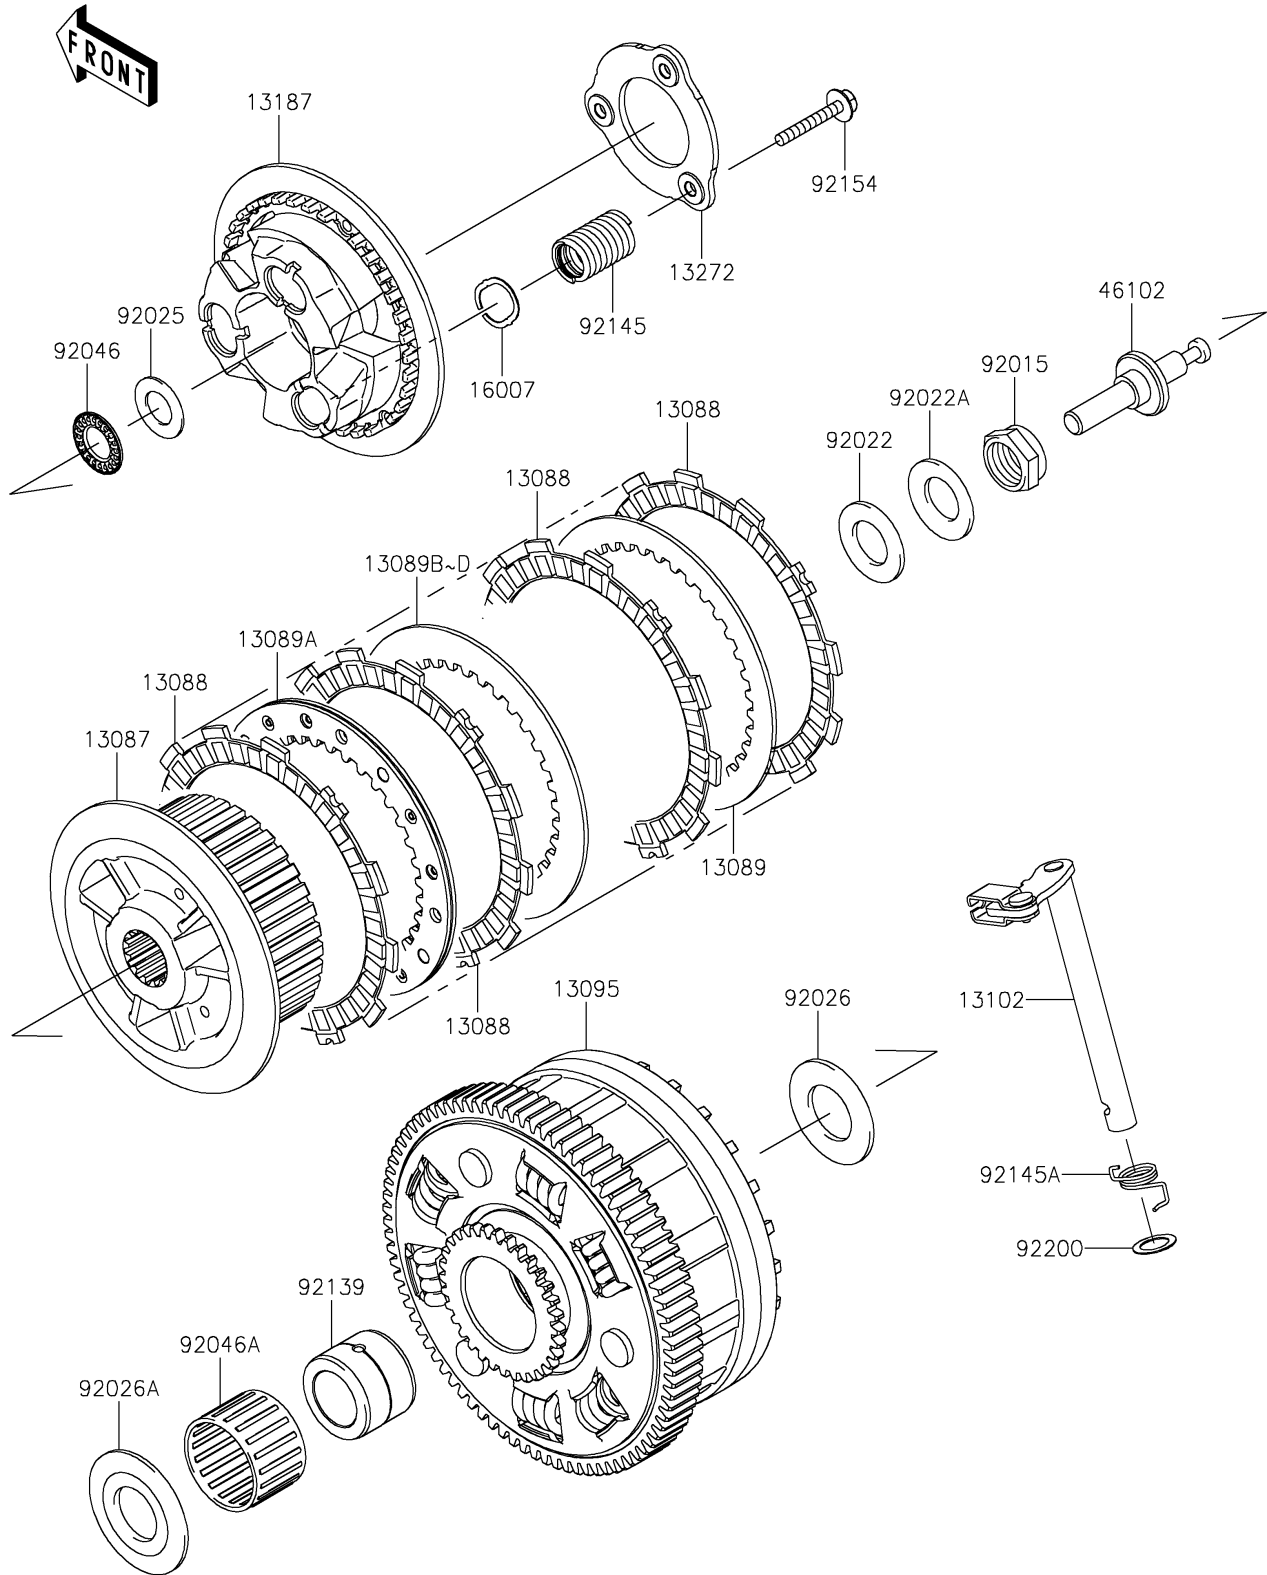

# 2020 NINJA® 1000SX PARTS DIAGRAM

Clutch

E1350

## 2020 NINJA® 1000SX PARTS LIST

### Clutch

ITEM NAME	PART NUMBER	QUANTITY
HUB-CLUTCH (Ref # 13087)	13087-0583	1
PLATE-FRICTION (Ref # 13088)	13088-0568	9
PLATE-CLUTCH,T=2.3 (Ref # 13089)	13089-0023	1
PLATE-CLUTCH,SPG COMP (Ref # 13089A)	13089-0024	1
PLATE-CLUTCH,T=2.0 (Ref # 13089B)	13089-1073	AR
PLATE-CLUTCH,T=2.3 (Ref # 13089C)	13089-1084	6
PLATE-CLUTCH,T=2.6 (Ref # 13089D)	13089-1115	AR
HOUSING-COMP-CLUTCH (Ref # 13095)	13095-0572	1
RELEASE-COMP-CLUTCH (Ref # 13102)	13102-0079	1
PLATE-CLUTCH OPERATING (Ref # 13187)	13187-0031	1
PLATE (Ref # 13272)	13272-1413	1
SEAT-SPRING (Ref # 16007)	16007-0711	3
ROD (Ref # 46102)	46102-0630	1
NUT,20MM (Ref # 92015)	92015-1555	1
WASHER,20.3X36X2.3 (Ref # 92022)	92022-1116	1
WASHER,20.3X36X3.7 (Ref # 92022A)	92022-1868	1
SHIM,15.3X27.5X1.20 (Ref # 92025)	92025-1137	1
SPACER,25.5X47X2.5 (Ref # 92026)	92026-022	1
SPACER (Ref # 92026A)	92026-1497	1
BEARING-NEEDLE,AXK1102 (Ref # 92046)	92046-1052	1
BEARING-NEEDLE,K38X43X28.8X (Ref # 92046A)	92046-1263	1
BUSHING,25X38X29.05 (Ref # 92139)	92139-0067	1
SPRING (Ref # 92145)	92145-1630	3
SPRING,RELEASE-COMP (Ref # 92145A)	92145-1770	1
BOLT,FLANGED,6X35 (Ref # 92154)	92154-1116	3
WASHER,12X18.5X0.5 (Ref # 92200)	92200-1487	1