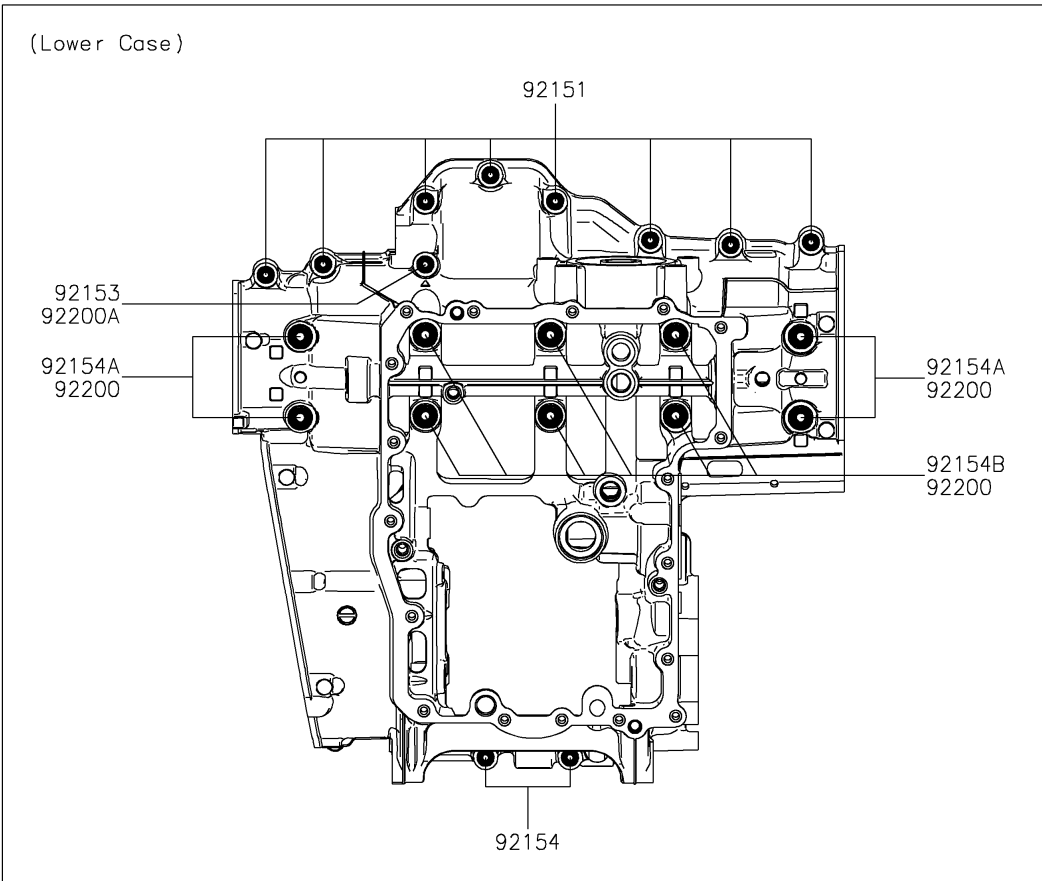

2020 NINJA® 1000SX PARTS DIAGRAM

Crankcase Bolt Pattern

E1412

2020 NINJA® 1000SX PARTS LIST

Crankcase Bolt Pattern

ITEM NAME	PART NUMBER	QUANTITY
BOLT,FLANGED,7X85 (Ref # 92150)	92150-1251	3
BOLT,8X70 (Ref # 92150A)	92150-1483	2
BOLT,6X40 (Ref # 92150B)	92150-1794	3
BOLT,FLANGED,7X45 (Ref # 92151)	92151-1539	8
BOLT,FLANGED,7X60 (Ref # 92153)	92153-1045	1
BOLT,FLANGED,6X68 (Ref # 92153A)	92153-1637	2
BOLT,FLANGED,7X50 (Ref # 92154)	92154-0372	3
BOLT,FLANGED,9X100 (Ref # 92154A)	92154-2639	4
BOLT,FLANGED,9X90 (Ref # 92154B)	92154-2640	6
WASHER,9.2X19X2.3 (Ref # 92200)	92200-0115	10
WASHER (Ref # 92200A)	92200-0556	2