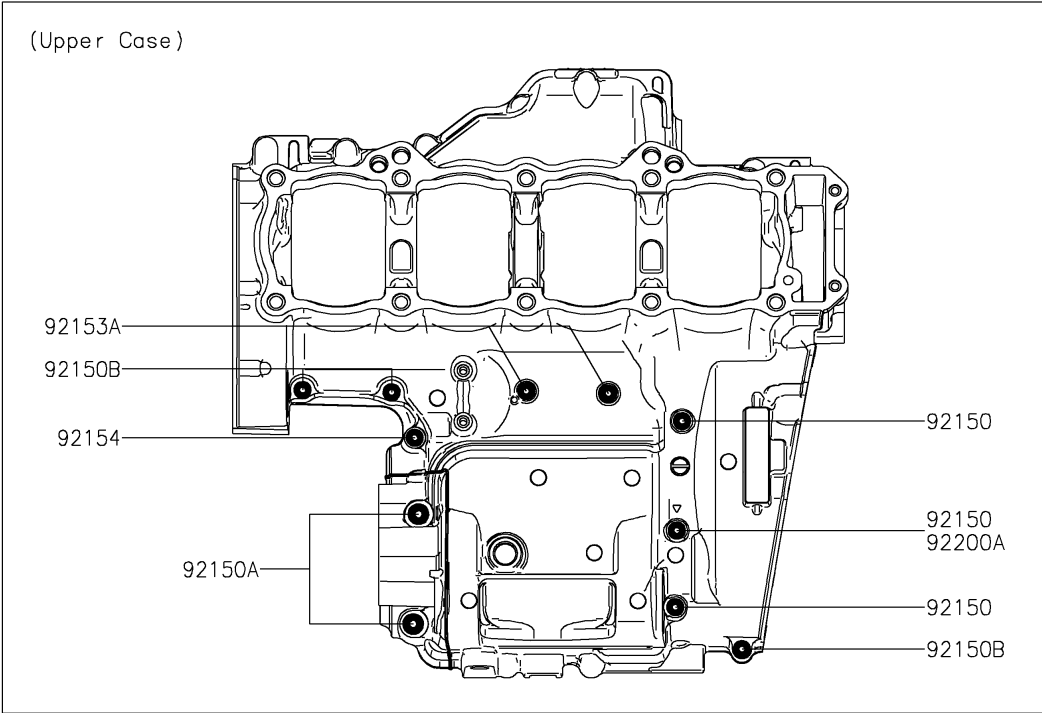

2020 NINJA® 1000SX PARTS DIAGRAM

Crankcase Bolt Pattern

E1412

2020 NINJA® 1000SX PARTS LIST

Crankcase Bolt Pattern

ITEM NAME	PART NUMBER	QUANTITY
BOLT,FLANGED,7X85 (Ref # 92150)	92150-1251	3
BOLT,8X70 (Ref # 92150A)	92150-1483	2
BOLT,6X40 (Ref # 92150B)	92150-1794	3
BOLT,FLANGED,7X45 (Ref # 92151)	92151-1539	8
BOLT,FLANGED,7X60 (Ref # 92153)	92153-1045	1
BOLT,FLANGED,6X68 (Ref # 92153A)	92153-1637	2
BOLT,FLANGED,7X50 (Ref # 92154)	92154-0372	3
BOLT,FLANGED,9X100 (Ref # 92154A)	92154-2639	4
BOLT,FLANGED,9X90 (Ref # 92154B)	92154-2640	6
WASHER,9.2X19X2.3 (Ref # 92200)	92200-0115	10
WASHER (Ref # 92200A)	92200-0556	2