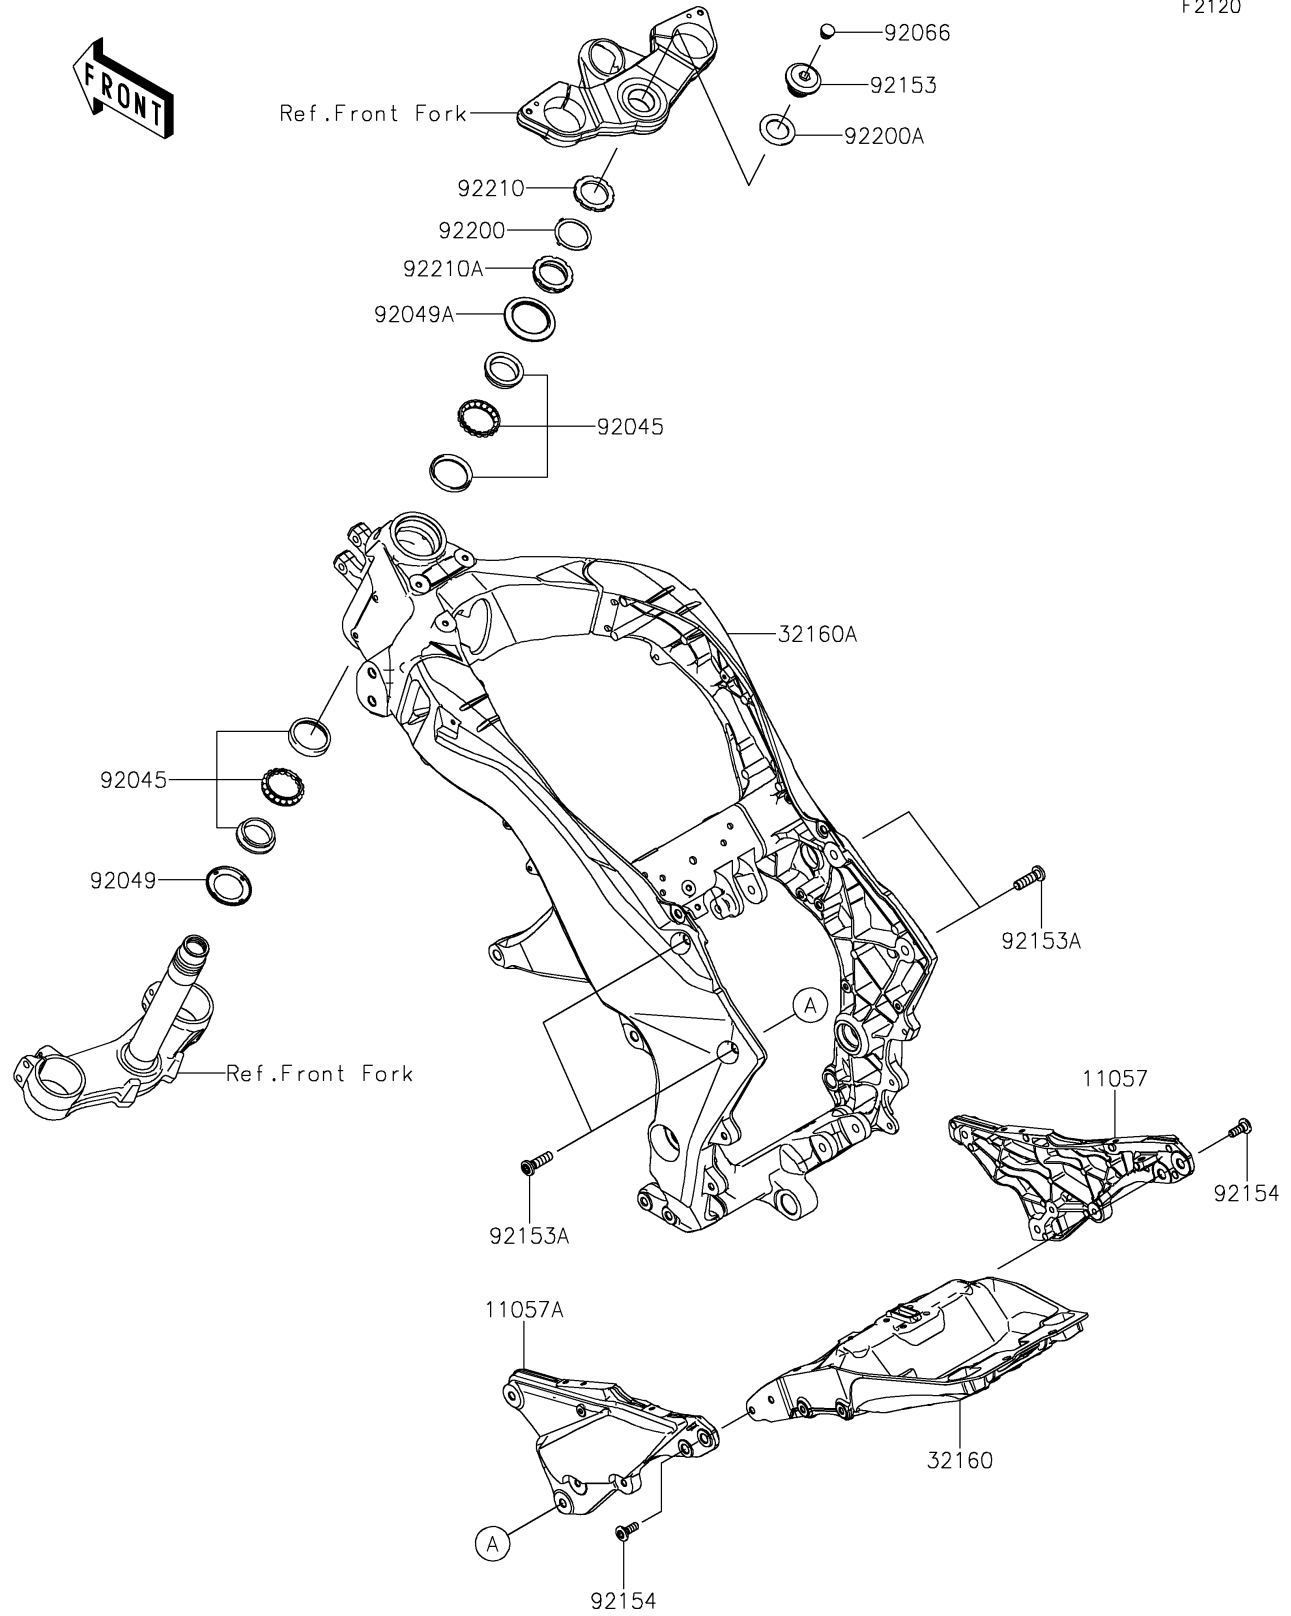

2020 NINJA® 1000SX PARTS DIAGRAM

Frame

F2120

2020 NINJA® 1000SX PARTS LIST

Frame

ITEM NAME	PART NUMBER	QUANTITY
BRACKET,RR,RH,F.S.BLACK (Ref # 11057)	11057-0807-18R	1
BRACKET,RR,LH,F.S.BLACK (Ref # 11057A)	11057-2955-18R	1
FRAME-COMP,RR (Ref # 32160)	32160-1864	1
FRAME-COMP,MAIN,F.S.BLACK (Ref # 32160A)	32160-1874-18R	1
BEARING-BALL,SF07A17PX1V1 (Ref # 92045)	92045-1384	2
SEAL-OIL,DS35X55X4 (Ref # 92049)	92049-0022	1
SEAL-OIL,43X55.5X8.6 (Ref # 92049A)	92049-0742	1
PLUG (Ref # 92066)	92066-0071	1
BOLT,26MM (Ref # 92153)	92153-0474	1
BOLT,SOCKET,10X35 (Ref # 92153A)	92153-1442	4
BOLT,SOCKET,8X23 (Ref # 92154)	92154-0379	4
WASHER (Ref # 92200)	92200-0036	1
WASHER,27X42X2.3 (Ref # 92200A)	92200-0081	1
NUT,35MM (Ref # 92210)	92210-0095	1
NUT,35MM (Ref # 92210A)	92210-0823	1