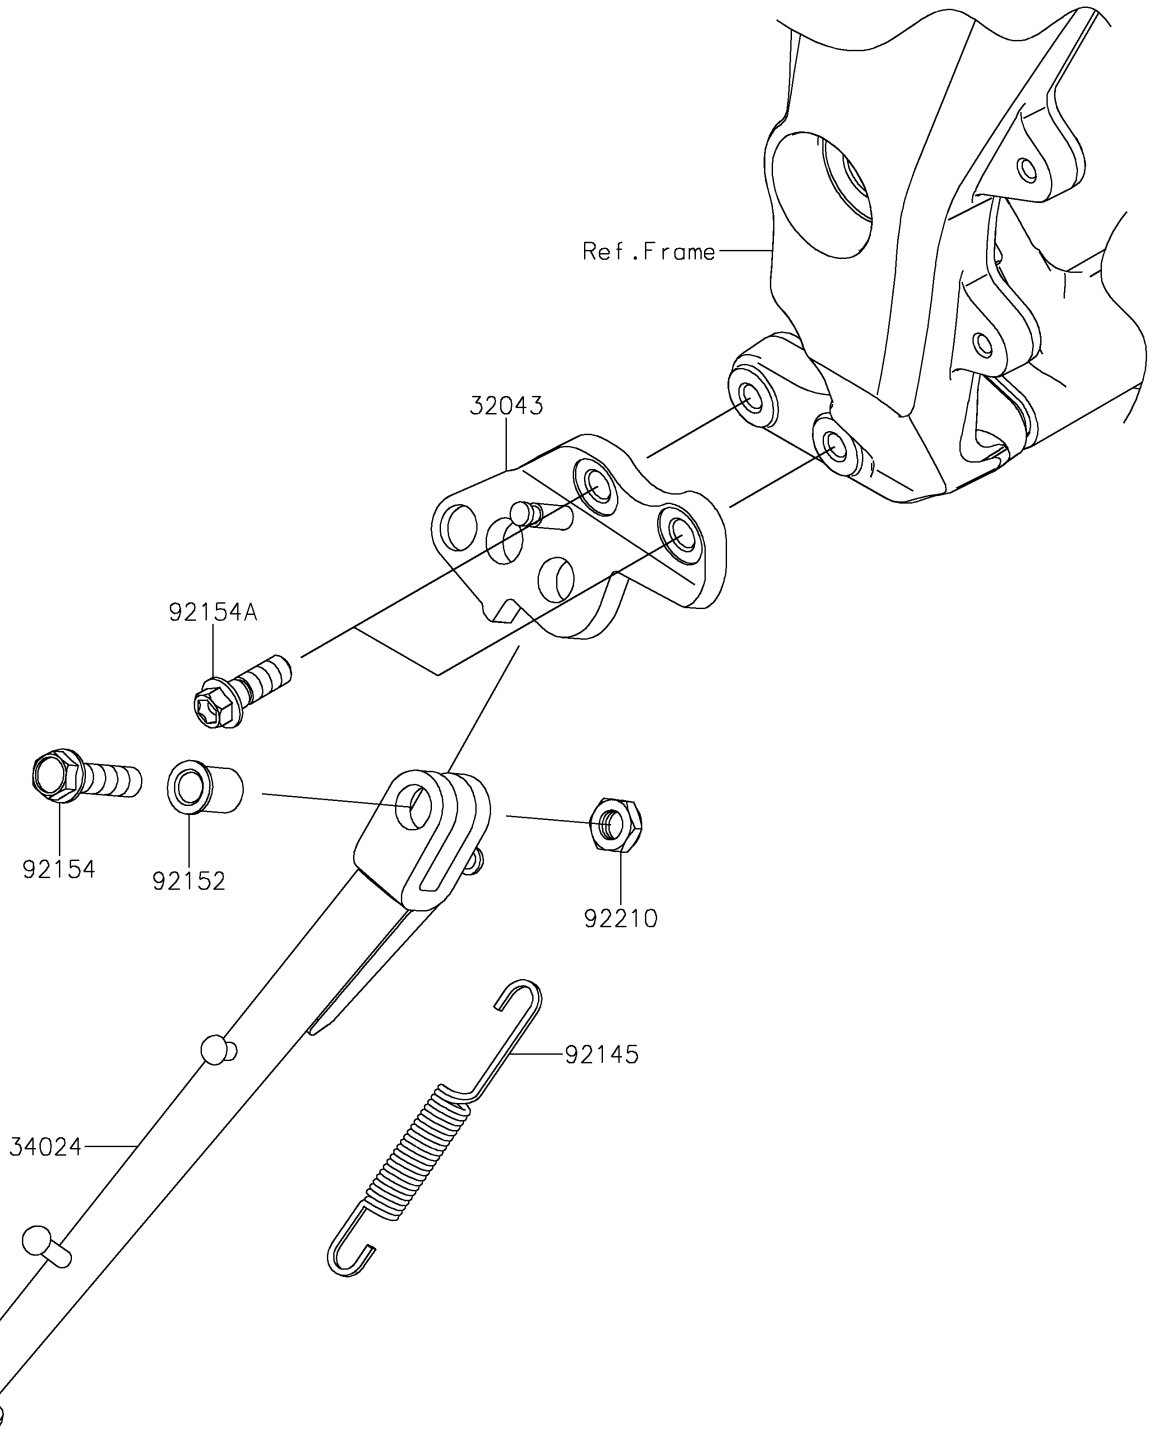

# 2020 NINJA® 1000SX PARTS DIAGRAM

Stand(s)

F2190

## 2020 NINJA® 1000SX PARTS LIST

Stand(s)

ITEM NAME	PART NUMBER	QUANTITY
BRACKET-STAND,F.S.BLACK (Ref # 32043)	32043-0661-18R	1
STAND-SIDE,F.S.BLACK (Ref # 34024)	34024-0123-18R	1
SPRING,SIDE STAND (Ref # 92145)	92145-0562	1
COLLAR,10.2X15X20.1 (Ref # 92152)	92152-1828	1
BOLT,FLANGED,10X37 (Ref # 92154)	92154-2330	1
BOLT,FLANGED,10X28 (Ref # 92154A)	92154-4148	2
NUT,LOCK,10MM (Ref # 92210)	92210-0784	1