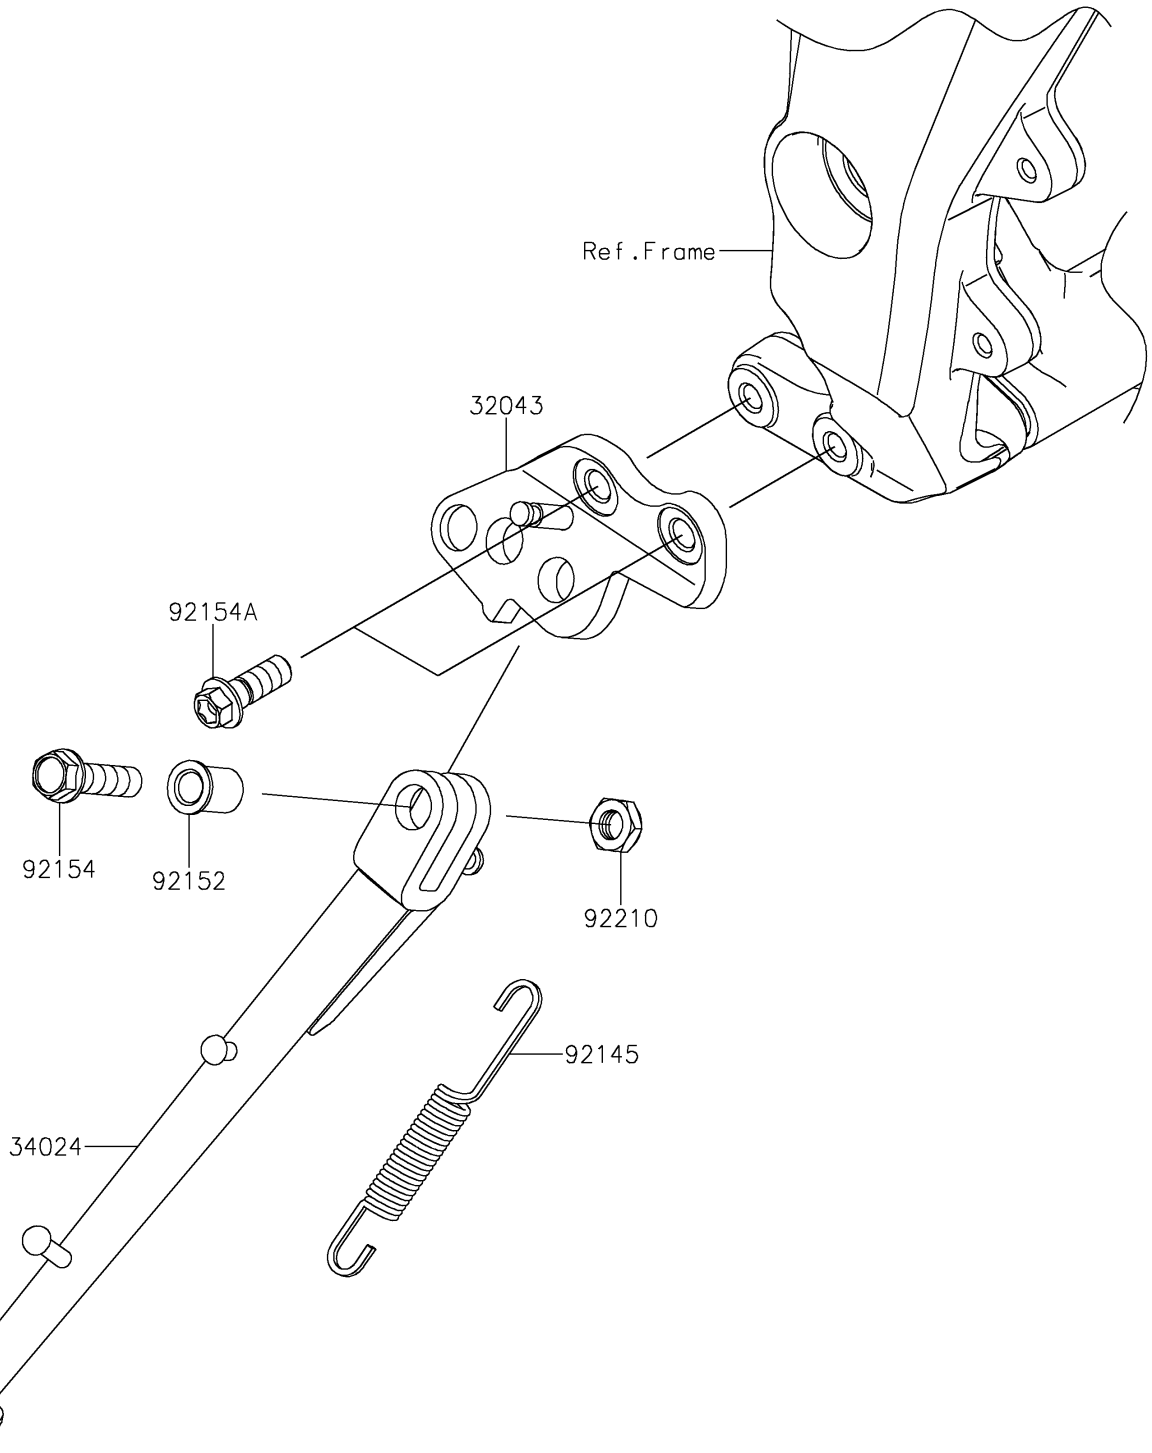

2020 NINJA® 1000SX PARTS DIAGRAM

Stand(s)

F2190

2020 NINJA® 1000SX PARTS LIST

Stand(s)

ITEM NAME	PART NUMBER	QUANTITY
BRACKET-STAND,F.S.BLACK (Ref # 32043)	32043-0661-18R	1
STAND-SIDE,F.S.BLACK (Ref # 34024)	34024-0123-18R	1
SPRING,SIDE STAND (Ref # 92145)	92145-0562	1
COLLAR,10.2X15X20.1 (Ref # 92152)	92152-1828	1
BOLT,FLANGED,10X37 (Ref # 92154)	92154-2330	1
BOLT,FLANGED,10X28 (Ref # 92154A)	92154-4148	2
NUT,LOCK,10MM (Ref # 92210)	92210-0784	1