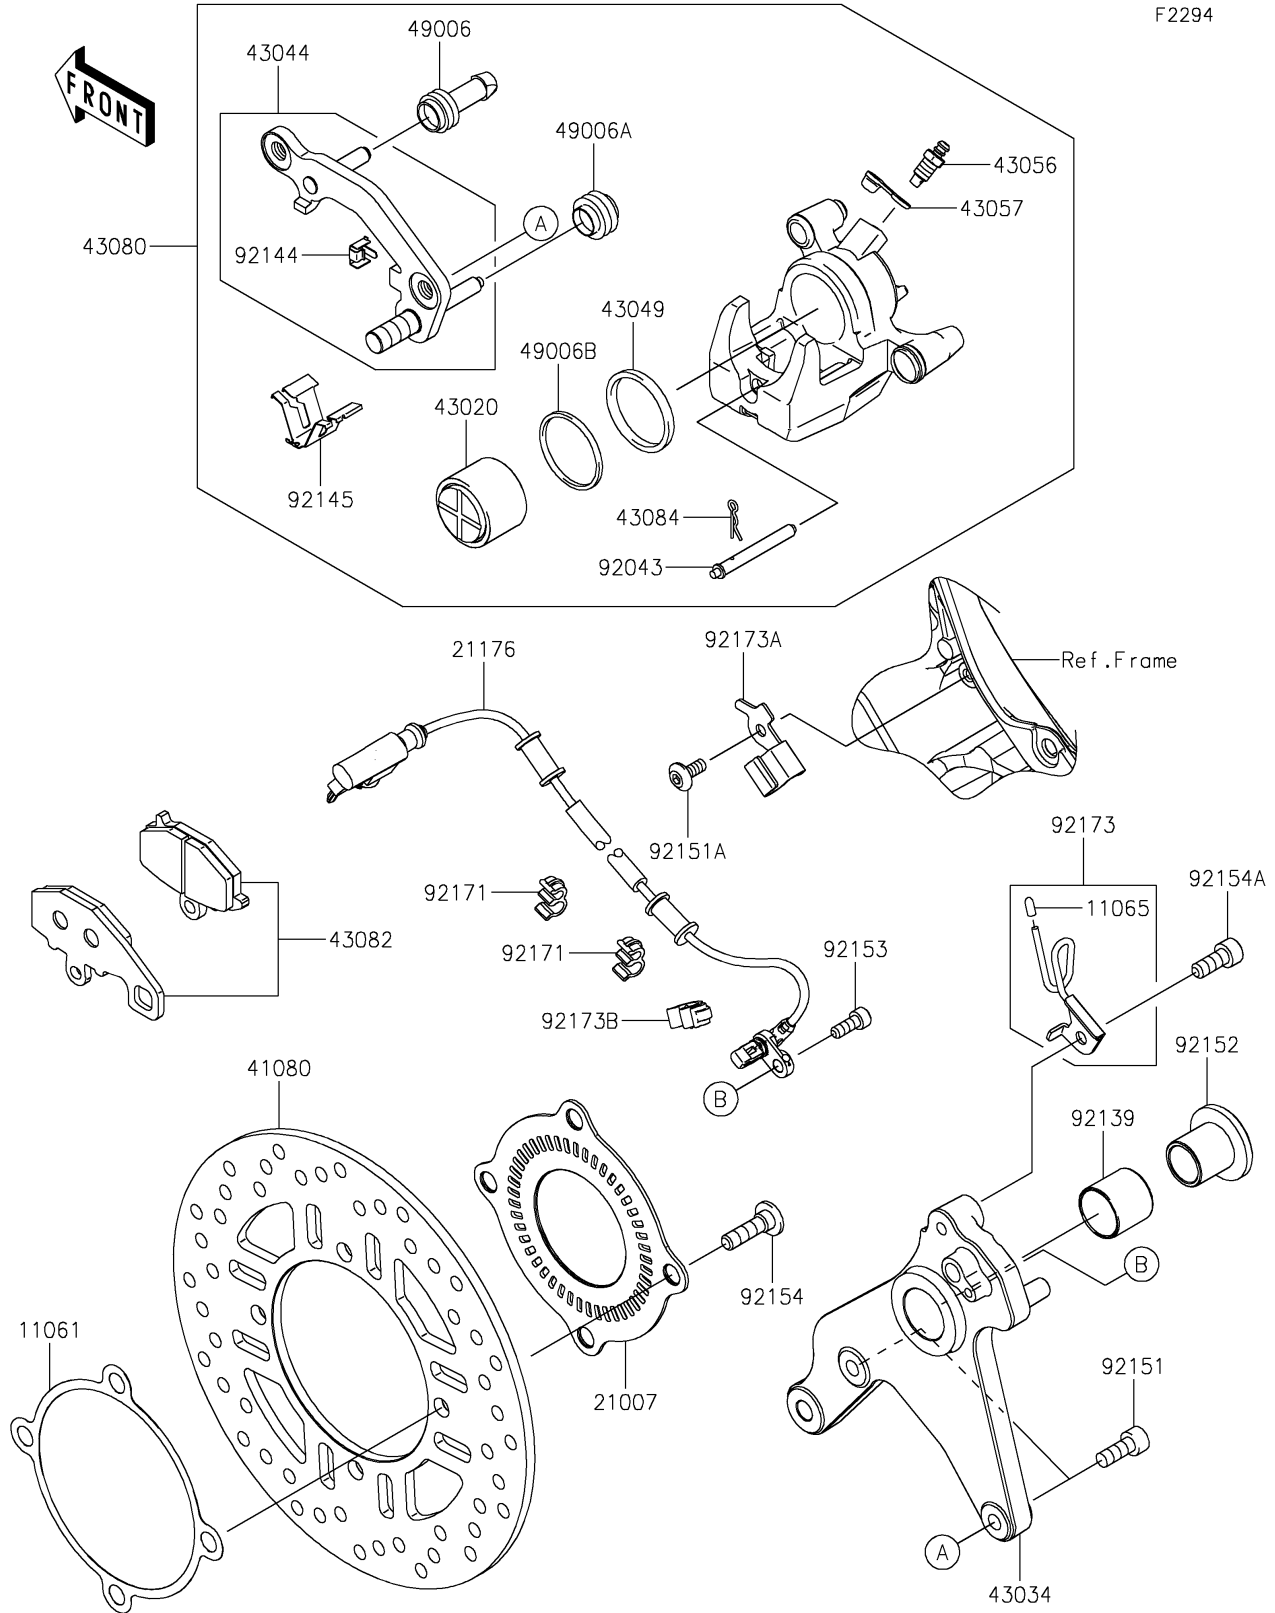

2020 NINJA® 1000SX PARTS DIAGRAM

Rear Brake

F2294

2020 NINJA® 1000SX PARTS LIST

Rear Brake

ITEM NAME	PART NUMBER	QUANTITY
GASKET,DISC PLATE (Ref # 11061)	11061-0204	1
CAP (Ref # 11065)	11065-0374	1
ROTOR,SENSOR,RR (Ref # 21007)	21007-0682	1
SENSOR,WHEEL SPEED (Ref # 21176)	21176-0924	1
DISC,RR (Ref # 41080)	41080-0647	1
PISTON-COMP-BRAKE (Ref # 43020)	43020-1119	1
HOLDER-BRAKE,RR (Ref # 43034)	43034-0153	1
HOLDER-COMP-CALIPER,RR (Ref # 43044)	43044-0033	1
PACKING,PISTON SEAL (Ref # 43049)	43049-1097	1
BREATHER-BRAKE (Ref # 43056)	43056-0007	1
CAP-BREATHER (Ref # 43057)	43057-003	1
CALIPER-SUB-ASSY,RR,BLACK (Ref # 43080)	43080-0103-DJ	1
PAD-ASSY-BRAKE (Ref # 43082)	43082-0167	1
CLAMP,PAD (Ref # 43084)	43084-003	1
BOOT,CALIPER (Ref # 49006)	49006-1054	1
BOOT,CALIPER (Ref # 49006A)	49006-1095	1
BOOT,PISTON SEAL (Ref # 49006B)	49006-1212	1
PIN,PAD (Ref # 92043)	92043-1489	1
BUSHING,25X28X25 (Ref # 92139)	92139-0278	1
SPRING,STOPPER (Ref # 92144)	92144-1831	1
SPRING (Ref # 92145)	92145-0760	1
BOLT,SOCKET,8X20 (Ref # 92151)	92151-1289	2
BOLT,SOCKET,6X14 (Ref # 92151A)	92151-1654	1
COLLAR,20X25X30 (Ref # 92152)	92152-1960	1
BOLT,SOCKET,6X16 (Ref # 92153)	92153-1344	1
BOLT,SOCKET,8X30 (Ref # 92154)	92154-1865	4
BOLT,SOCKET,8X20 (Ref # 92154A)	92154-1976	1
CLAMP (Ref # 92171)	92171-0921	2
CLAMP (Ref # 92173)	92173-1099	1

2020 NINJA® 1000SX PARTS LIST

Rear Brake

ITEM NAME	PART NUMBER	QUANTITY
CLAMP,RR WHEEL SPEED SENSOR (Ref # 92173A)	92173-1144	1
CLAMP,HOSE&SENSOR LINE (Ref # 92173B)	92173-1613	1