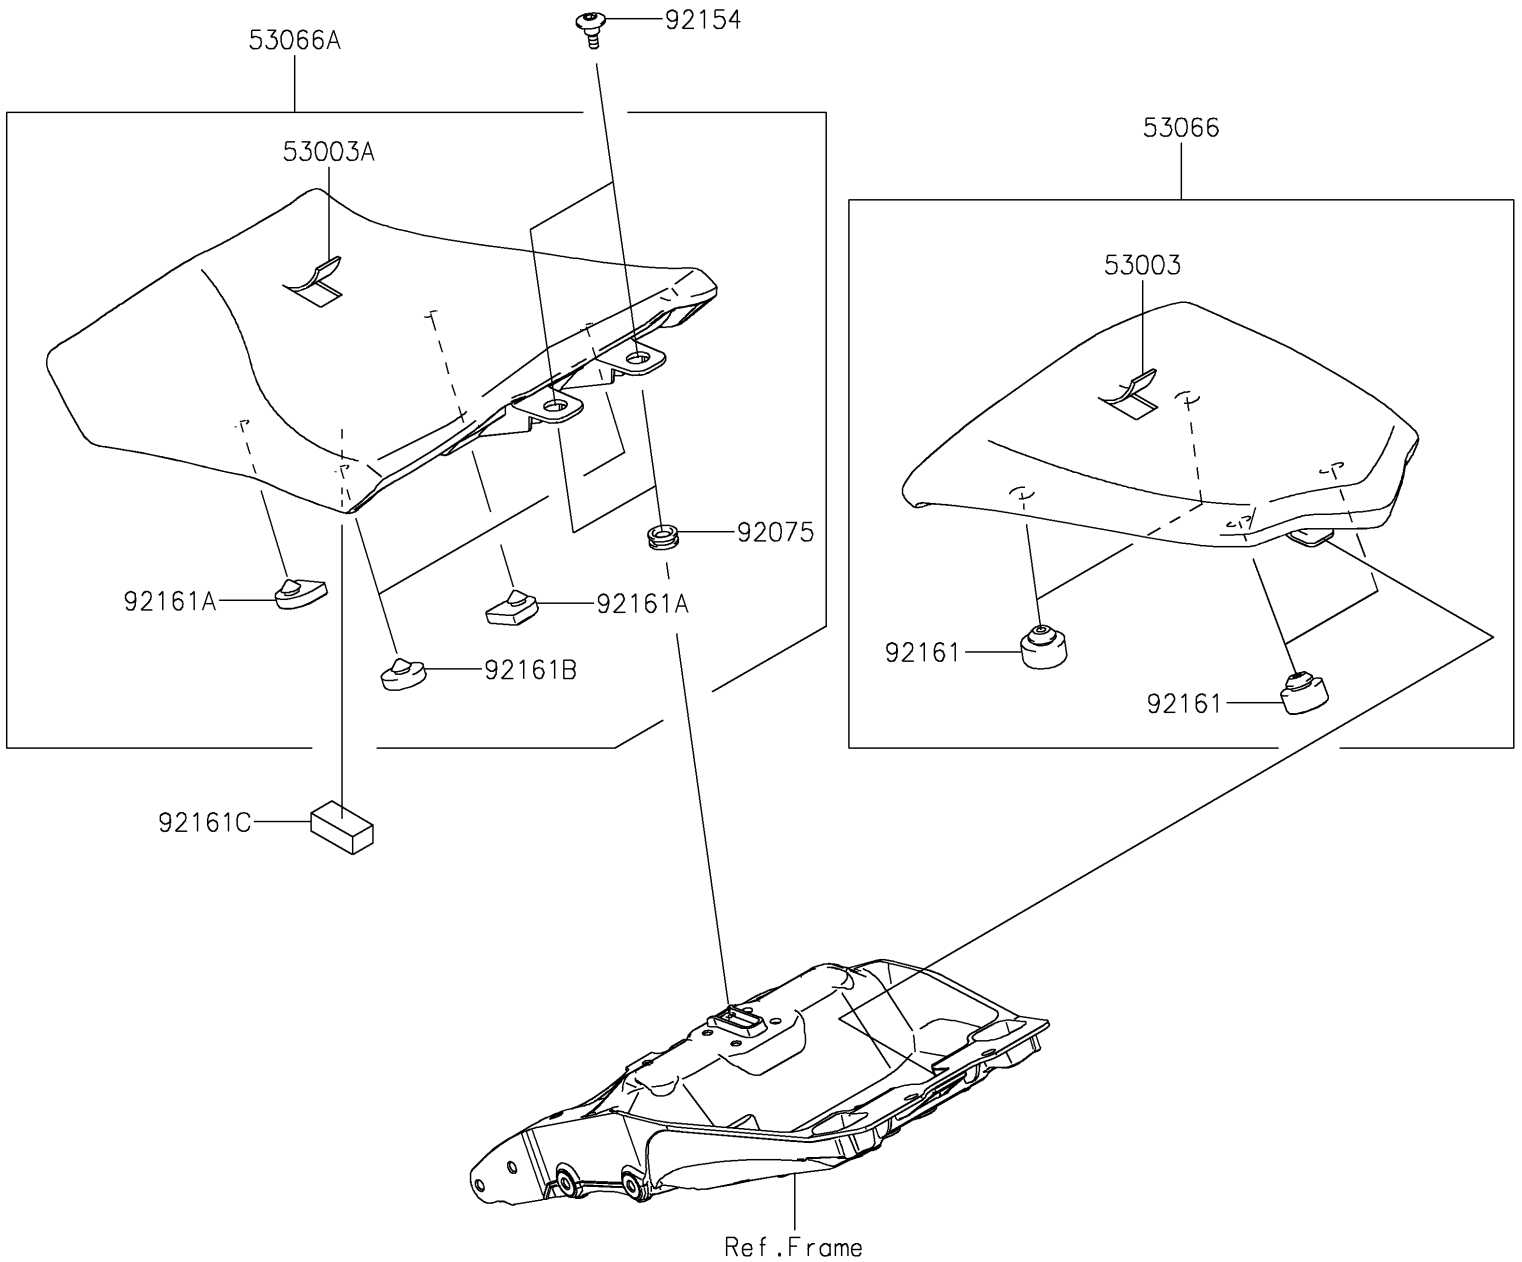

# 2020 NINJA® 1000SX PARTS DIAGRAM

Seat

F2510

## 2020 NINJA® 1000SX PARTS LIST

### Seat

ITEM NAME	PART NUMBER	QUANTITY
LEATHER,RR SEAT,BLACK (Ref # 53003)	53003-0435-MA	1
LEATHER,FR SEAT,BLACK (Ref # 53003A)	53003-0506-MA	1
SEAT-ASSY,RR,BLACK (Ref # 53066)	53066-0537-MA	1
SEAT-ASSY,FR,BLACK (Ref # 53066A)	53066-0642-MA	1
DAMPER (Ref # 92075)	92075-1634	2
BOLT (Ref # 92154)	92154-2328	2
DAMPER,RR SEAT (Ref # 92161)	92161-0930	4
DAMPER,FR SEAT,FR (Ref # 92161A)	92161-0954	2
DAMPER,FR SEAT,RR (Ref # 92161B)	92161-0955	2
DAMPER,20X40X15 (Ref # 92161C)	92161-1608	1