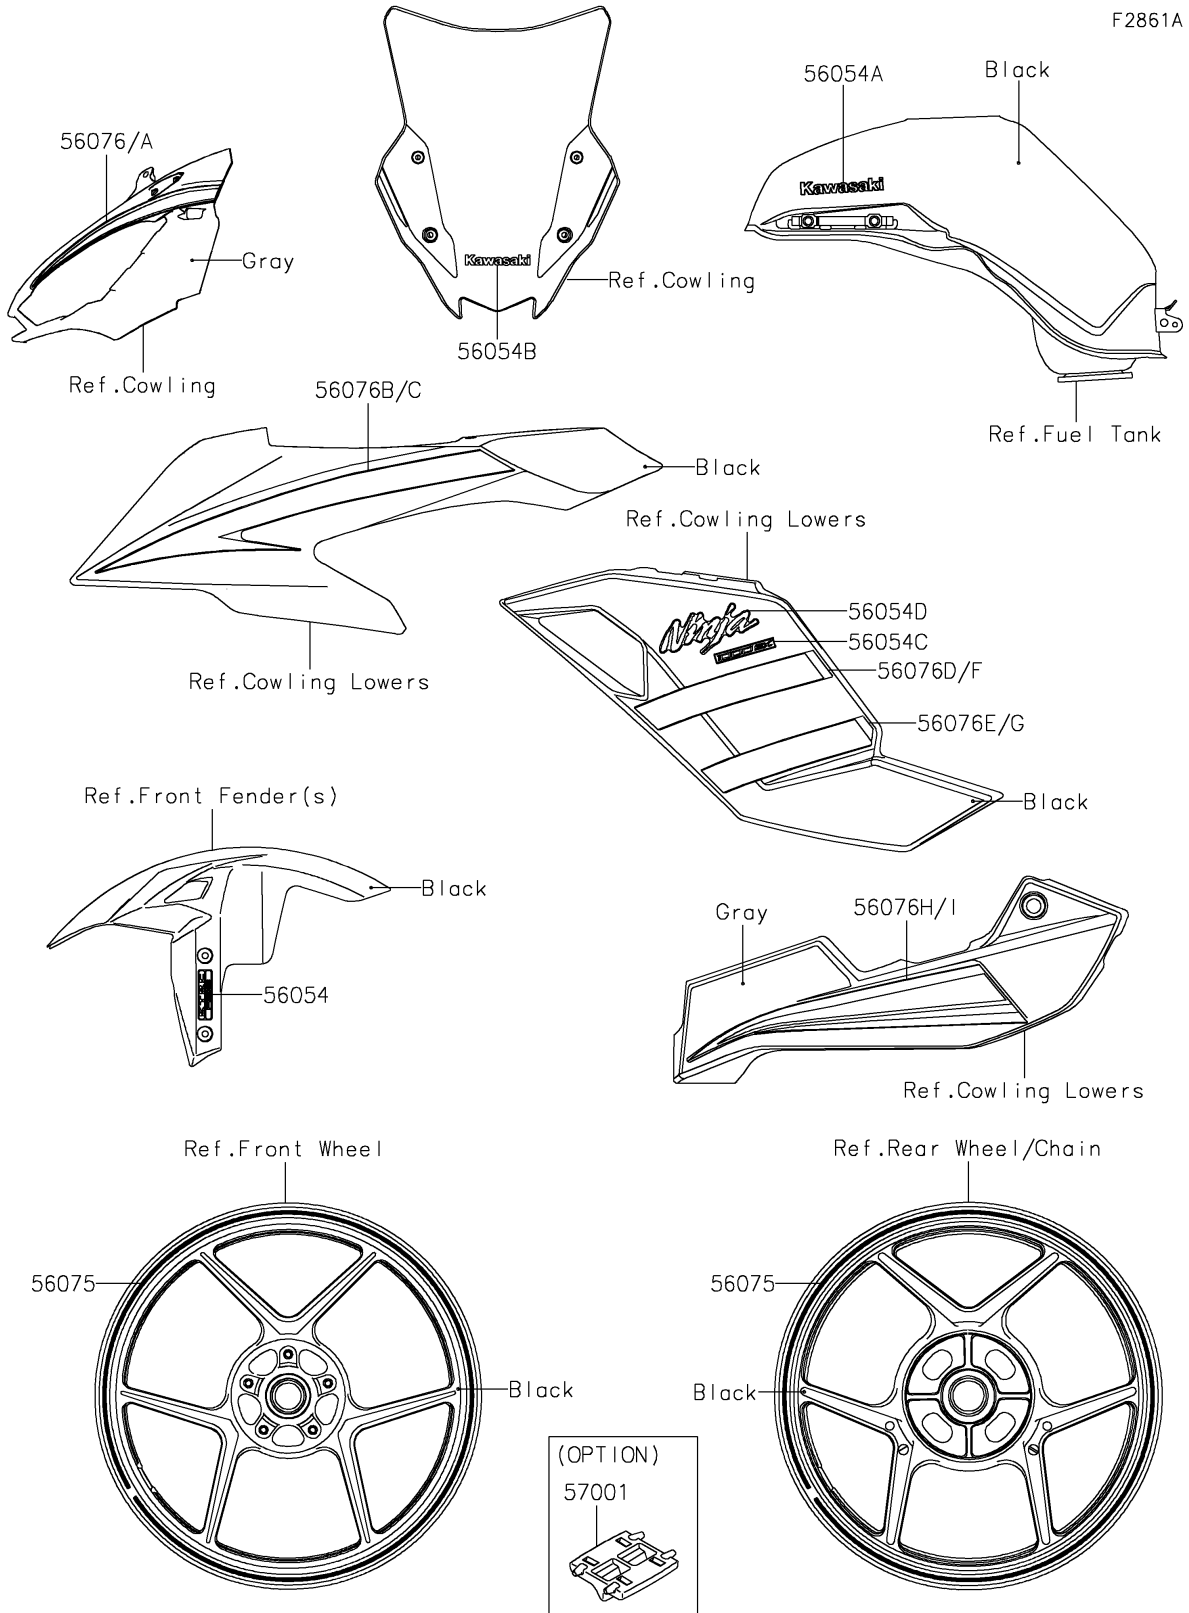

2020 NINJA® 1000SX PARTS DIAGRAM

Decals(Gray)(KLF)(CA,US)

2020 NINJA® 1000SX PARTS LIST

Decals(Gray)(KLF)(CA,US)

ITEM NAME	PART NUMBER	QUANTITY
MARK,FR FENDER,KTRC ABS (Ref # 56054)	56054-0953	2
MARK,KAWASAKI (Ref # 56054A)	56054-1358	2
MARK,WINDSHIELD,KAWASAKI (Ref # 56054B)	56054-2185	1
MARK,SIDE COWL.,1000SX,3D (Ref # 56054C)	56054-2651	2
MARK,SIDE COWL.,NINJA (Ref # 56054D)	56054-2729	2
PATTERN,WHEEL,GREEN,4X1353 (Ref # 56075)	56075-4010	4
PATTERN,UPP COWLING,LH (Ref # 56076)	56076-1021	1
PATTERN,UPP COWLING,RH (Ref # 56076A)	56076-1022	1
PATTERN,UPP SIDE COWL.,LH (Ref # 56076B)	56076-1023	1
PATTERN,UPP SIDE COWL.,RH (Ref # 56076C)	56076-1024	1
PATTERN,SIDE COWL.,LH,UPP (Ref # 56076D)	56076-1025	1
PATTERN,SIDE COWL.,LH,LWR (Ref # 56076E)	56076-1026	1
PATTERN,SIDE COWL.,RH,UPP (Ref # 56076F)	56076-1027	1
PATTERN,SIDE COWL.,RH,LWR (Ref # 56076G)	56076-1028	1
PATTERN,LWR,COWL.,LH (Ref # 56076H)	56076-1029	1
PATTERN,LWR,COWL.,RH (Ref # 56076I)	56076-1030	1
RIM STRIPE APPLICATOR (Ref # 57001)	57001-1752	AR