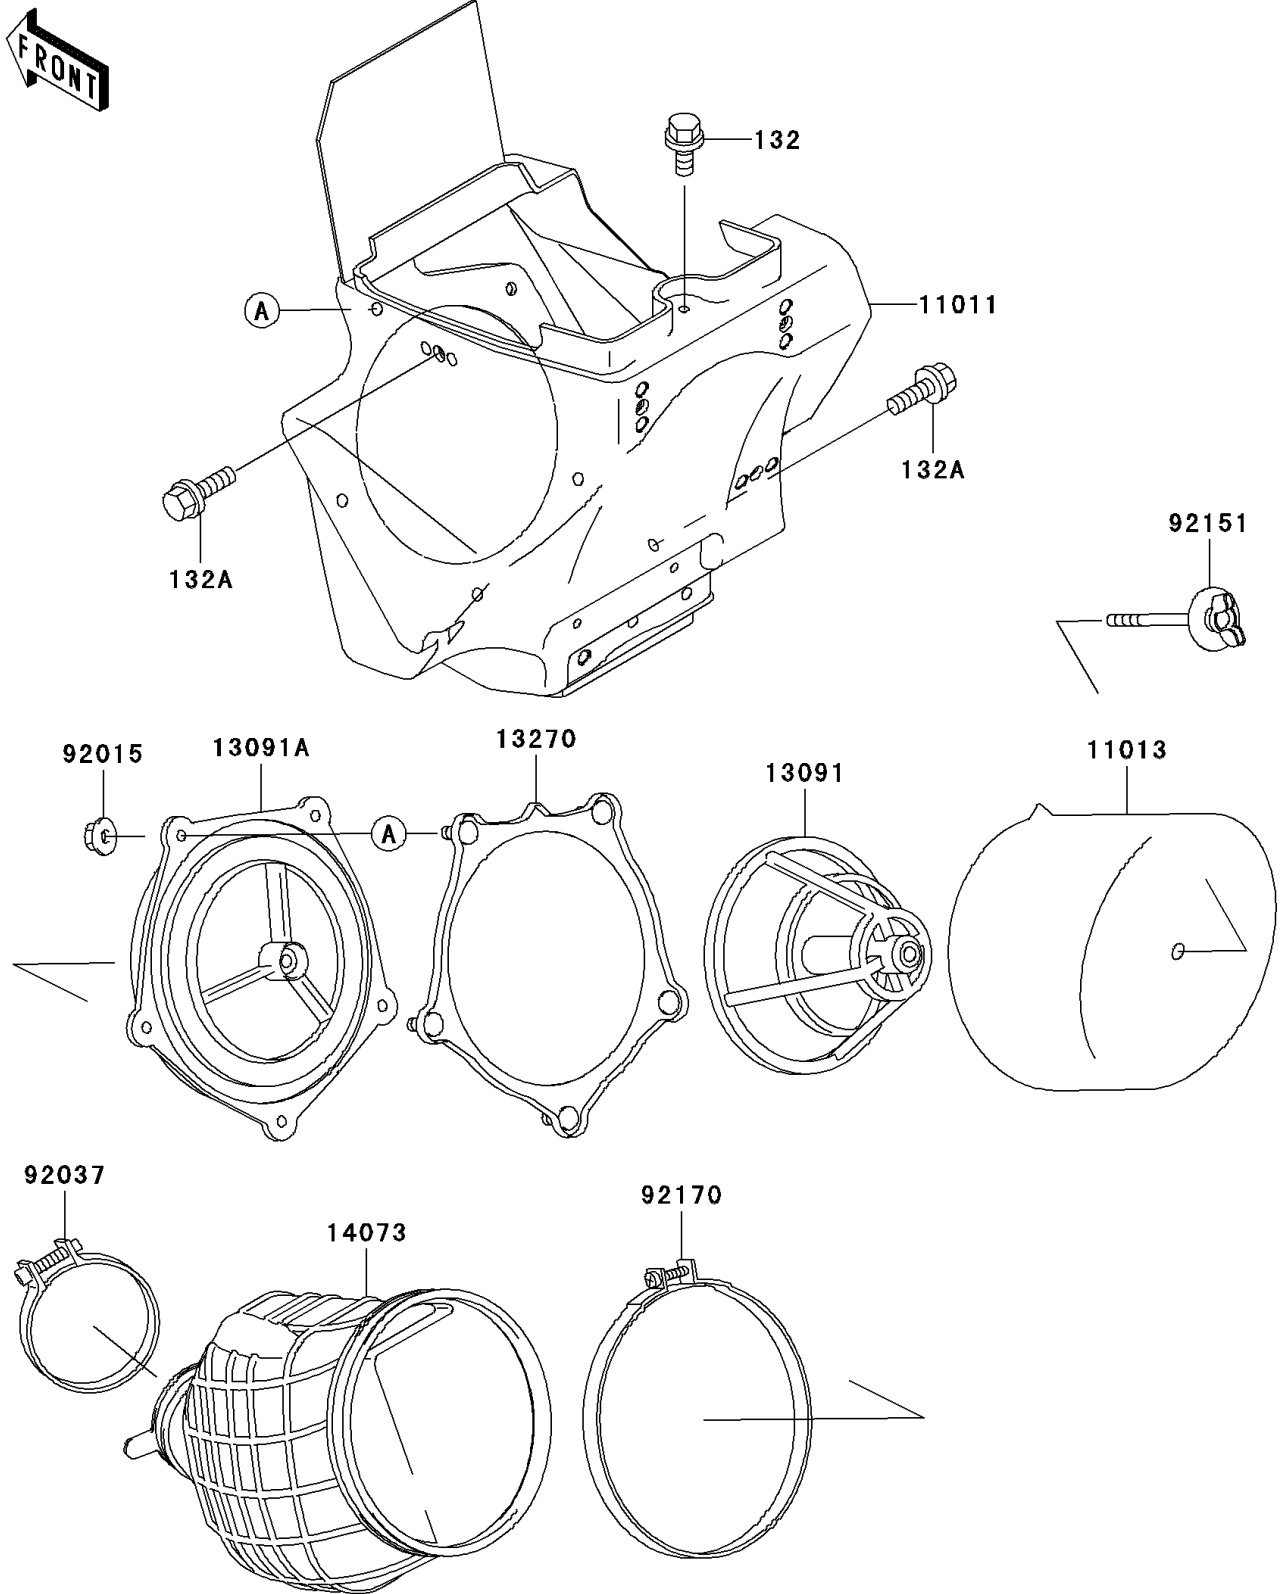

2001 KX100 PARTS DIAGRAM

Air Cleaner

E1130

2001 KX100 PARTS LIST

Air Cleaner

ITEM NAME	PART NUMBER	QUANTITY
BOLT-FLANGED-SMALL (Ref # 132)	132G0608	1
BOLT-FLANGED-SMALL (Ref # 132A)	132G0614	2
CASE-AIR FILTER (Ref # 11011)	11011-1612	1
ELEMENT-AIR FILTER (Ref # 11013)	11013-1271	1
HOLDER,ELEMENT (Ref # 13091)	13091-1696	1
HOLDER (Ref # 13091A)	13091-1697	1
PLATE,AIR FILTER (Ref # 13270)	13270-1905	1
DUCT (Ref # 14073)	14073-1785	1
NUT,FLANGED,5MM (Ref # 92015)	92015-1259	5
CLAMP,55MM (Ref # 92037)	92037-1486	1
BOLT,AIR FILTER (Ref # 92151)	92151-1256	1
CLAMP,126MM (Ref # 92170)	92170-1194	1