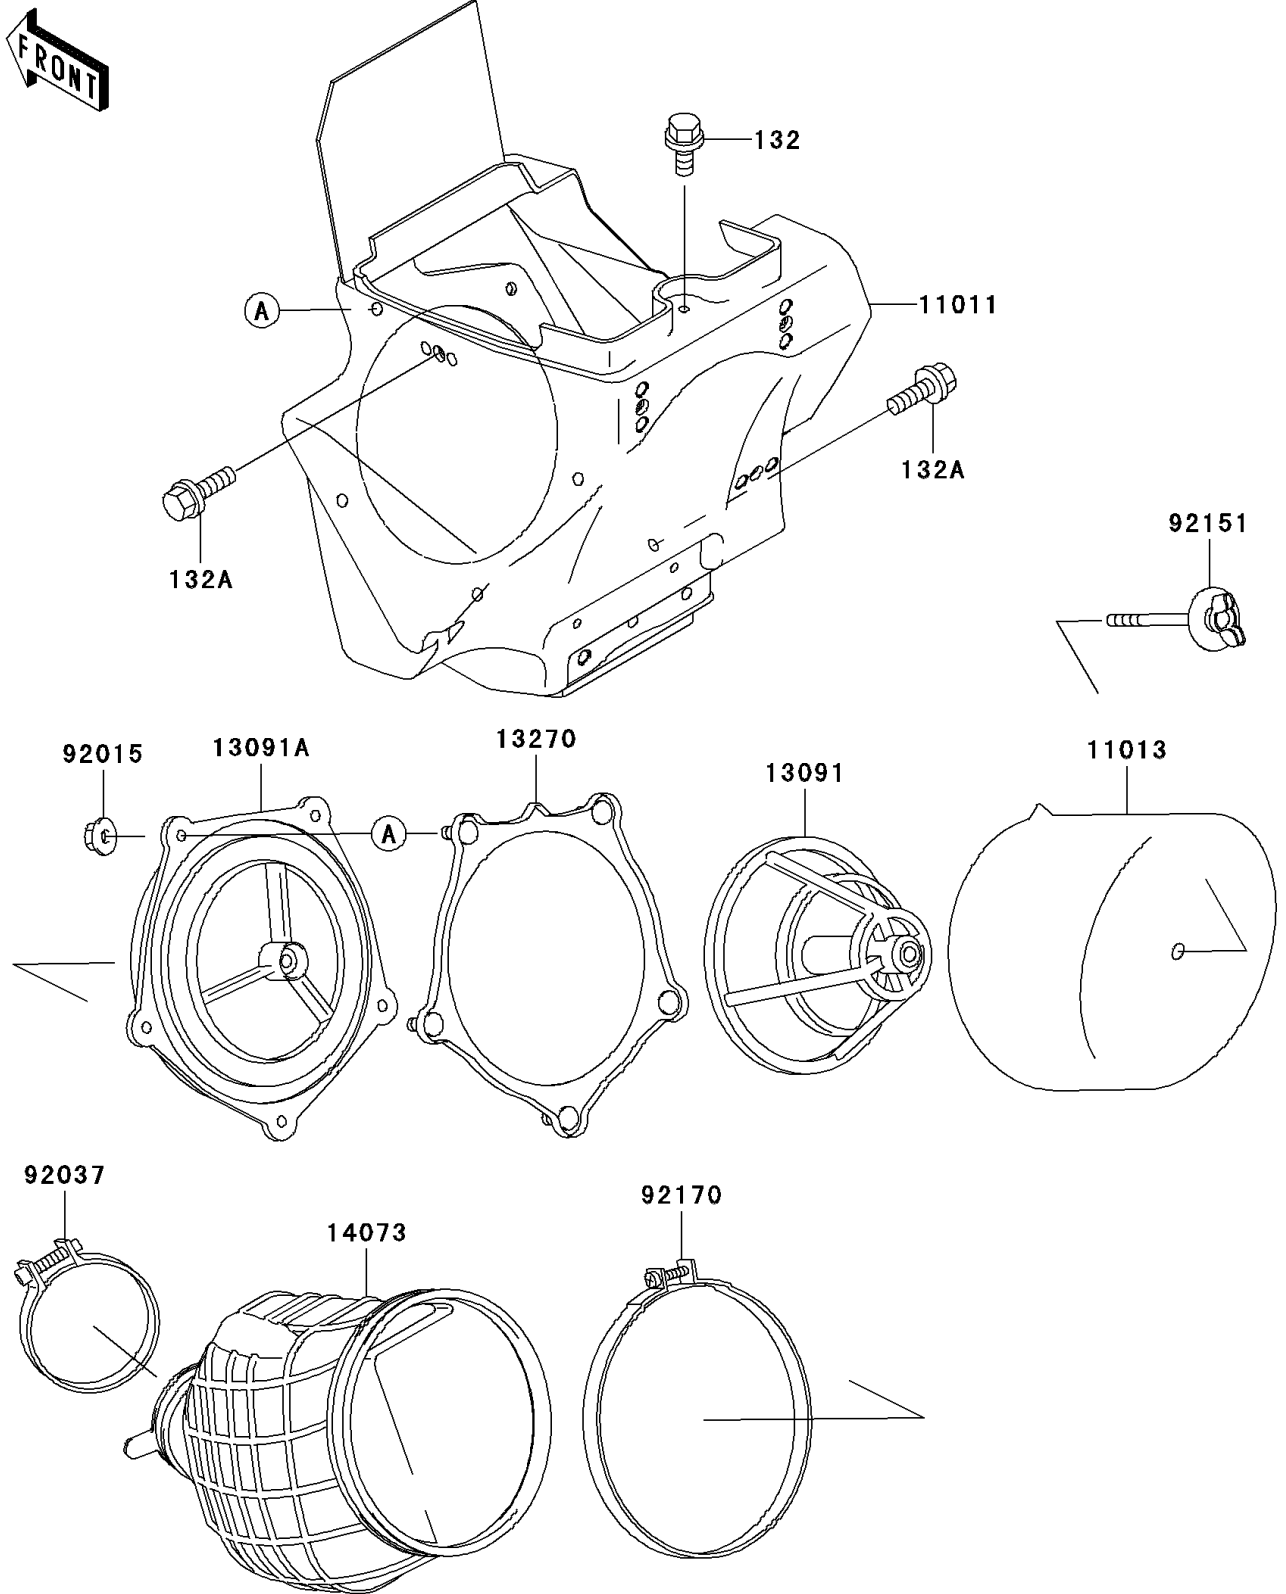

2005 KX100 PARTS DIAGRAM

Air Cleaner

E1130

2005 KX100 PARTS LIST

Air Cleaner

ITEM NAME	PART NUMBER	QUANTITY
BOLT-FLANGED-SMALL (Ref # 132)	132G0608	1
BOLT-FLANGED-SMALL (Ref # 132A)	132G0614	2
CASE-AIR FILTER (Ref # 11011)	11011-1612	1
ELEMENT-AIR FILTER (Ref # 11013)	11013-1271	1
HOLDER,ELEMENT (Ref # 13091)	13091-1696	1
HOLDER (Ref # 13091A)	13091-1697	1
PLATE,AIR FILTER (Ref # 13270)	13270-1905	1
DUCT (Ref # 14073)	14073-1785	1
NUT,FLANGED,5MM (Ref # 92015)	92015-1259	5
CLAMP,55MM (Ref # 92037)	92037-1486	1
BOLT,AIR FILTER (Ref # 92151)	92151-1256	1
CLAMP,126MM (Ref # 92170)	92170-1194	1