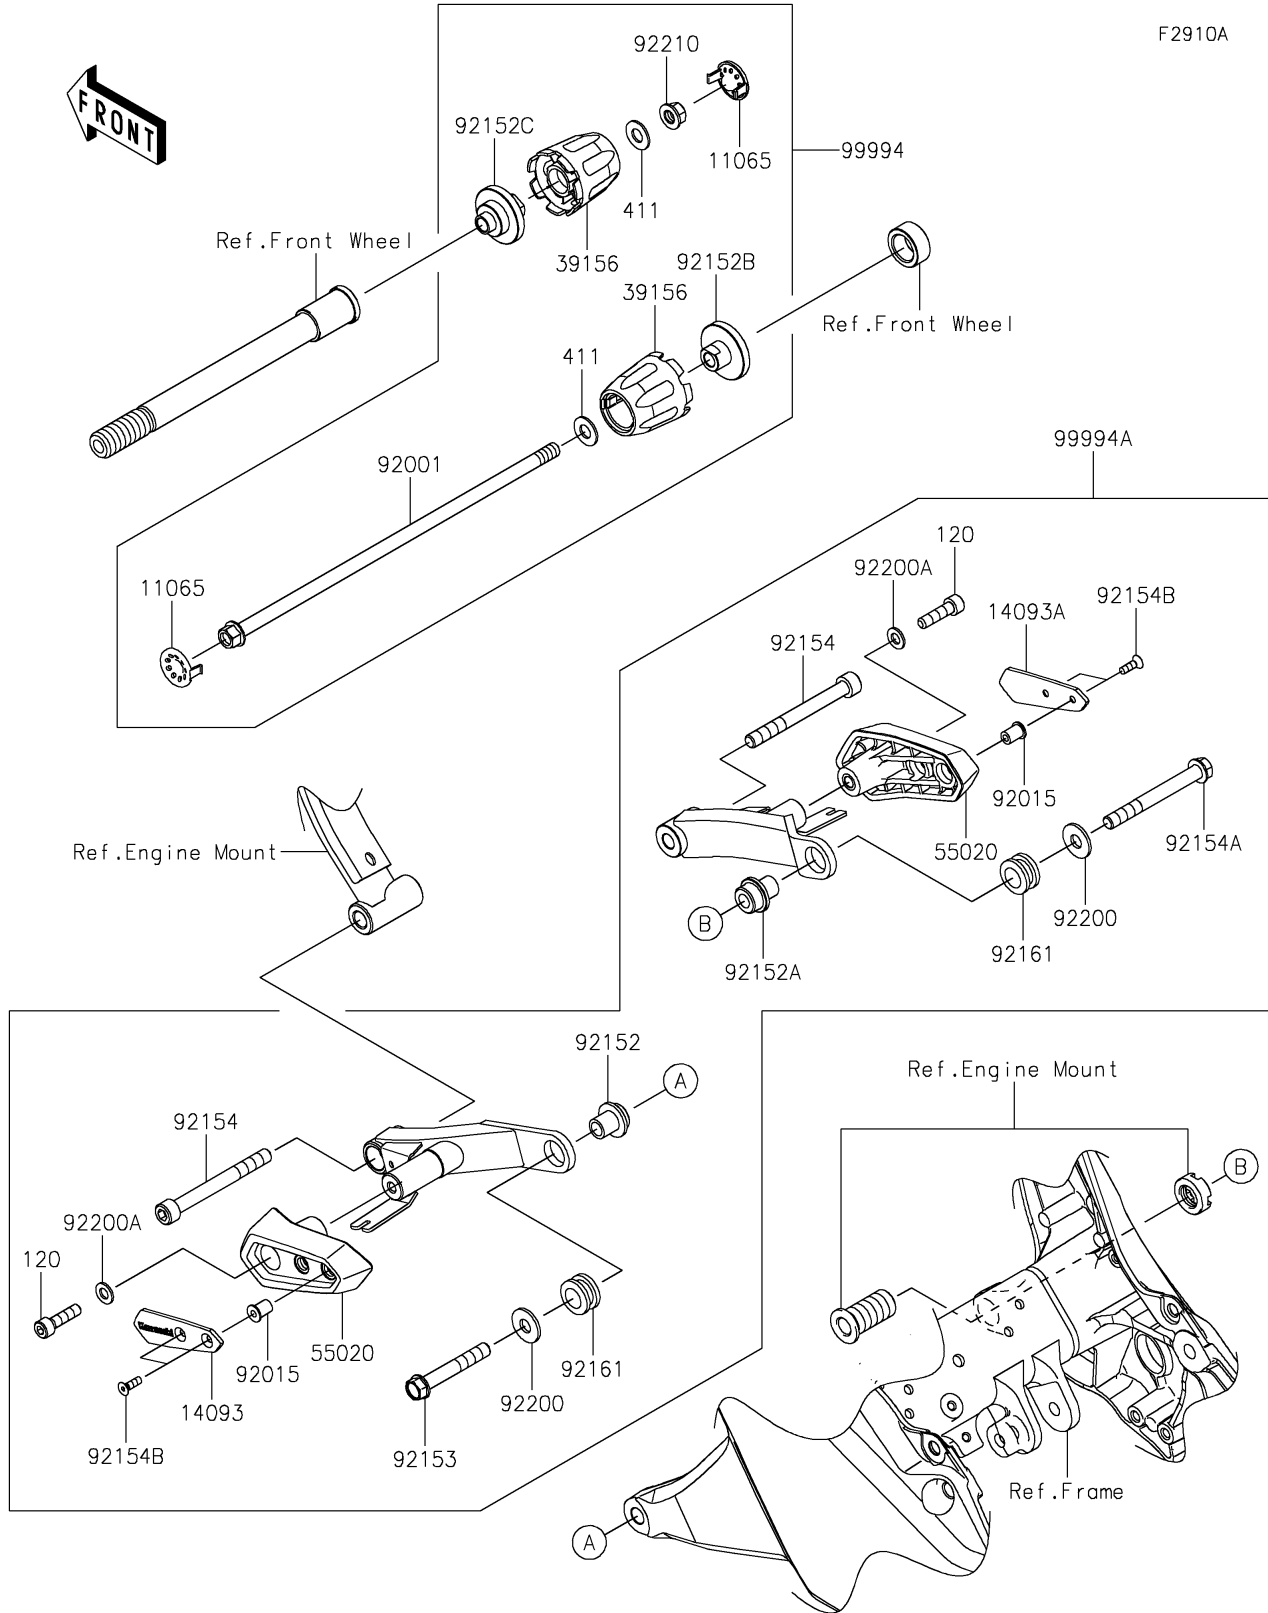

2020 NINJA® 1000SX PARTS DIAGRAM

Accessory(Slider)

2020 NINJA® 1000SX PARTS LIST

Accessory(Slider)

ITEM NAME	PART NUMBER	QUANTITY
CAP,B.SILVER (Ref # 11065)	11065-1313-54N	2
BOLT-SOCKET,8X30 (Ref # 120)	120CA0830	2
COVER,SLIDER,LH (Ref # 14093)	14093-0350	1
COVER,SLIDER,RH (Ref # 14093A)	14093-0351	1
PAD,AXLE SLIDER (Ref # 39156)	39156-2212	2
WASHER-PLAIN,10MM (Ref # 411)	411AA1000	2
GUARD (Ref # 55020)	55020-1997	2
BOLT,FLANGED,10X320,BLACK (Ref # 92001)	92001-1624	1
NUT,WELL,5MM (Ref # 92015)	92015-1757	4
COLLAR,RR,LH (Ref # 92152)	92152-1519	1
COLLAR,RR,RH (Ref # 92152A)	92152-1520	1
COLLAR,LH,L=25.5 (Ref # 92152B)	92152-2305	1
COLLAR,RH,L=34.1 (Ref # 92152C)	92152-2307	1
BOLT,FLANGED,10X65 (Ref # 92153)	92153-1931	1
BOLT,SOCKET,10X95 (Ref # 92154)	92154-0447	2
BOLT,FLANGED,10X90 (Ref # 92154A)	92154-0448	1
BOLT,SOCKET,5X16 (Ref # 92154B)	92154-1014	4
DAMPER,15.5X26X14.5 (Ref # 92161)	92161-1361	2
WASHER,10.5X26X2.3 (Ref # 92200)	92200-0088	2
WASHER,8.4X16X1.6 (Ref # 92200A)	92200-0807	2
NUT,LOCK,FLANGED,10MM (Ref # 92210)	92210-1139	1
KIT,FRONT AXLE SLIDER (Ref # 99994)	99994-1276	1
FRAME SLIDER (Ref # 99994A)	99994-1411	1