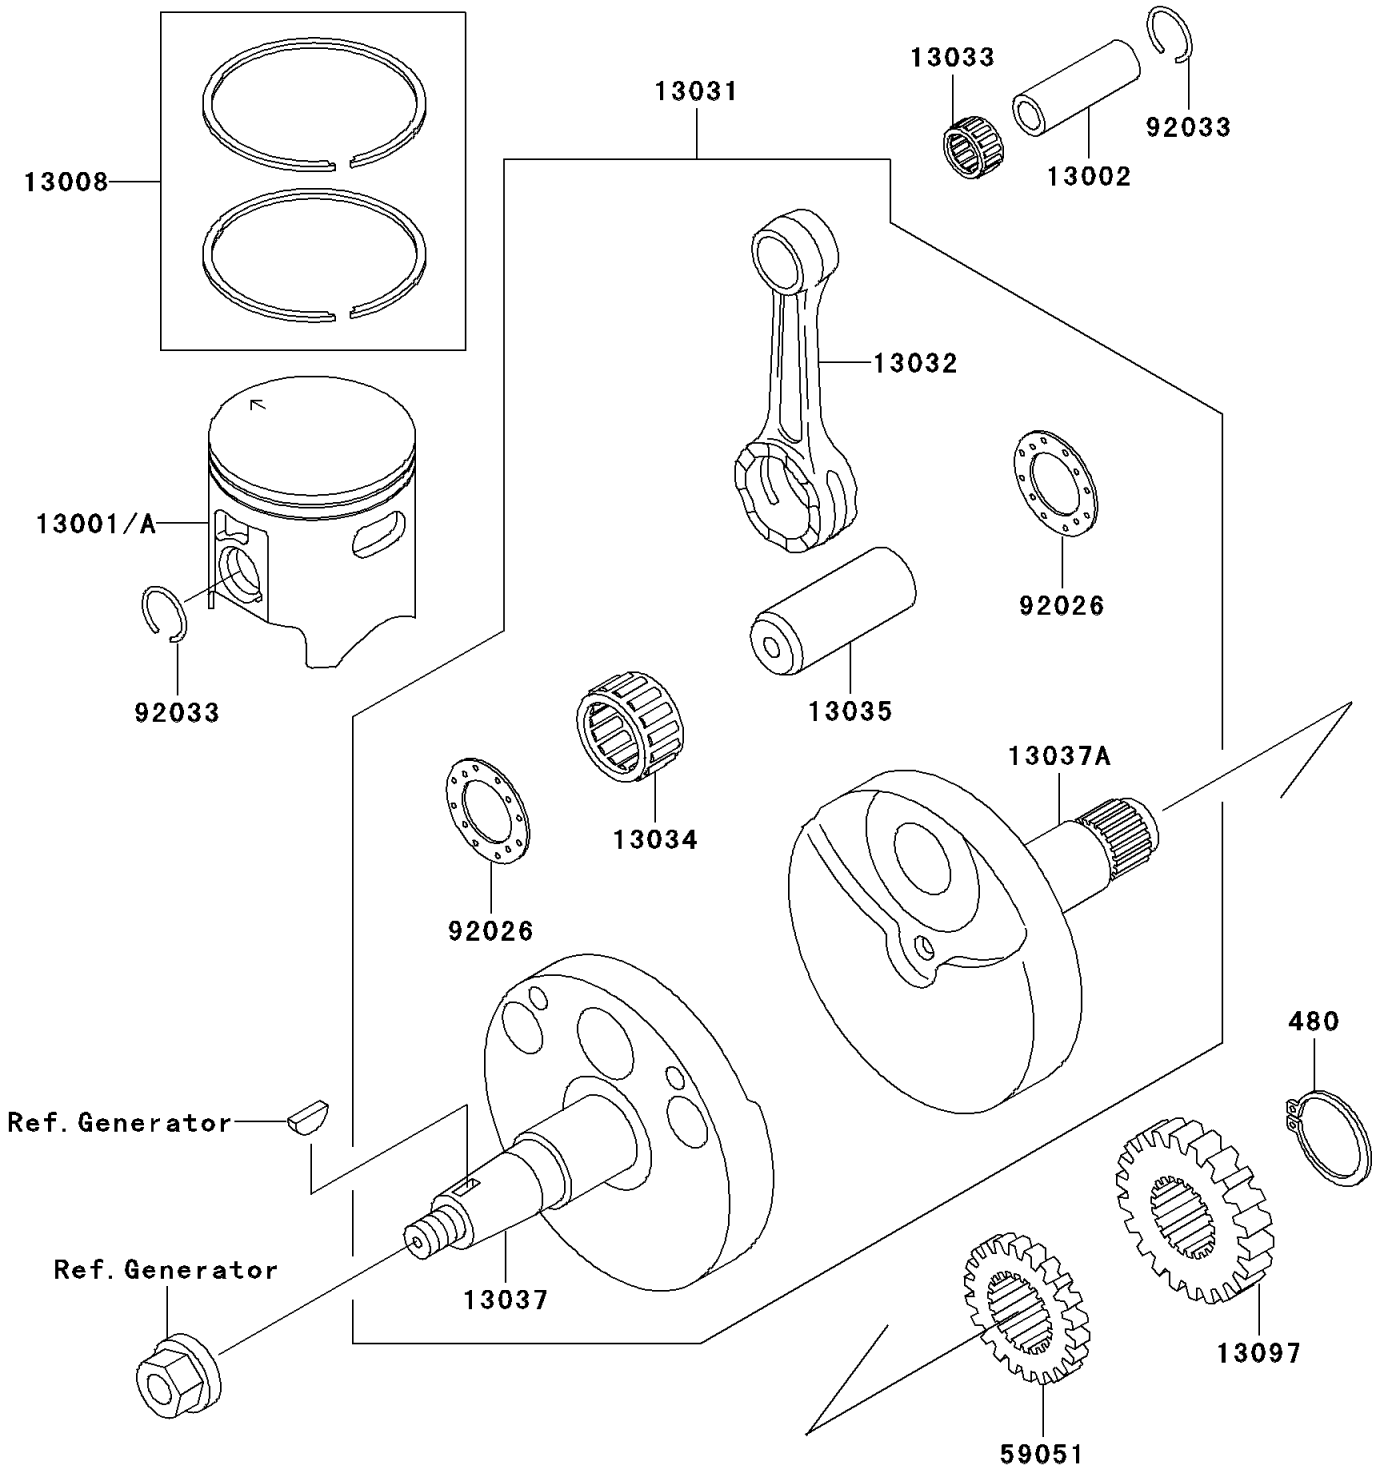

# 2005 KX100 PARTS DIAGRAM

Crankshaft/Piston(s)

E1320

## 2005 KX100 PARTS LIST

### Crankshaft/Piston(s)

ITEM NAME	PART NUMBER	QUANTITY
CIRCLIP-TYPE-C,16MM (Ref # 480)	480J1600	1
PISTON-ENGINE (Ref # 13001)	13001-0037	1
PIN-PISTON (Ref # 13002)	13002-1018	1
RING-SET-PISTON (Ref # 13008)	13008-1107	1
CRANKSHAFT-COMP (Ref # 13031)	13031-1481	1
ROD-CONNECTING (Ref # 13032)	13032-1230	1
BEARING-SMALL END,14R1818AP-1 (Ref # 13033)	13033-1053	1
BEARING-BIG END,B4 (Ref # 13034)	13034-1104	1
PIN-CRANK (Ref # 13035)	13035-1054	1
CRANKSHAFT,LH (Ref # 13037)	13037-1634	1
CRANKSHAFT,RH (Ref # 13037A)	13037-1635	1
GEAR-PRIMARY SPUR,20T (Ref # 13097)	13097-1148	1
GEAR-SPUR,PUMP,23T (Ref # 59051)	59051-1146	1
SPACER,22.2X37X1.0 (Ref # 92026)	92026-1136	2
RING-SNAP (Ref # 92033)	92033-1050	2