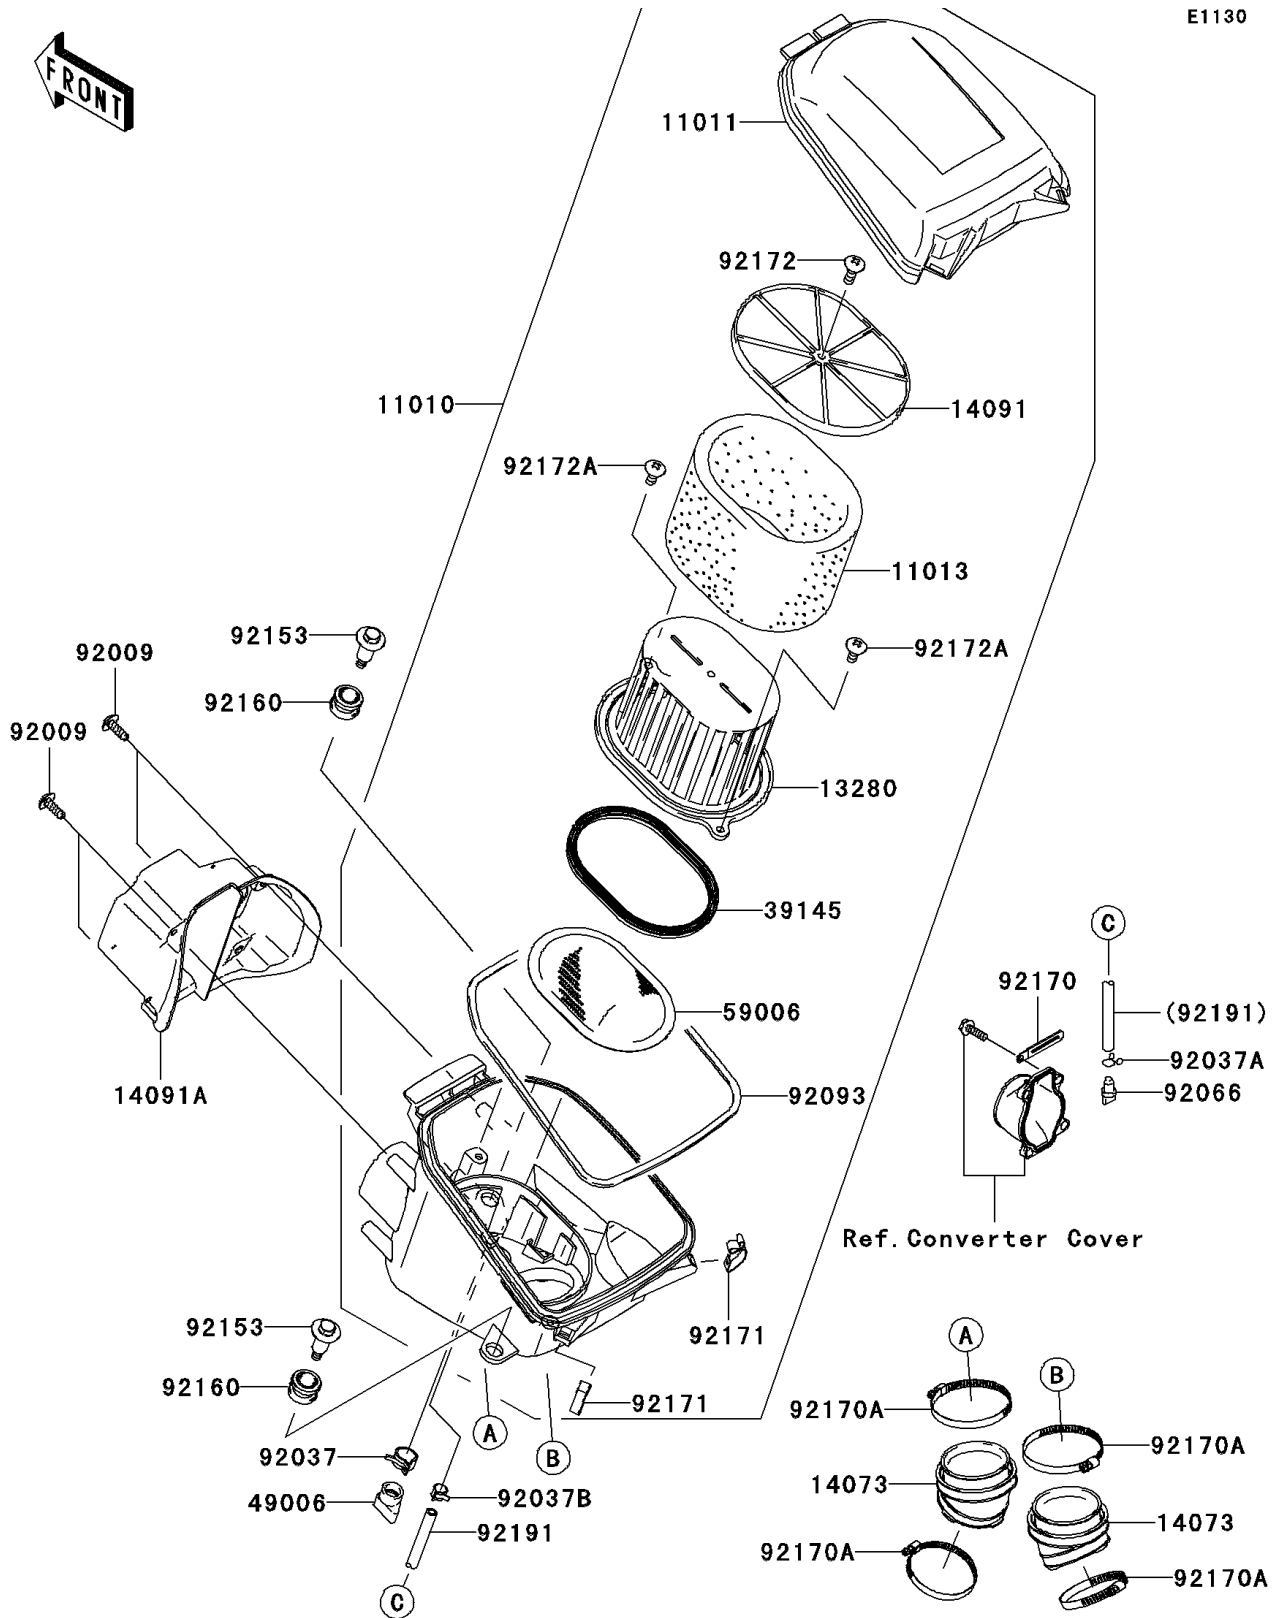

2007 Brute Force 650 4x4i PARTS DIAGRAM

Air Cleaner

E1130

2007 Brute Force 650 4x4i PARTS LIST

Air Cleaner

ITEM NAME	PART NUMBER	QUANTITY
FILTER-ASSY-AIR,F.BLACK (Ref # 11010)	11010-0125-6Z	1
CASE-AIR FILTER,UPP,F.BLACK (Ref # 11011)	11011-0017-6Z	1
ELEMENT-AIR FILTER (Ref # 11013)	11013-0021	1
HOLDER (Ref # 13280)	13280-0048	1
DUCT,JOINT (Ref # 14073)	14073-0030	2
COVER,ELEMENT (Ref # 14091)	14091-0163	1
COVER,FR (Ref # 14091A)	14091-0164	1
TRIM-SEAL (Ref # 39145)	39145-0001	1
BOOT (Ref # 49006)	49006-1292	1
ARRESTER-FLAME (Ref # 59006)	59006-0002	1
SCREW,TAPPING (Ref # 92009)	92009-1113	4
CLAMP,HOSE CLIP (Ref # 92037)	92037-1460	1
CLAMP,TUBE (Ref # 92037A)	92037-147	1
CLAMP,TUBE (Ref # 92037B)	92037-1505	1
PLUG,DRAIN (Ref # 92066)	92066-1211	1
SEAL (Ref # 92093)	92093-0017	1
BOLT,FLANGED,6X28.7 (Ref # 92153)	92153-1052	2
DAMPER (Ref # 92160)	92160-1594	2
CLAMP (Ref # 92170)	92170-1514	1
CLAMP (Ref # 92170A)	92170-1763	4
CLAMP (Ref # 92171)	92171-0225	2
SCREW,6X18 (Ref # 92172)	92172-0130	1
SCREW,6X14 (Ref # 92172A)	92172-0131	2
TUBE,7X11X470 (Ref # 92191)	92191-1531	1