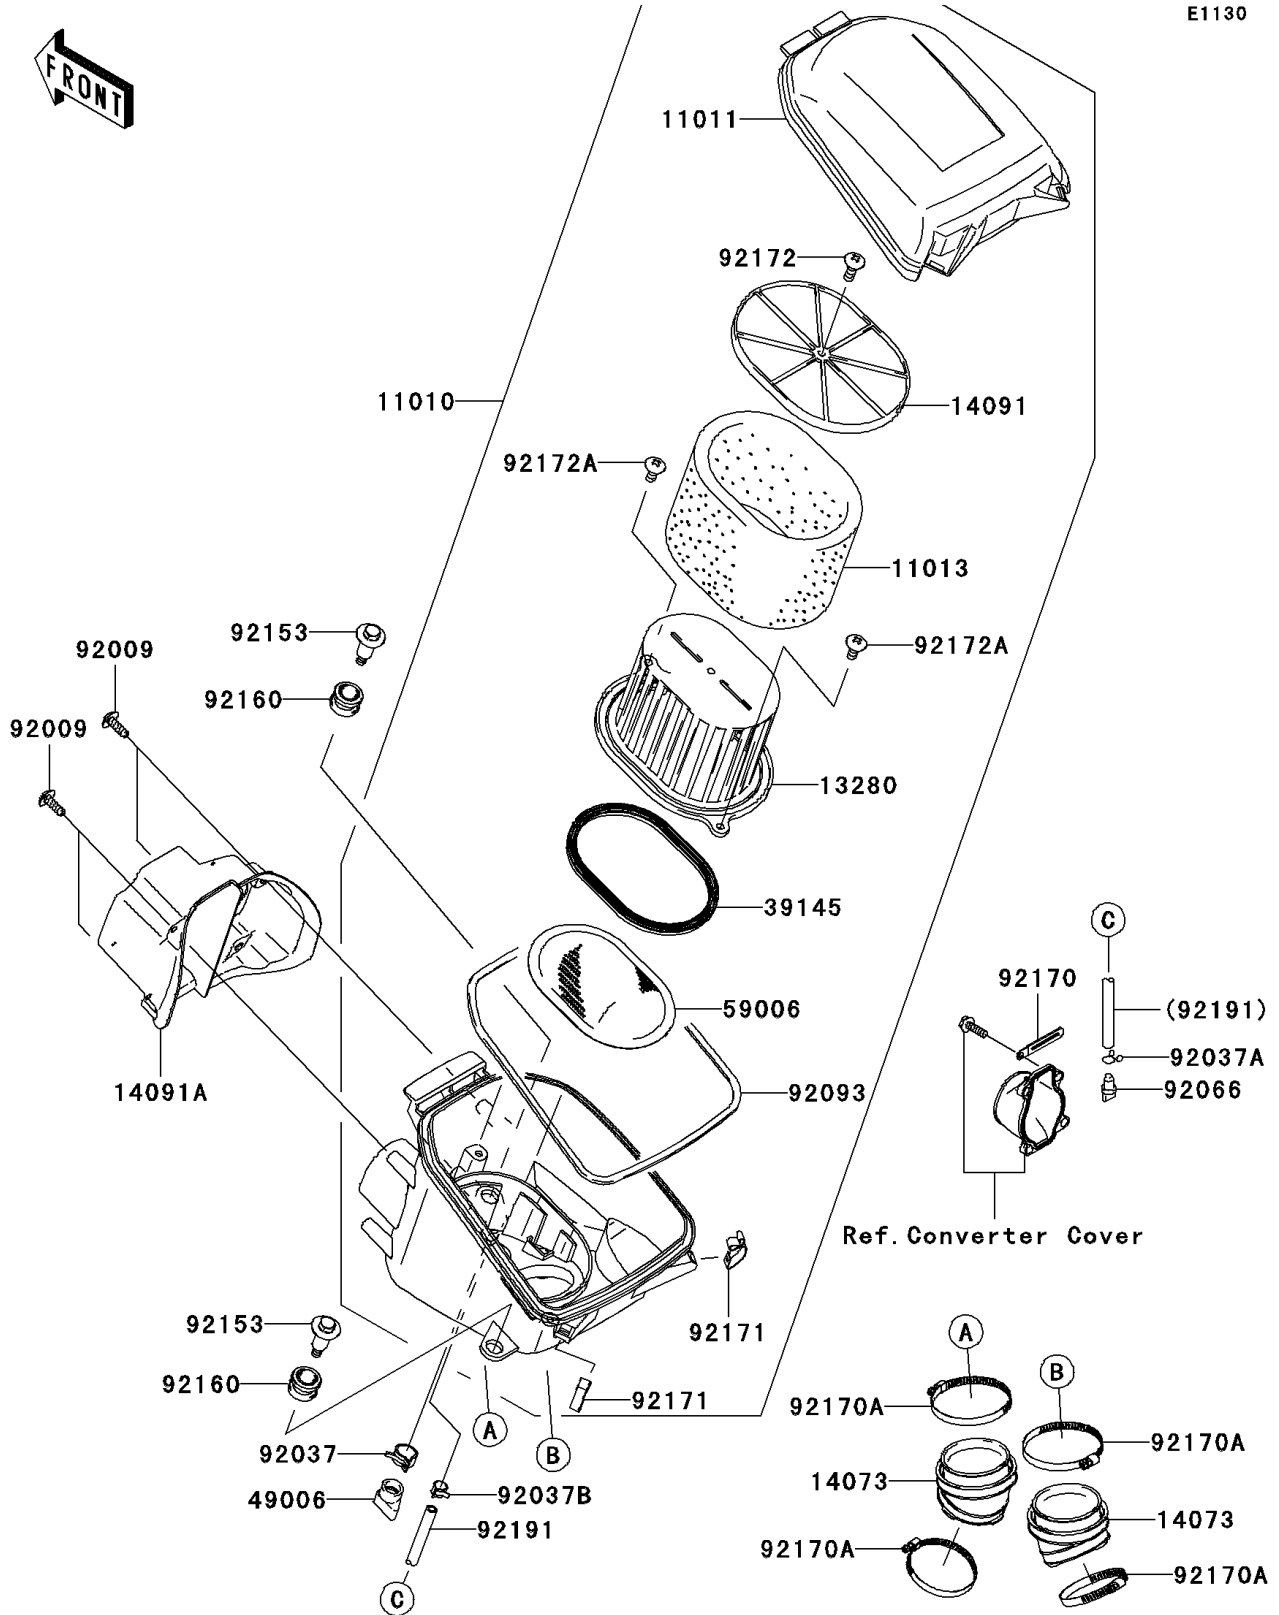

# 2008 Brute Force® 650 4x4i PARTS DIAGRAM

Air Cleaner

E1130

## 2008 Brute Force® 650 4x4i PARTS LIST

### Air Cleaner

ITEM NAME	PART NUMBER	QUANTITY
FILTER-ASSY-AIR,F.BLACK (Ref # 11010)	11010-0125-6Z	1
CASE-AIR FILTER,UPP,F.BLACK (Ref # 11011)	11011-0017-6Z	1
ELEMENT-AIR FILTER (Ref # 11013)	11013-0021	1
HOLDER (Ref # 13280)	13280-0048	1
DUCT,JOINT (Ref # 14073)	14073-0030	2
COVER,ELEMENT (Ref # 14091)	14091-0163	1
COVER,FR (Ref # 14091A)	14091-0164	1
TRIM-SEAL (Ref # 39145)	39145-0001	1
BOOT (Ref # 49006)	49006-1292	1
ARRESTER-FLAME (Ref # 59006)	59006-0002	1
SCREW,TAPPING (Ref # 92009)	92009-1113	4
CLAMP,HOSE CLIP (Ref # 92037)	92037-1460	1
CLAMP,TUBE (Ref # 92037A)	92037-147	1
CLAMP,TUBE (Ref # 92037B)	92037-1505	1
PLUG,DRAIN (Ref # 92066)	92066-1211	1
SEAL (Ref # 92093)	92093-0017	1
BOLT,FLANGED,6X28.7 (Ref # 92153)	92153-1052	2
DAMPER (Ref # 92160)	92160-1594	2
CLAMP (Ref # 92170)	92170-1514	1
CLAMP (Ref # 92170A)	92170-1763	4
CLAMP (Ref # 92171)	92171-0225	2
SCREW,6X18 (Ref # 92172)	92172-0130	1
SCREW,6X14 (Ref # 92172A)	92172-0131	2
TUBE,7X11X470 (Ref # 92191)	92191-1531	1