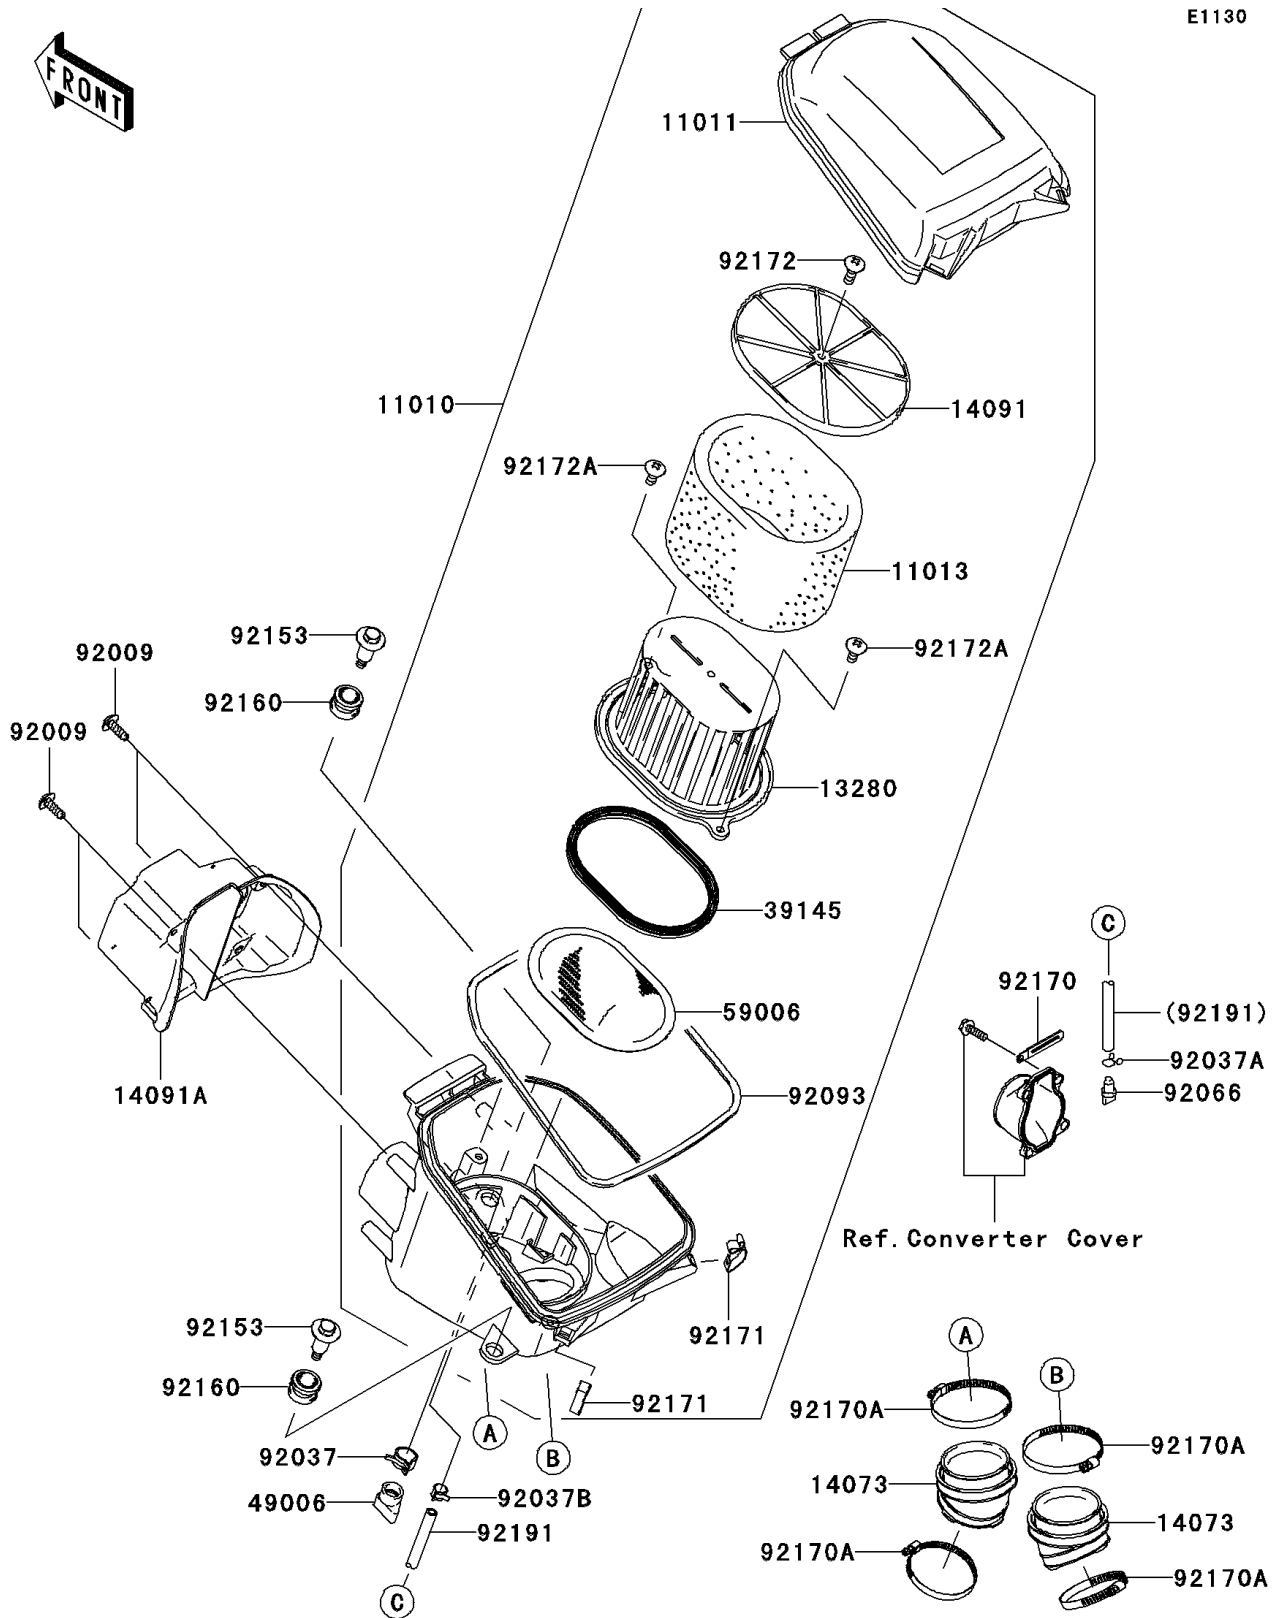

# 2008 Brute Force® 650 4x4i PARTS DIAGRAM

Air Cleaner

E1130

## 2008 Brute Force® 650 4x4i PARTS LIST

### Air Cleaner

ITEM NAME	PART NUMBER	QUANTITY
FILTER-ASSY-AIR,F.BLACK (Ref # 11010)	11010-0125-6Z	1
CASE-AIR FILTER,UPP,F.BLACK (Ref # 11011)	11011-0017-6Z	1
ELEMENT-AIR FILTER (Ref # 11013)	11013-0021	1
HOLDER (Ref # 13280)	13280-0048	1
DUCT,JOINT (Ref # 14073)	14073-0030	2
COVER,ELEMENT (Ref # 14091)	14091-0163	1
COVER,FR (Ref # 14091A)	14091-0164	1
TRIM-SEAL (Ref # 39145)	39145-0001	1
BOOT (Ref # 49006)	49006-1292	1
ARRESTER-FLAME (Ref # 59006)	59006-0002	1
SCREW,TAPPING (Ref # 92009)	92009-1113	4
CLAMP,HOSE CLIP (Ref # 92037)	92037-1460	1
CLAMP,TUBE (Ref # 92037A)	92037-147	1
CLAMP,TUBE (Ref # 92037B)	92037-1505	1
PLUG,DRAIN (Ref # 92066)	92066-1211	1
SEAL (Ref # 92093)	92093-0017	1
BOLT,FLANGED,6X28.7 (Ref # 92153)	92153-1052	2
DAMPER (Ref # 92160)	92160-1594	2
CLAMP (Ref # 92170)	92170-1514	1
CLAMP (Ref # 92170A)	92170-1763	4
CLAMP (Ref # 92171)	92171-0225	2
SCREW,6X18 (Ref # 92172)	92172-0130	1
SCREW,6X14 (Ref # 92172A)	92172-0131	2
TUBE,7X11X470 (Ref # 92191)	92191-1531	1