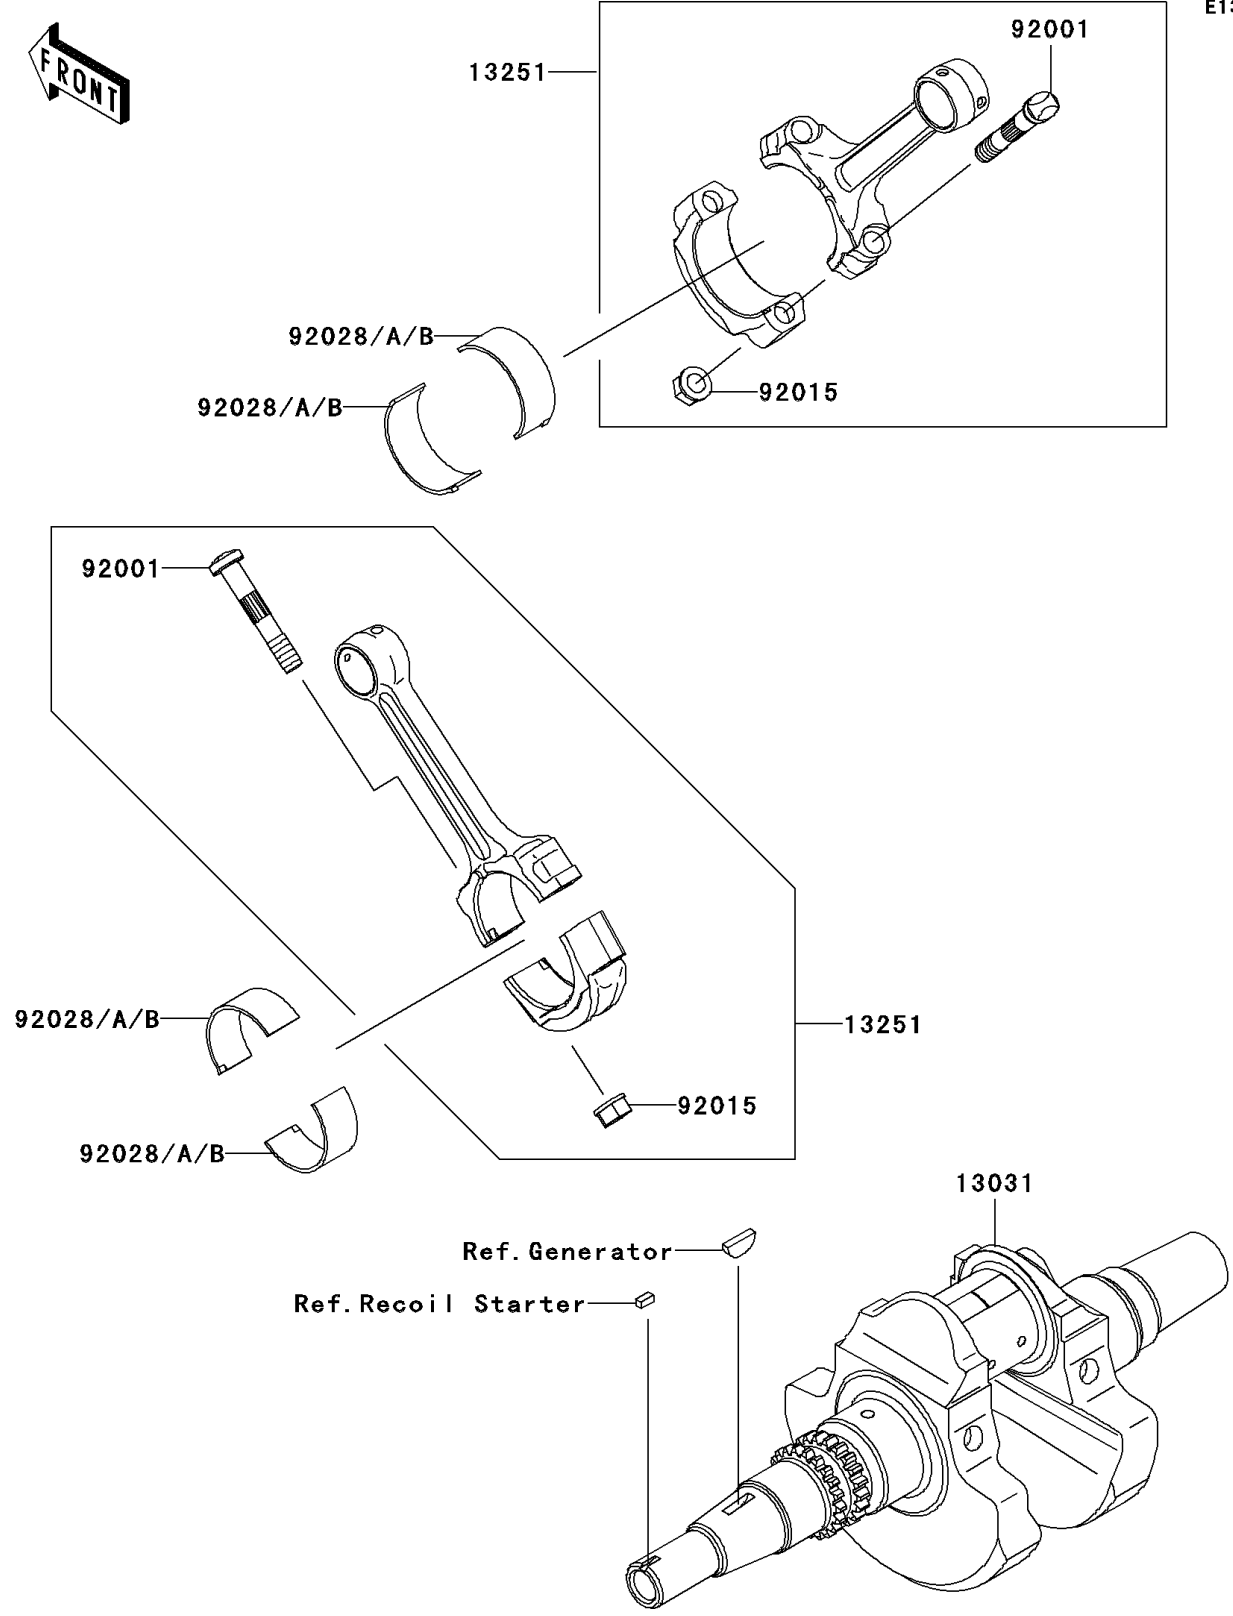

2007 Brute Force 650 4x4i PARTS DIAGRAM

Crankshaft

E1321

2007 Brute Force 650 4x4i PARTS LIST

Crankshaft

ITEM NAME	PART NUMBER	QUANTITY
CRANKSHAFT-COMP (Ref # 13031)	13031-0078	1
ROD-ASSY-CONNECTING (Ref # 13251)	13251-1130	2
BOLT,CONNECTING ROD (Ref # 92001)	92001-1980	4
NUT,FLANGED,8MM (Ref # 92015)	92015-1311	4
BUSHING,CONNECTING ROD,GREEN (Ref # 92028)	92028-1961	AR
BUSHING,CONNECTING ROD,YELLOW (Ref # 92028A)	92028-1962	4
BUSHING,CONNECTING ROD,BROWN (Ref # 92028B)	92028-1963	AR