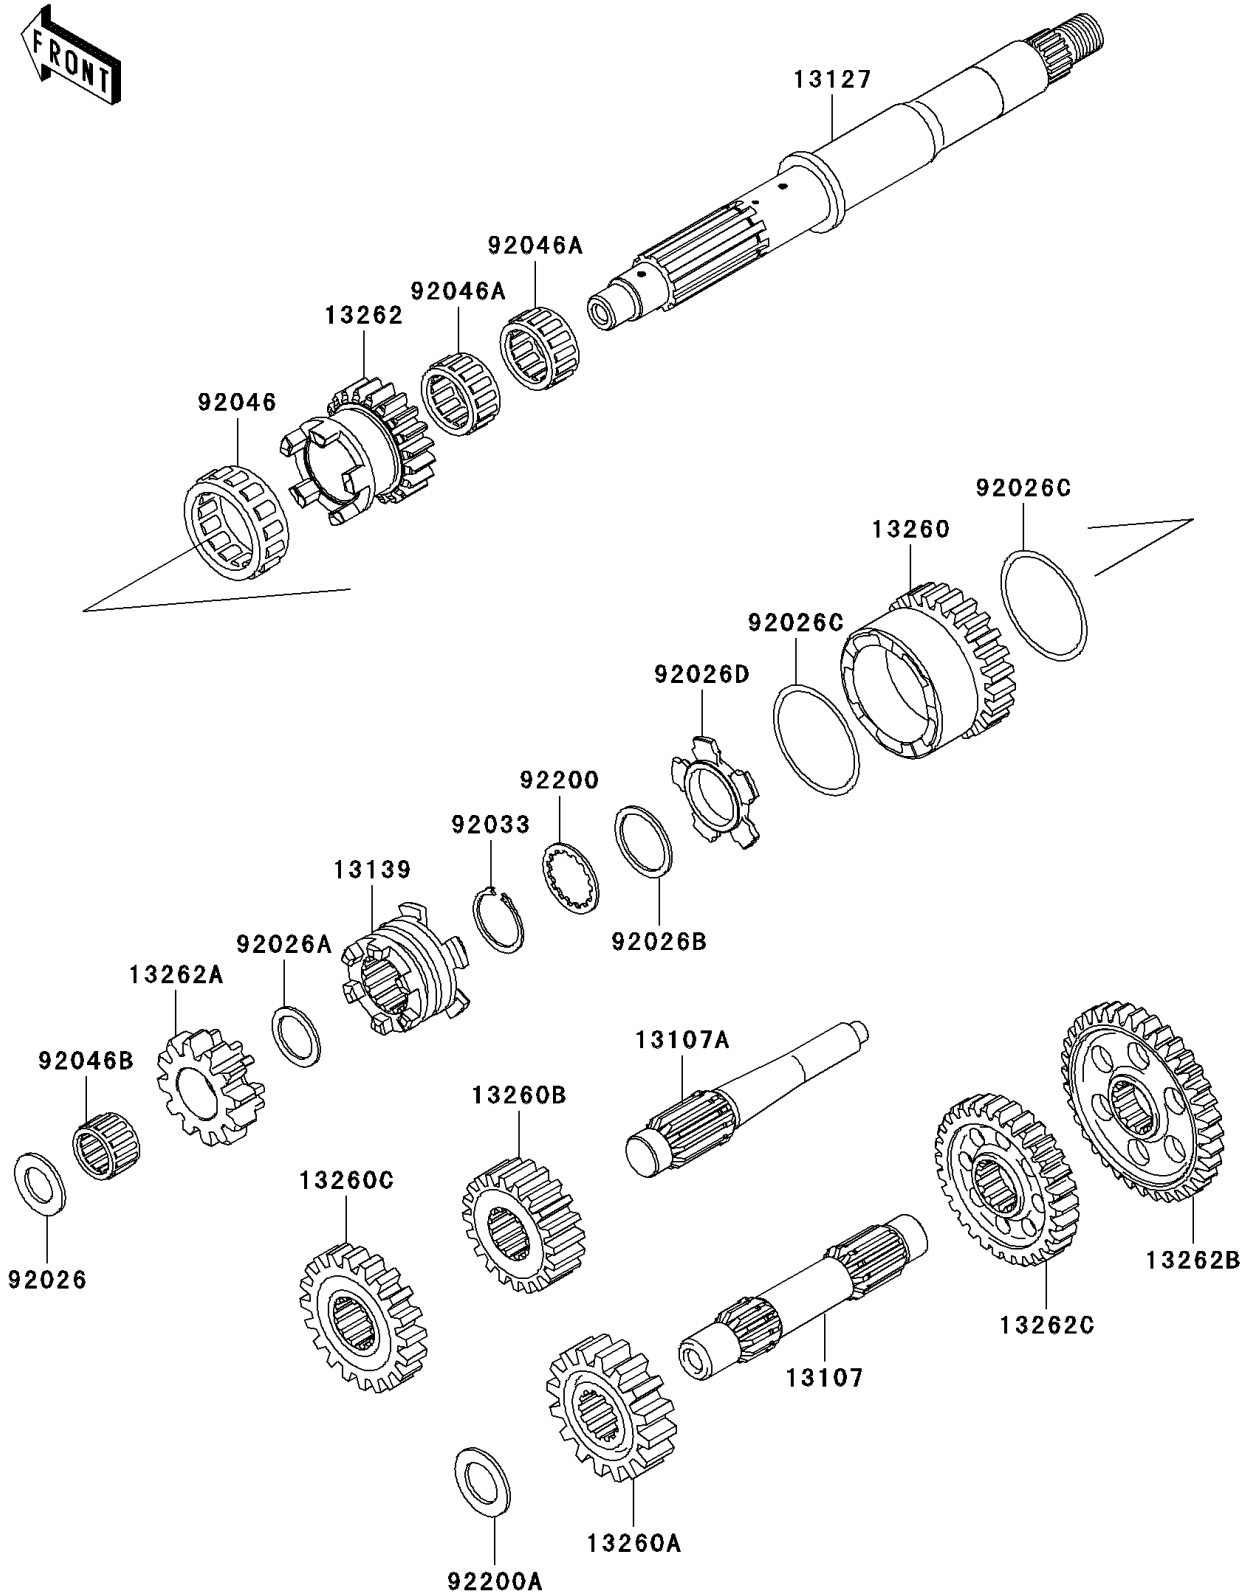

2007 Brute Force 650 4x4i PARTS DIAGRAM

Transmission

E1361

2007 Brute Force 650 4x4i PARTS LIST

Transmission

ITEM NAME	PART NUMBER	QUANTITY
SHAFT,COUNTER (Ref # 13107)	13107-0113	1
SHAFT,REVERSE,IDLE (Ref # 13107A)	13107-1437	1
SHAFT-TRANSMISSION INPUT (Ref # 13127)	13127-1282	1
SHIFTER (Ref # 13139)	13139-0003	1
GEAR,INPUT HIGH,26T (Ref # 13260)	13260-1867	1
GEAR,OUTPUT DRIVE,18T (Ref # 13260A)	13260-1871	1
GEAR,OUTPUT REVERSE,16T (Ref # 13260B)	13260-1872	1
GEAR,DRIVEN REVERSE,16T (Ref # 13260C)	13260-1873	1
GEAR,INPUT LOW,20T (Ref # 13262)	13262-0234	1
GEAR,INPUT REVERSE,12T (Ref # 13262A)	13262-0235	1
GEAR,DRIVEN LOW,36T (Ref # 13262B)	13262-0313	1
GEAR,DRIVEN HI,30T (Ref # 13262C)	13262-0314	1
SPACER,17.3X30X2.0 (Ref # 92026)	92026-1415	1
SPACER,21.2X29X1.6 (Ref # 92026A)	92026-1568	1
SPACER,28.2X34.5X1.6 (Ref # 92026B)	92026-1587	1
SPACER,48.2X54.3X1.0 (Ref # 92026C)	92026-1599	2
SPACER,HI&LOW (Ref # 92026D)	92026-1600	1
RING-SNAP,25.9X30.6X1.2 (Ref # 92033)	92033-1037	1
BEARING-NEEDLE,HIGH GEAR (Ref # 92046)	92046-1276	1
BEARING-NEEDLE,FWF-283317 (Ref # 92046A)	92046-1278	2
BEARING-NEEDLE,REVERSE GEAR (Ref # 92046B)	92046-1279	1
WASHER,28.5X34.0X1.5 (Ref # 92200)	92200-1240	1
WASHER,20.3X33X2.0 (Ref # 92200A)	92200-1351	1