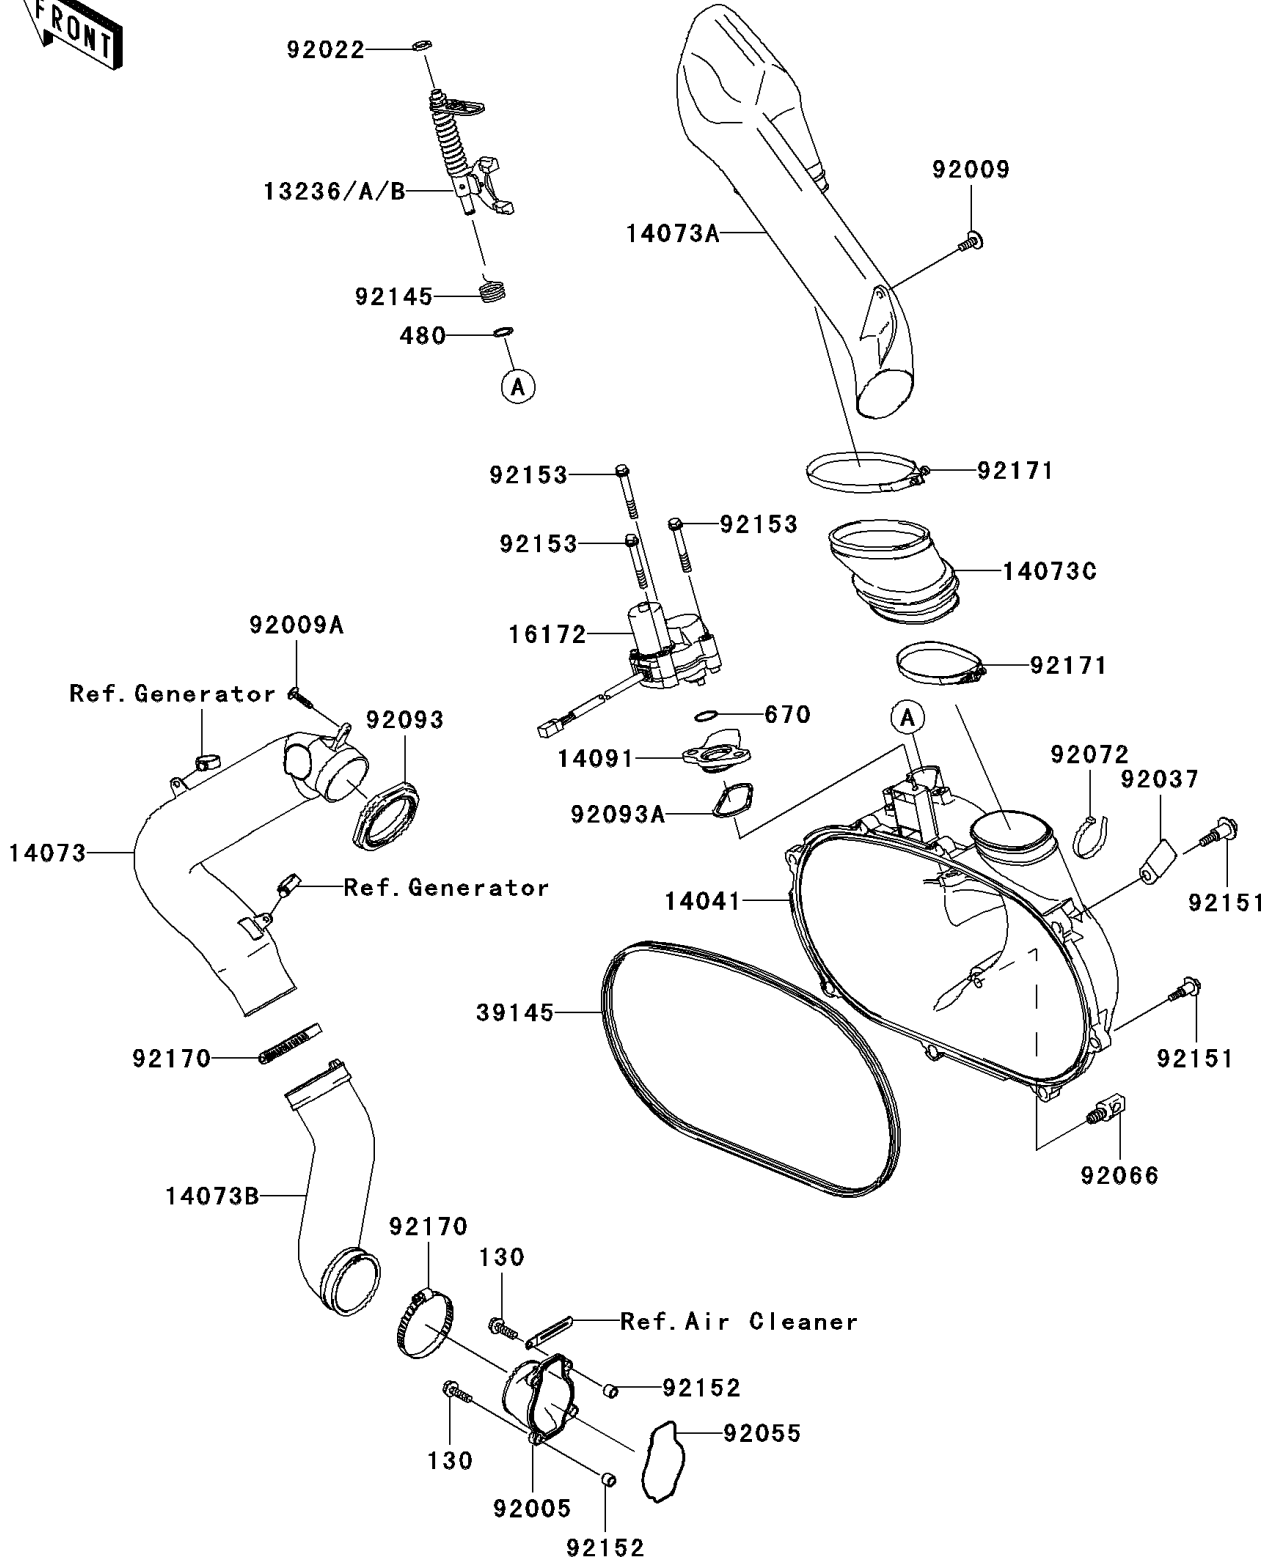

2007 Brute Force 650 4x4i PARTS DIAGRAM

Converter Cover

E1393

2007 Brute Force 650 4x4i PARTS LIST

Converter Cover

ITEM NAME	PART NUMBER	QUANTITY
BOLT-FLANGED,6X20 (Ref # 130)	130Z0620	4
LEVER-COMP,YELLOW (Ref # 13236)	13236-0046	AR
LEVER-COMP,GREEN (Ref # 13236A)	13236-0047	AR
LEVER-COMP,PAINT LESS (Ref # 13236B)	13236-0048	1
COVER-COMP (Ref # 14041)	14041-0004	1
DUCT,INTAKE (Ref # 14073)	14073-0025	1
DUCT,EXHAUST (Ref # 14073A)	14073-0026	1
DUCT,INTAKE JOINT (Ref # 14073B)	14073-0027	1
DUCT,EXHAUST JOINT (Ref # 14073C)	14073-0028	1
COVER (Ref # 14091)	14091-1421	1
ACTUATOR (Ref # 16172)	16172-0006	1
TRIM-SEAL (Ref # 39145)	39145-1135	1
CIRCLIP-TYPE-C,10MM (Ref # 480)	480J1000	1
O RING (Ref # 670)	670D3022	1
FITTING (Ref # 92005)	92005-1387	1
SCREW,6X16 (Ref # 92009)	92009-1694	1
SCREW,TAPPING,5X20 (Ref # 92009A)	92009-1993	1
WASHER,10.2X16X1 (Ref # 92022)	92022-1829	1
CLAMP (Ref # 92037)	92037-1780	1
RING-O (Ref # 92055)	92055-1630	1
PLUG,DRAIN,11X19 (Ref # 92066)	92066-1580	1
BAND,L=188 (Ref # 92072)	92072-1239	1
SEAL (Ref # 92093)	92093-0016	1
SEAL (Ref # 92093A)	92093-1548	1
SPRING (Ref # 92145)	92145-1567	1
BOLT,FLANGED,6X30 (Ref # 92151)	92151-1686	8
COLLAR (Ref # 92152)	92152-1332	4
BOLT,6X47 (Ref # 92153)	92153-0678	3
CLAMP (Ref # 92170)	92170-1764	2

2007 Brute Force 650 4x4i PARTS LIST

Converter Cover

ITEM NAME	PART NUMBER	QUANTITY
CLAMP (Ref # 92171)	92171-0208	2