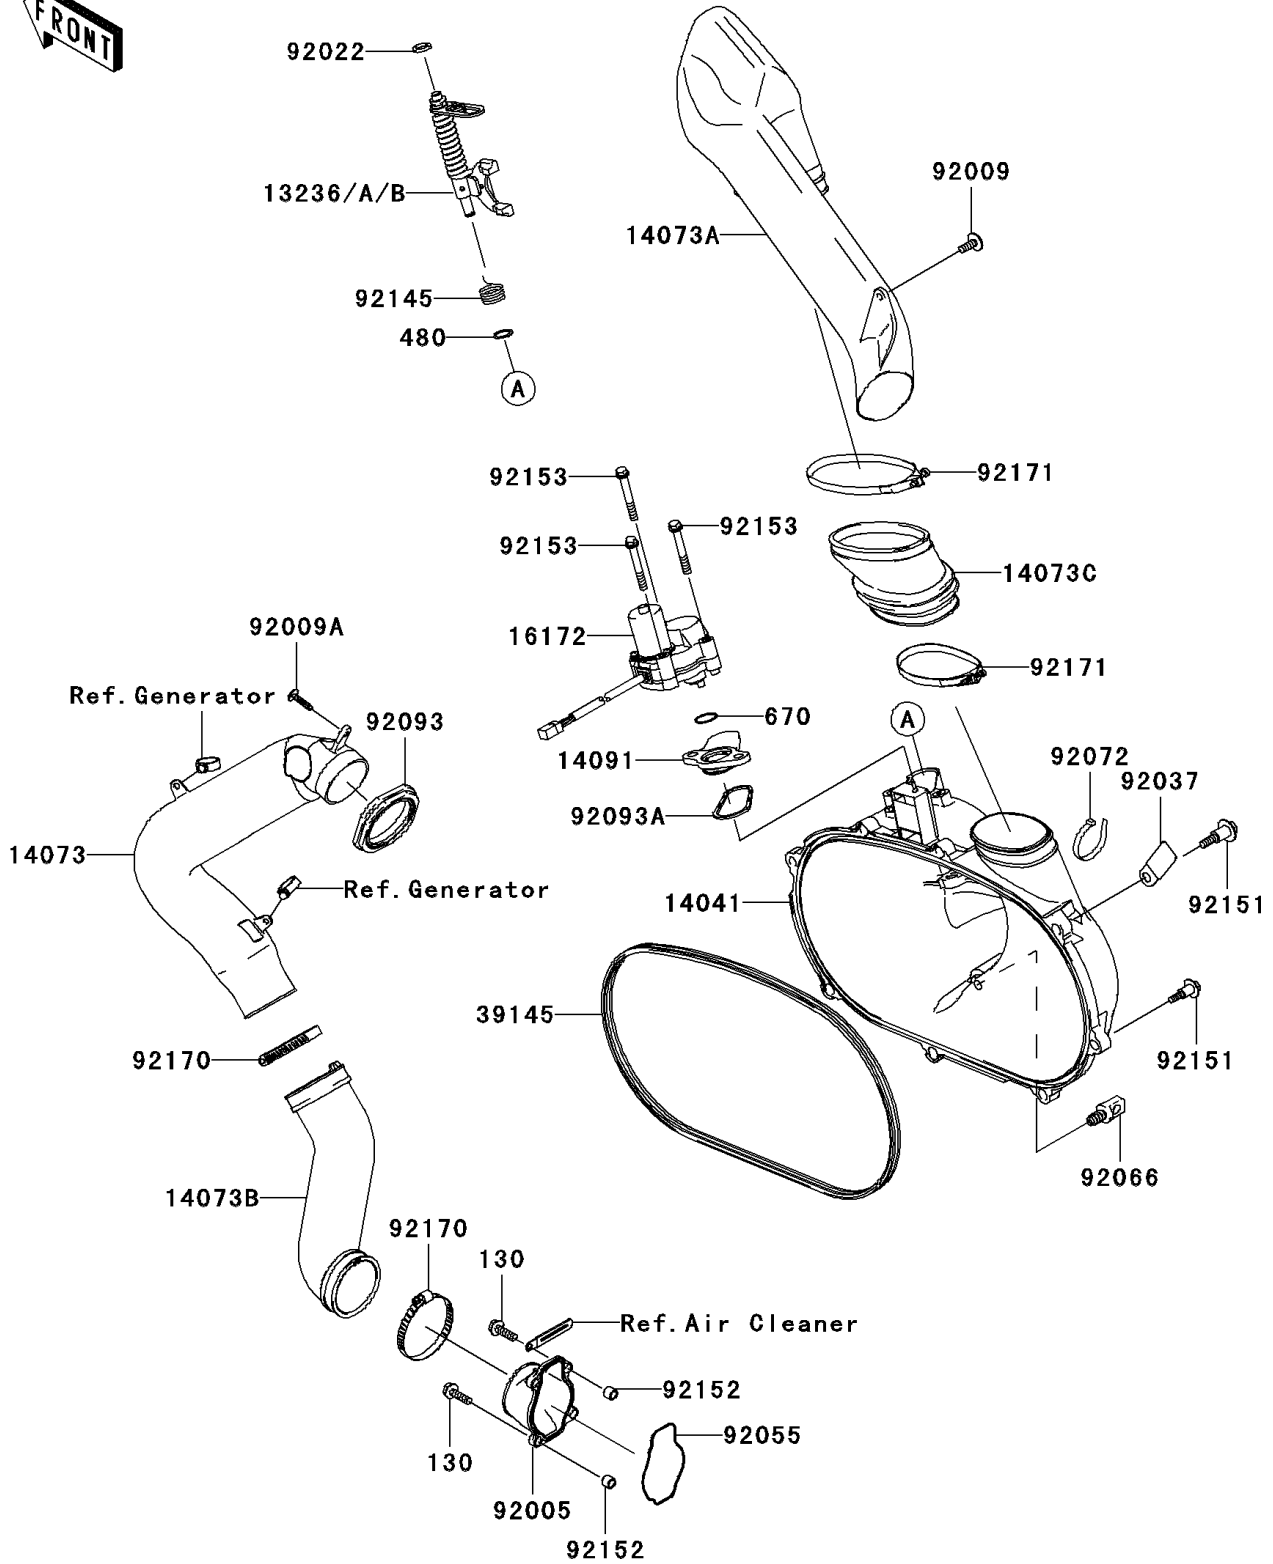

2007 Brute Force 650 4x4i PARTS DIAGRAM

Converter Cover

E1393

2007 Brute Force 650 4x4i PARTS LIST

Converter Cover

ITEM NAME	PART NUMBER	QUANTITY
BOLT-FLANGED,6X20 (Ref # 130)	130Z0620	4
LEVER-COMP,YELLOW (Ref # 13236)	13236-0046	AR
LEVER-COMP,GREEN (Ref # 13236A)	13236-0047	AR
LEVER-COMP,PAINT LESS (Ref # 13236B)	13236-0048	1
COVER-COMP (Ref # 14041)	14041-0004	1
DUCT,INTAKE (Ref # 14073)	14073-0025	1
DUCT,EXHAUST (Ref # 14073A)	14073-0026	1
DUCT,INTAKE JOINT (Ref # 14073B)	14073-0027	1
DUCT,EXHAUST JOINT (Ref # 14073C)	14073-0028	1
COVER (Ref # 14091)	14091-1421	1
ACTUATOR (Ref # 16172)	16172-0006	1
TRIM-SEAL (Ref # 39145)	39145-1135	1
CIRCLIP-TYPE-C,10MM (Ref # 480)	480J1000	1
O RING (Ref # 670)	670D3022	1
FITTING (Ref # 92005)	92005-1387	1
SCREW,6X16 (Ref # 92009)	92009-1694	1
SCREW,TAPPING,5X20 (Ref # 92009A)	92009-1993	1
WASHER,10.2X16X1 (Ref # 92022)	92022-1829	1
CLAMP (Ref # 92037)	92037-1780	1
RING-O (Ref # 92055)	92055-1630	1
PLUG,DRAIN,11X19 (Ref # 92066)	92066-1580	1
BAND,L=188 (Ref # 92072)	92072-1239	1
SEAL (Ref # 92093)	92093-0016	1
SEAL (Ref # 92093A)	92093-1548	1
SPRING (Ref # 92145)	92145-1567	1
BOLT,FLANGED,6X30 (Ref # 92151)	92151-1686	8
COLLAR (Ref # 92152)	92152-1332	4
BOLT,6X47 (Ref # 92153)	92153-0678	3
CLAMP (Ref # 92170)	92170-1764	2

2007 Brute Force 650 4x4i PARTS LIST

Converter Cover

ITEM NAME	PART NUMBER	QUANTITY
CLAMP (Ref # 92171)	92171-0208	2