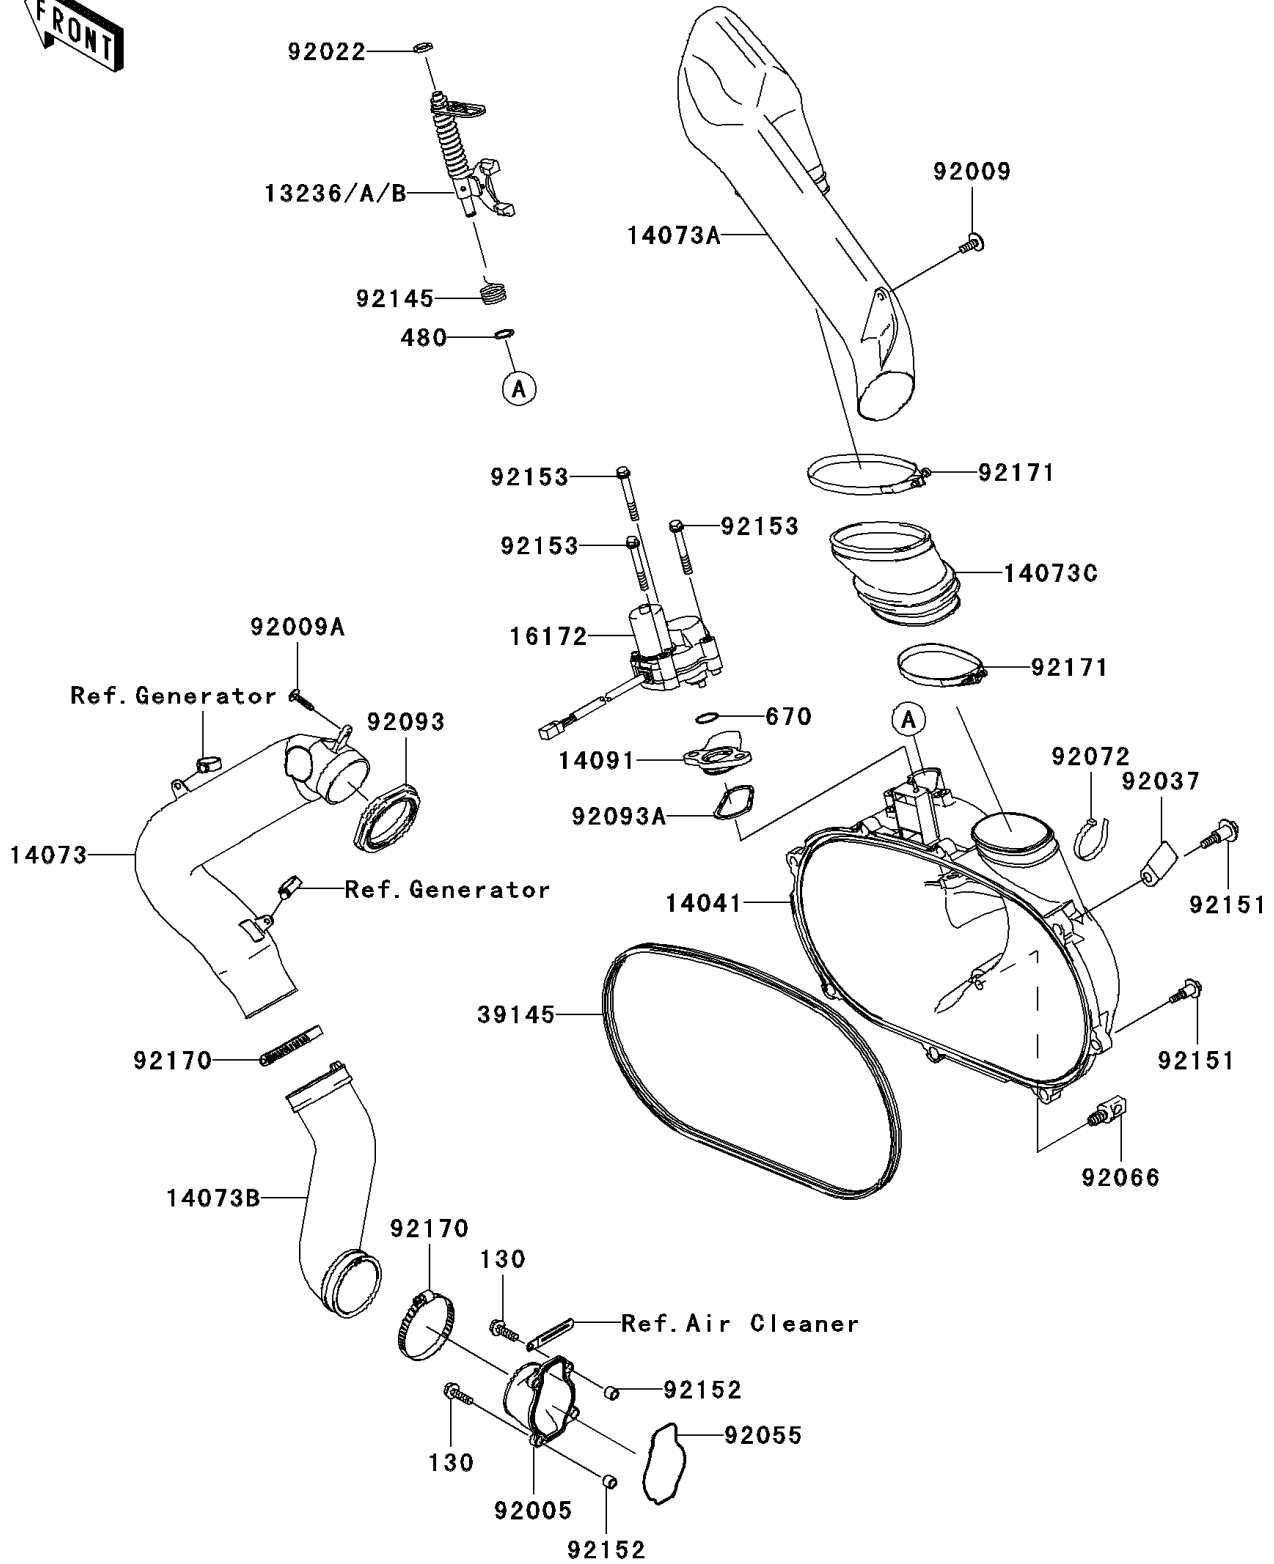

# 2008 Brute Force® 650 4x4i PARTS DIAGRAM

Converter Cover

E1393

## 2008 Brute Force® 650 4x4i PARTS LIST

### Converter Cover

ITEM NAME	PART NUMBER	QUANTITY
BOLT-FLANGED,6X20 (Ref # 130)	130Z0620	4
LEVER-COMP,YELLOW (Ref # 13236)	13236-0046	AR
LEVER-COMP,GREEN (Ref # 13236A)	13236-0047	AR
LEVER-COMP,PAINT LESS (Ref # 13236B)	13236-0048	1
COVER-COMP (Ref # 14041)	14041-0004	1
DUCT,INTAKE (Ref # 14073)	14073-0025	1
DUCT,EXHAUST (Ref # 14073A)	14073-0026	1
DUCT,INTAKE JOINT (Ref # 14073B)	14073-0027	1
DUCT,EXHAUST JOINT (Ref # 14073C)	14073-0028	1
COVER (Ref # 14091)	14091-1421	1
ACTUATOR (Ref # 16172)	16172-0006	1
TRIM-SEAL (Ref # 39145)	39145-1135	1
CIRCLIP-TYPE-C,10MM (Ref # 480)	480J1000	1
O RING (Ref # 670)	670D3022	1
FITTING (Ref # 92005)	92005-1387	1
SCREW,6X16 (Ref # 92009)	92009-1694	1
SCREW,TAPPING,5X20 (Ref # 92009A)	92009-1993	1
WASHER,10.2X16X1 (Ref # 92022)	92022-1829	1
CLAMP (Ref # 92037)	92037-1780	1
RING-O (Ref # 92055)	92055-1630	1
PLUG,DRAIN,11X19 (Ref # 92066)	92066-1580	1
BAND,L=188 (Ref # 92072)	92072-1239	1
SEAL (Ref # 92093)	92093-0016	1
SEAL (Ref # 92093A)	92093-1548	1
SPRING (Ref # 92145)	92145-1567	1
BOLT,FLANGED,6X30 (Ref # 92151)	92151-1686	8
COLLAR (Ref # 92152)	92152-1332	4
BOLT,6X47 (Ref # 92153)	92153-0678	3
CLAMP (Ref # 92170)	92170-1764	2

# 2008 Brute Force® 650 4x4i PARTS LIST

Converter Cover

ITEM NAME	PART NUMBER	QUANTITY
CLAMP (Ref # 92171)	92171-0208	2