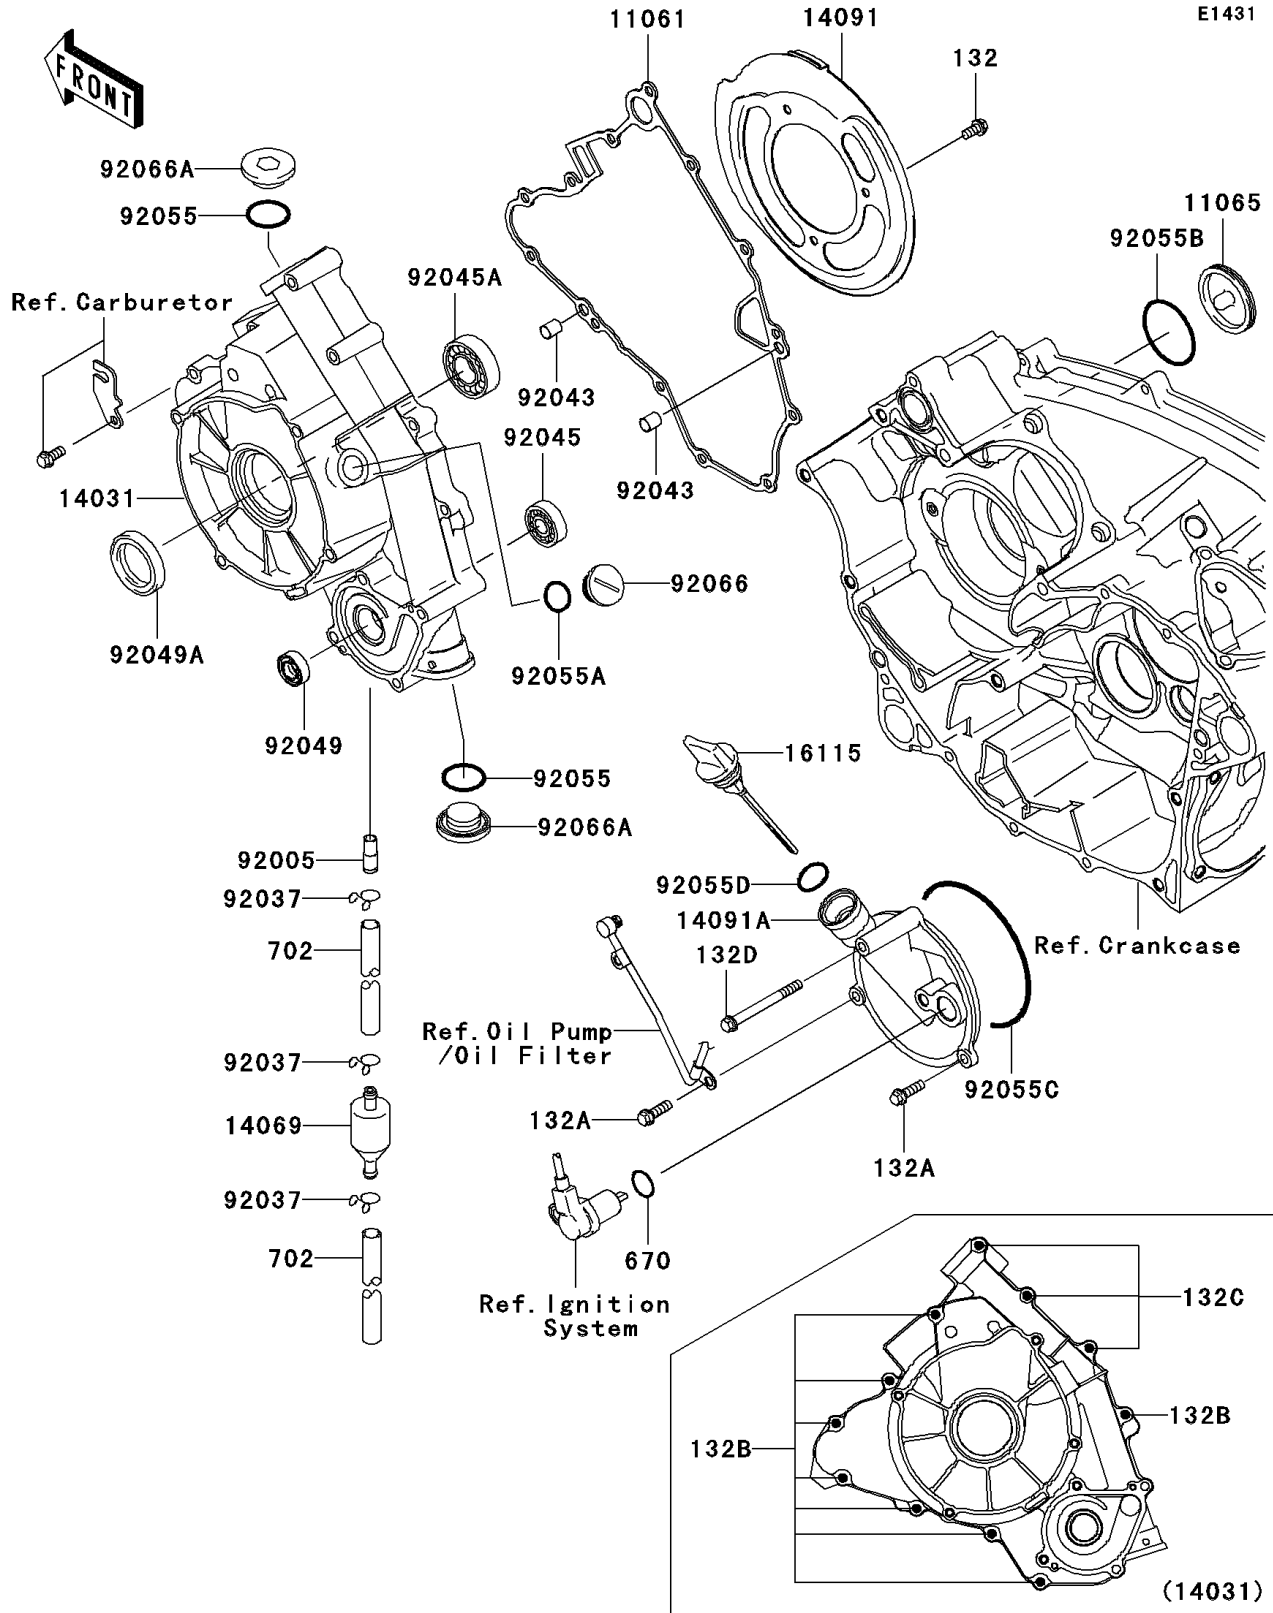

2007 Brute Force 650 4x4i PARTS DIAGRAM

Engine Cover(s)

2007 Brute Force 650 4x4i PARTS LIST

Engine Cover(s)

ITEM NAME	PART NUMBER	QUANTITY
GASKET (Ref # 11061)	11061-1119	1
CAP (Ref # 11065)	11065-1151	1
BOLT-FLANGED-SMALL,6X12 (Ref # 132)	132Y0612	3
BOLT-FLANGED-SMALL,6X20 (Ref # 132A)	132Y0620	2
BOLT-FLANGED-SMALL,6X30 (Ref # 132B)	132Y0630	8
BOLT-FLANGED-SMALL,6X55 (Ref # 132C)	132Y0655	3
BOLT-FLANGED-SMALL,6X65 (Ref # 132D)	132Y0665	1
COVER-GENERATOR (Ref # 14031)	14031-0030	1
BREATHER (Ref # 14069)	14069-1051	1
COVER,BELT CONVERTER (Ref # 14091)	14091-0309	1
COVER (Ref # 14091A)	14091-1365	1
CAP-OIL FILLER (Ref # 16115)	16115-1072	1
O RING (Ref # 670)	670D2018	1
TUBE-RUBBER,7X10X35 (Ref # 702)	702A07035	2
FITTING (Ref # 92005)	92005-1369	1
CLAMP,TUBE (Ref # 92037)	92037-147	3
PIN,6.2X8X14 (Ref # 92043)	92043-1263	2
BEARING-BALL,6901 (Ref # 92045)	92045-1246	1
BEARING-BALL (Ref # 92045A)	92045-1403	1
SEAL-OIL,SC 12X22X5 (Ref # 92049)	92049-1228	1
SEAL-OIL,HTC 28X45X7 (Ref # 92049A)	92049-1576	1
RING-O,25.7X2.4 (Ref # 92055)	92055-1136	2
RING-O,20X2 (Ref # 92055A)	92055-1146	1
RING-O,44.7X2.4 (Ref # 92055B)	92055-1279	1
RING-O,99.5X2.0 (Ref # 92055C)	92055-1632	1
RING-O,20X3 (Ref # 92055D)	92055-2185	1
PLUG,COVER (Ref # 92066)	92066-0011	1
PLUG,25X8 (Ref # 92066A)	92066-0012	2