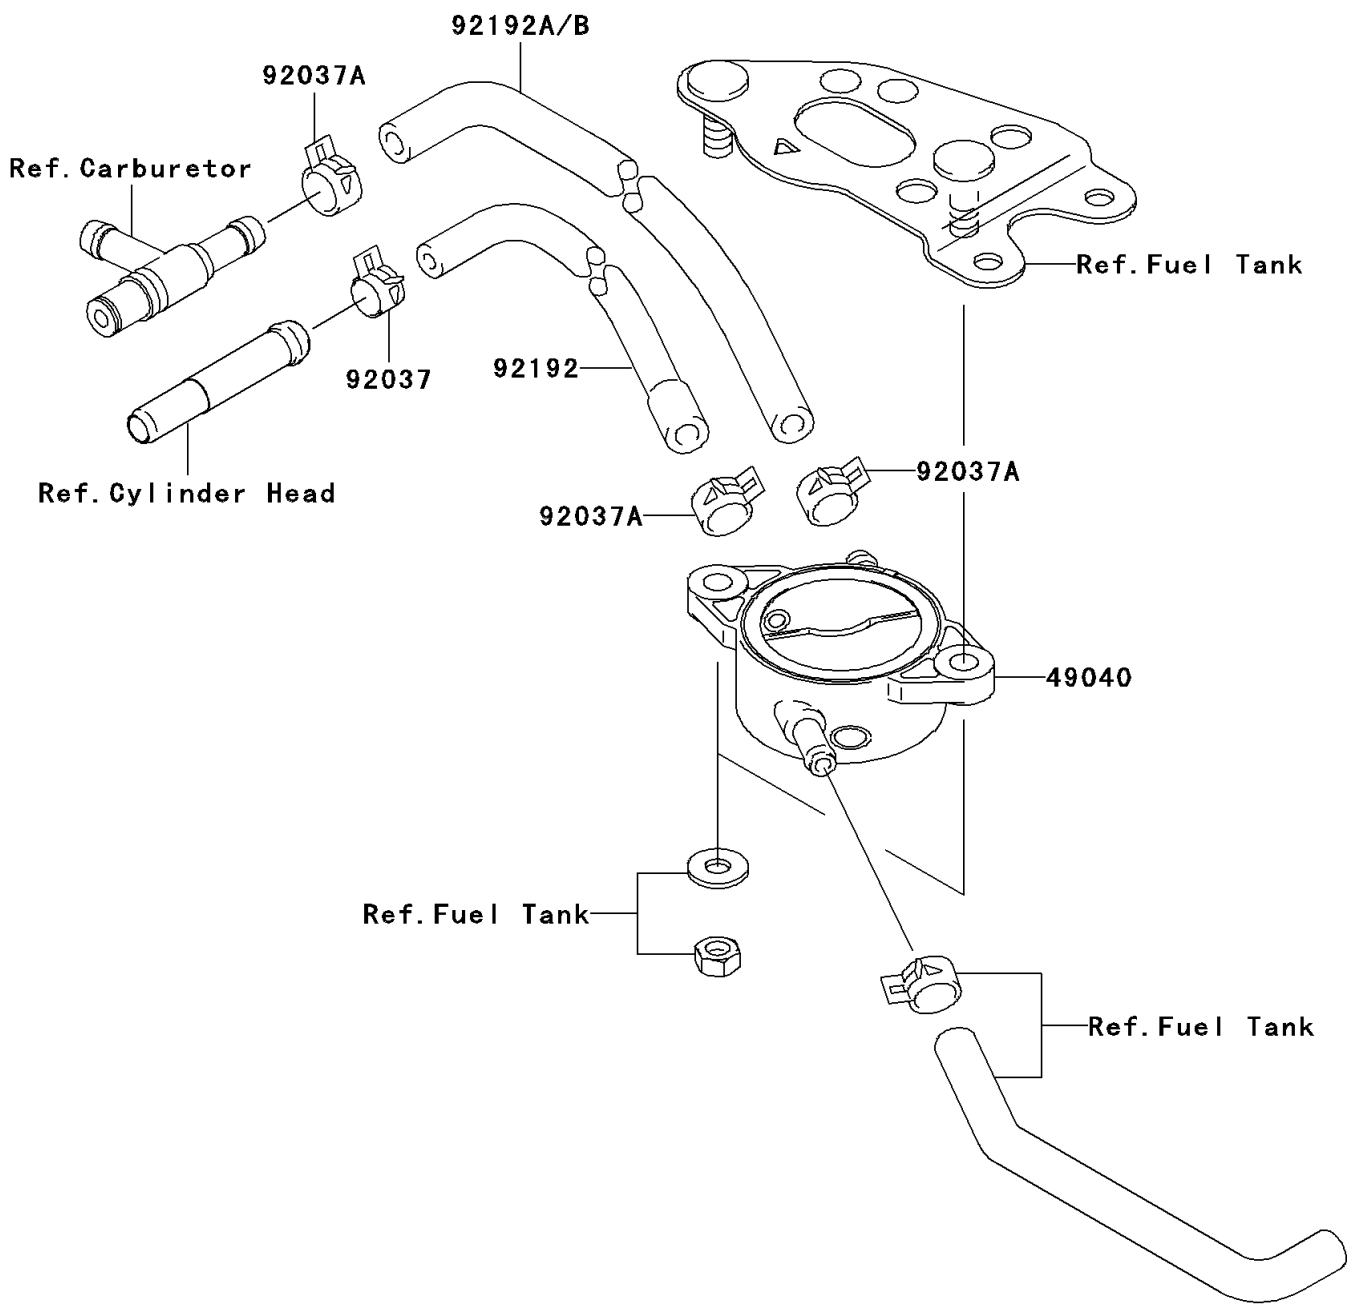

2008 Brute Force® 650 4x4i PARTS DIAGRAM

Fuel Pump

E1520

2008 Brute Force® 650 4x4i PARTS LIST

Fuel Pump

ITEM NAME	PART NUMBER	QUANTITY
PUMP-FUEL (Ref # 49040)	49040-0005	1
CLAMP,TUBE (Ref # 92037)	92037-1461	1
CLAMP,TUBE (Ref # 92037A)	92037-1505	3
TUBE,L=510,BLUE STRIPE (Ref # 92192)	92192-0060	1
TUBE,5.8X10.8X580/30 (Ref # 92192B)	92192-0502	1